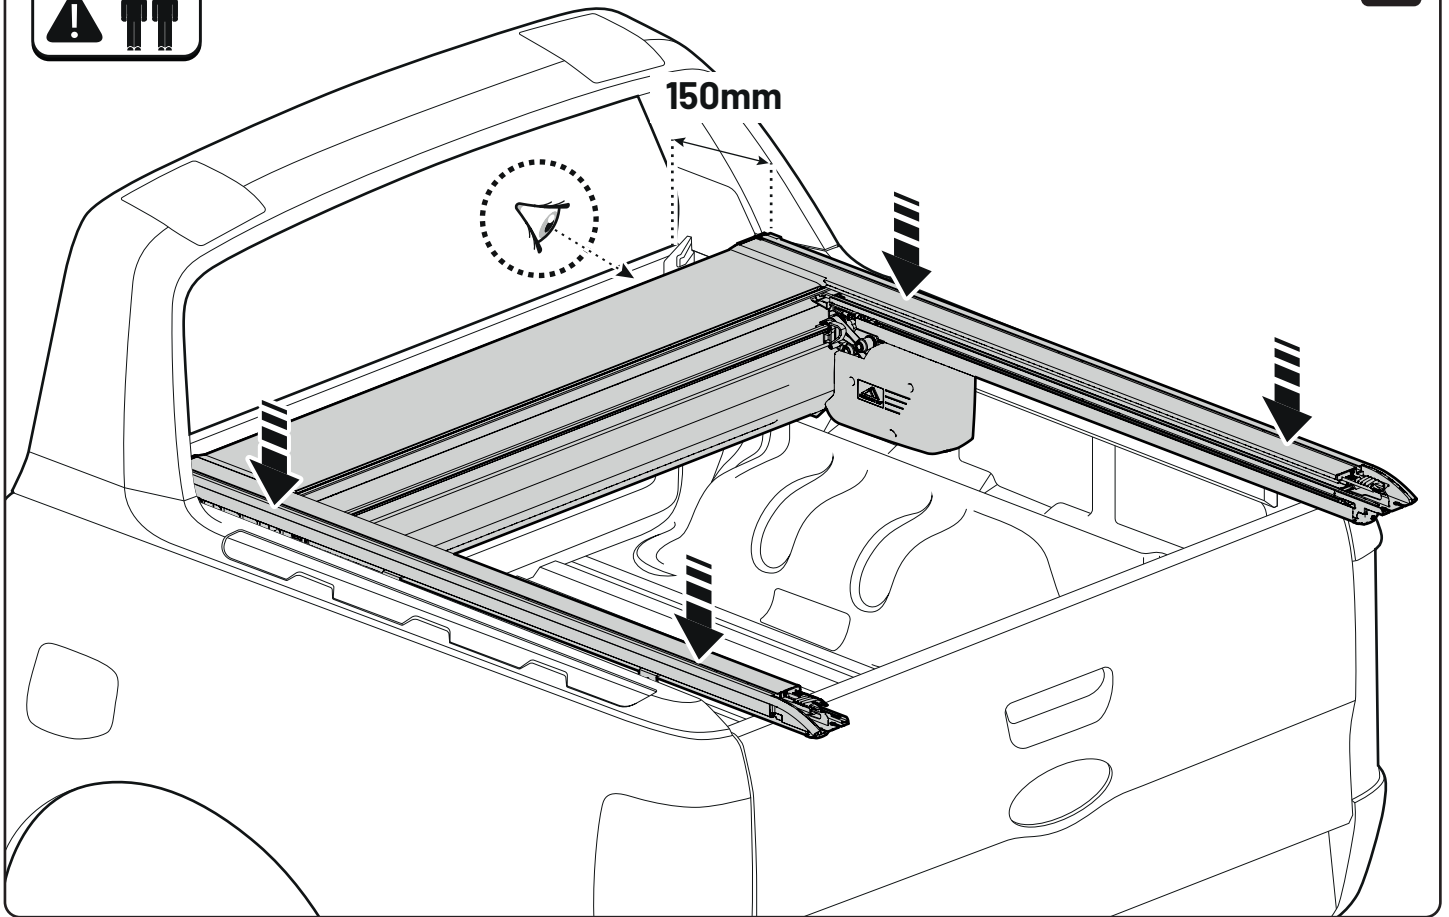

**Only to be installed by authorized personnel**

LOCTITE 243

T30 10Nm

→  ←  
10mm 25Nm

→  ←     10mm    10Nm

→  ←     10mm    10Nm

x2

 Reset