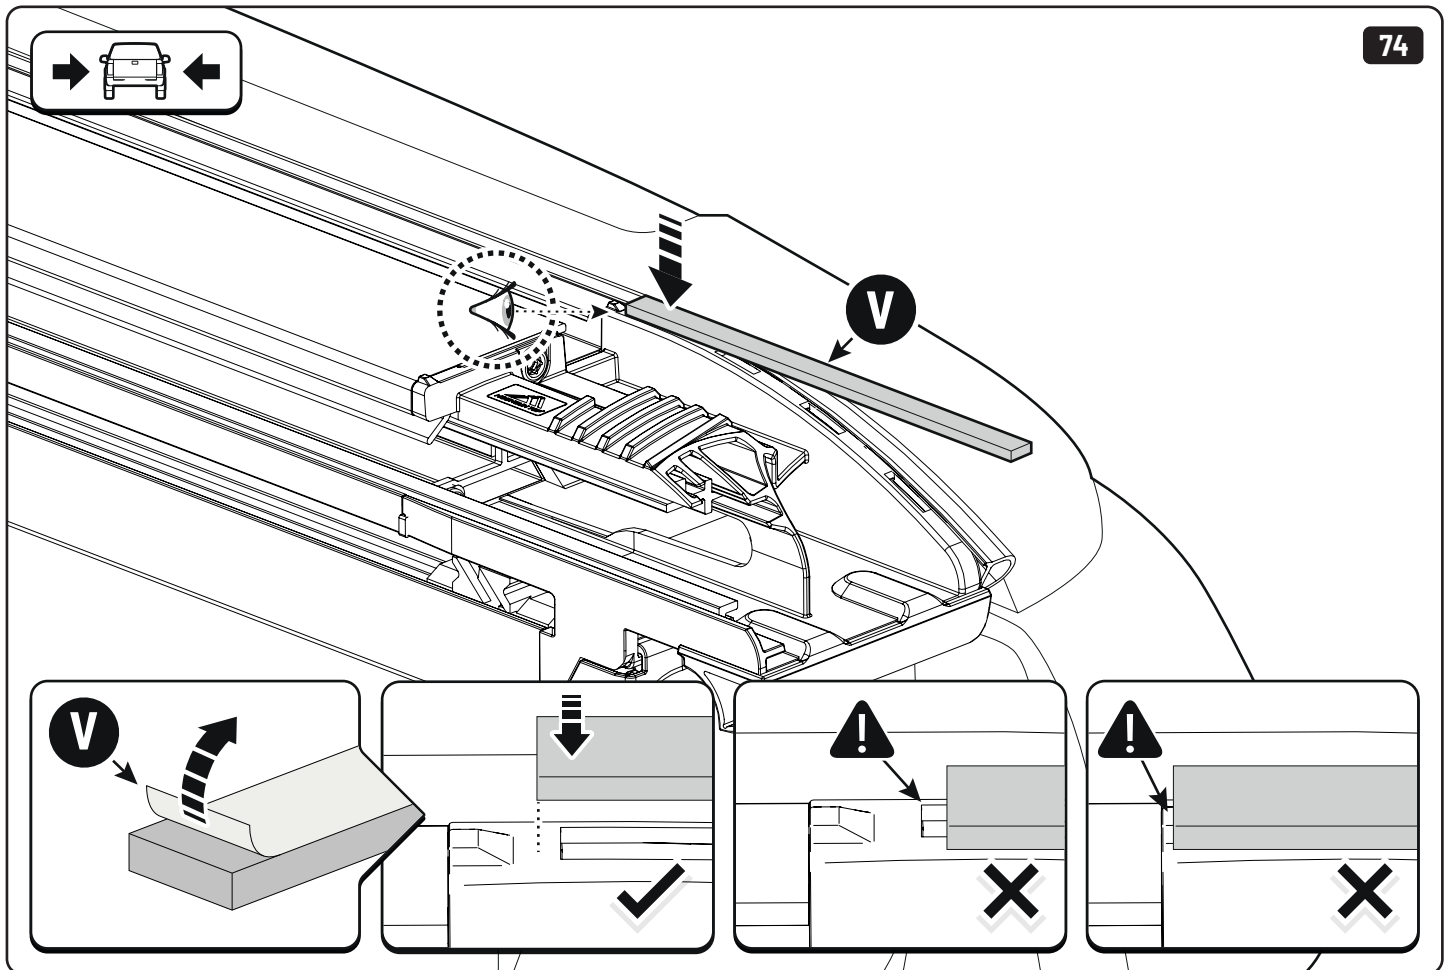

**Only to be installed by authorized personnel**

LOCTITE 243

T30 10Nm

→  ←  
10mm 25Nm

→  ←     10mm    10Nm

→  ←     10mm    10Nm

x2

 Reset