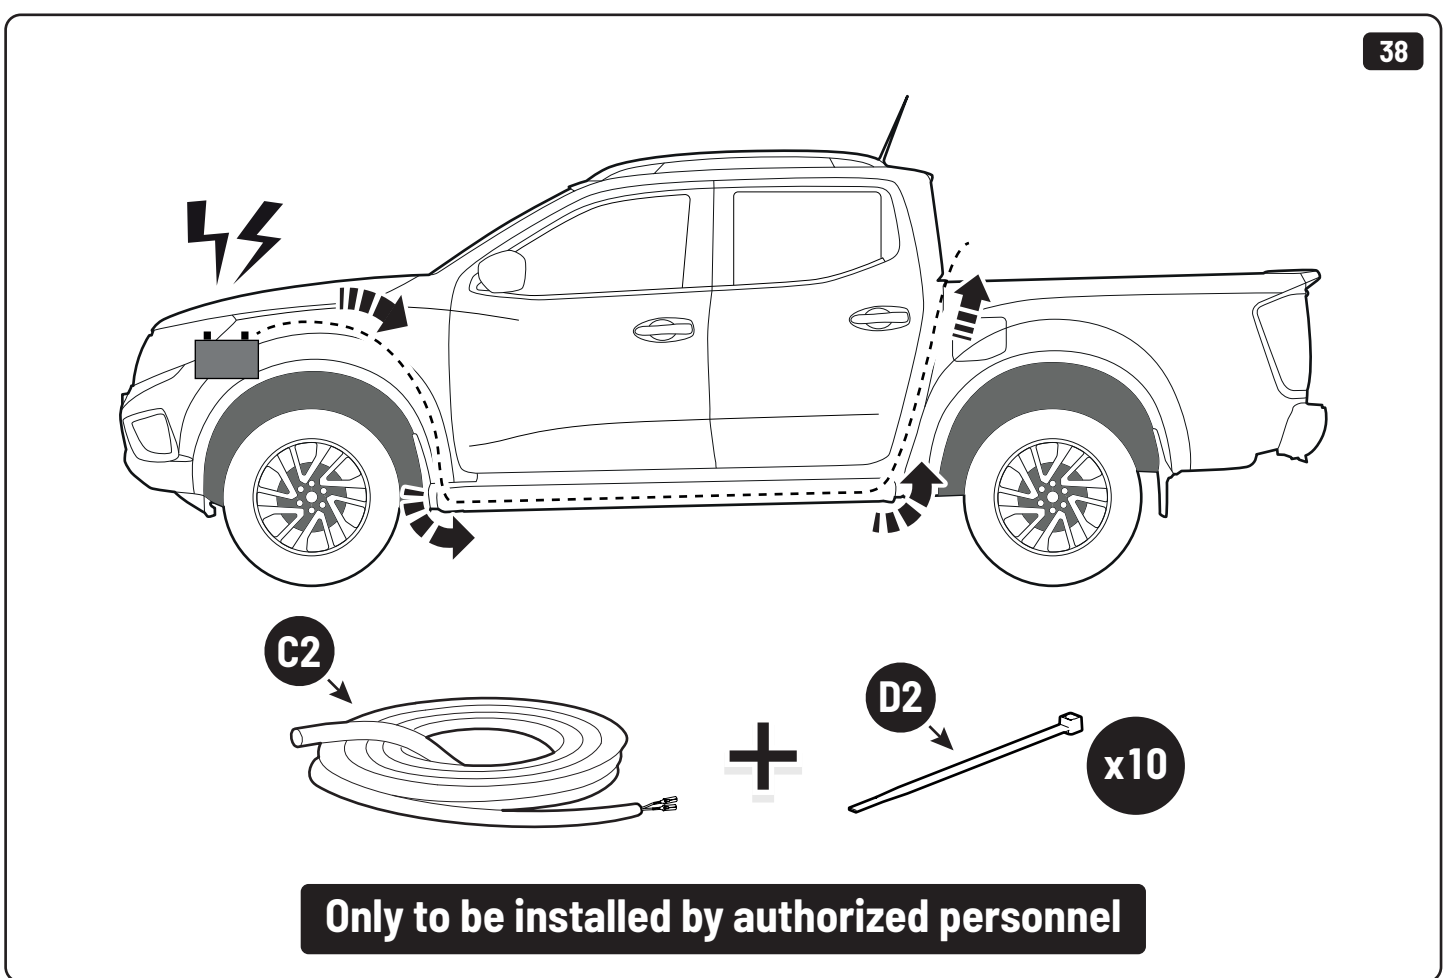

**Only to be installed by authorized personnel**

LOCTITE 243

T30 10Nm

→  ←  
10mm 25Nm

→  ←     10mm    10Nm

→  ←     10mm    10Nm

x2

 Reset