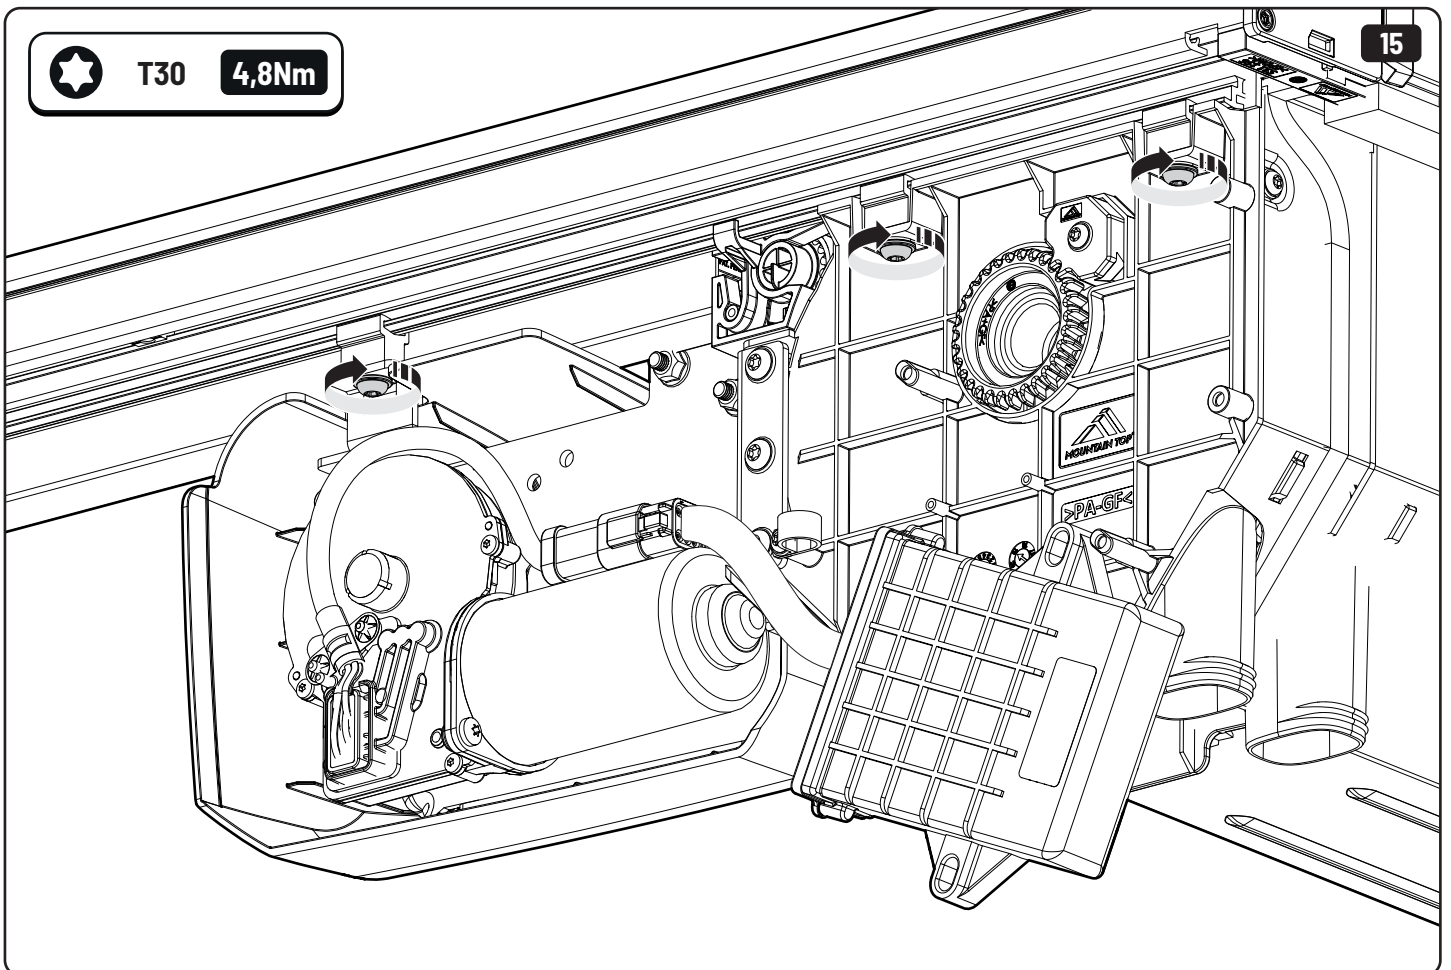

**Only to be installed by authorized personnel**

LOCTITE 243

T30 10Nm

→  ←  
10mm 25Nm

→  ←     10mm    10Nm

→  ←     10mm    10Nm

x2

 Reset