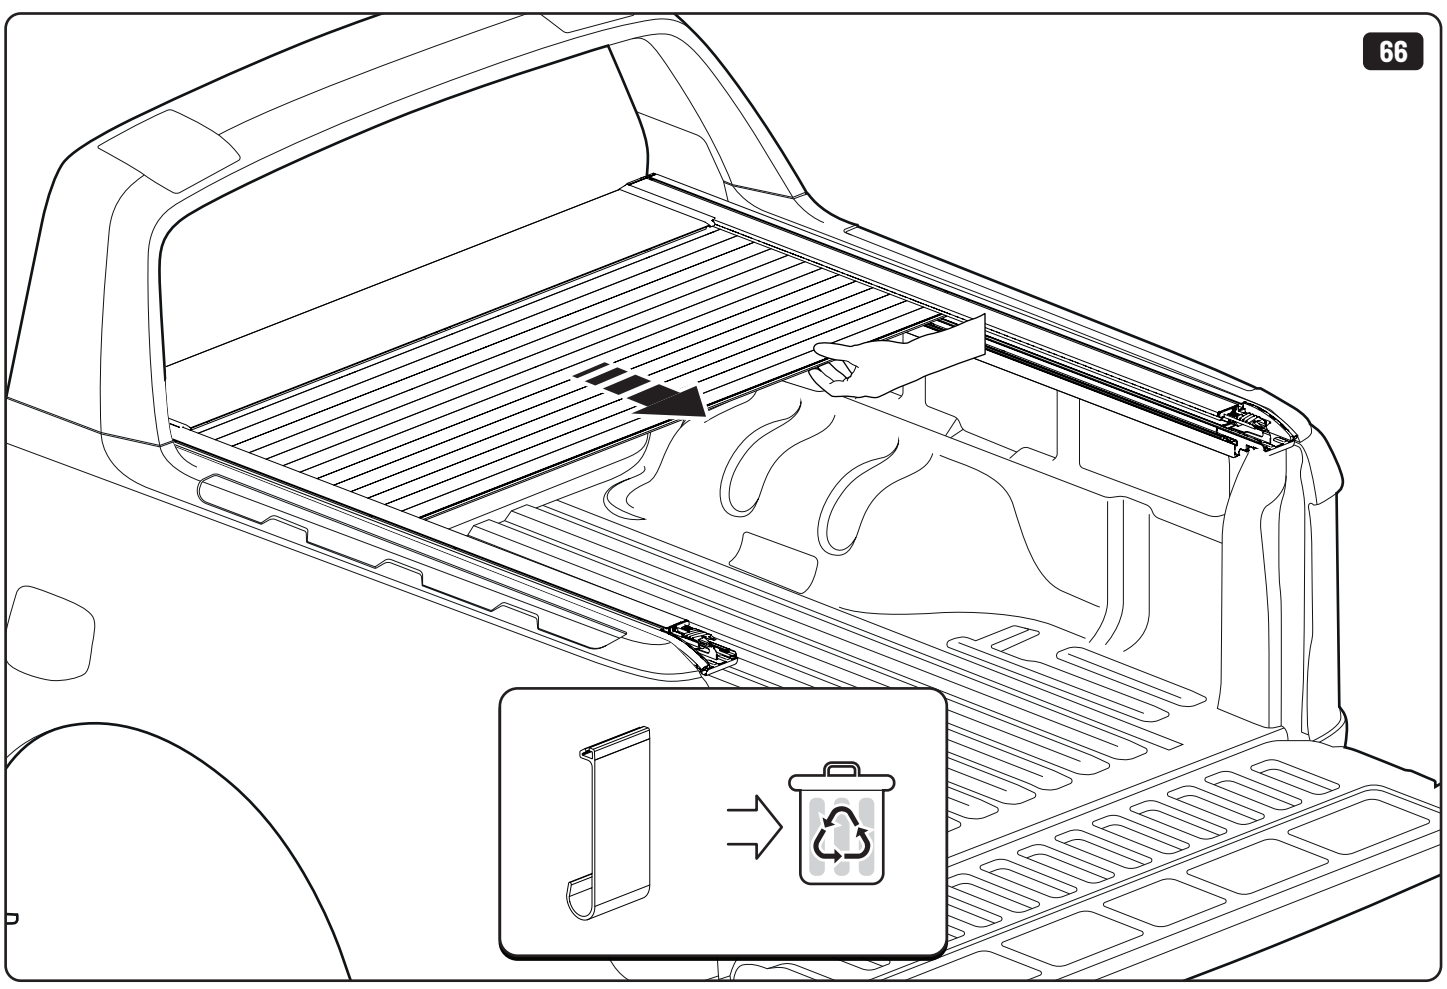

**Only to be installed by authorized personnel**

LOCTITE 243

T30 10Nm

→  ←  
10mm 25Nm

→  ←     10mm    10Nm

→  ←     10mm    10Nm

x2

 Reset