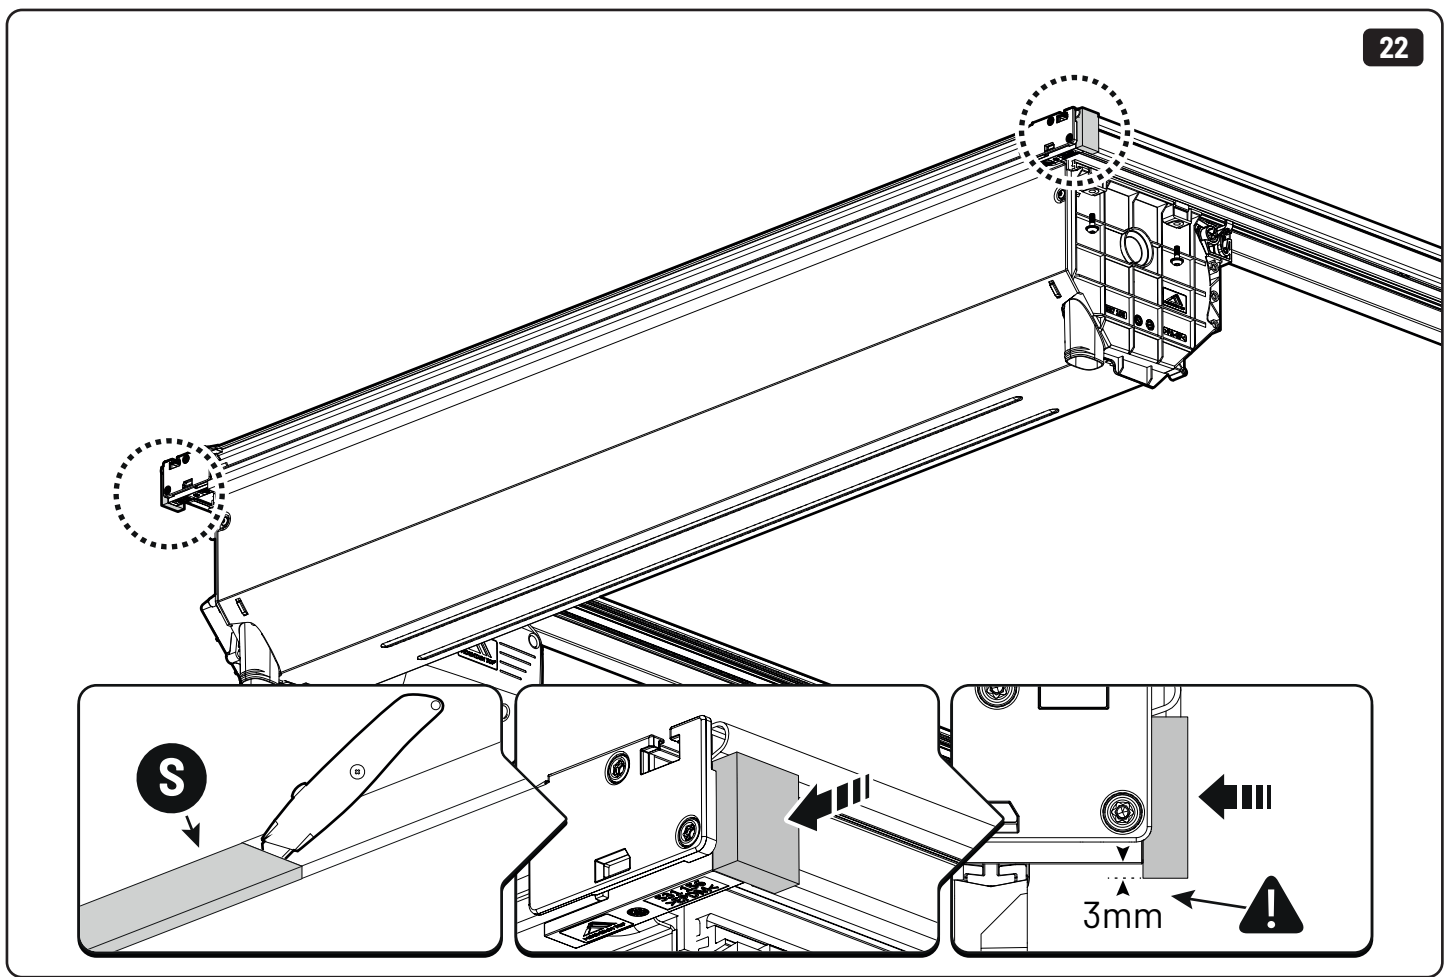

**Only to be installed by authorized personnel**

LOCTITE 243

T30 10Nm

→  ←  
10mm 25Nm

→  ←     10mm    10Nm

→  ←     10mm    10Nm

x2

 Reset