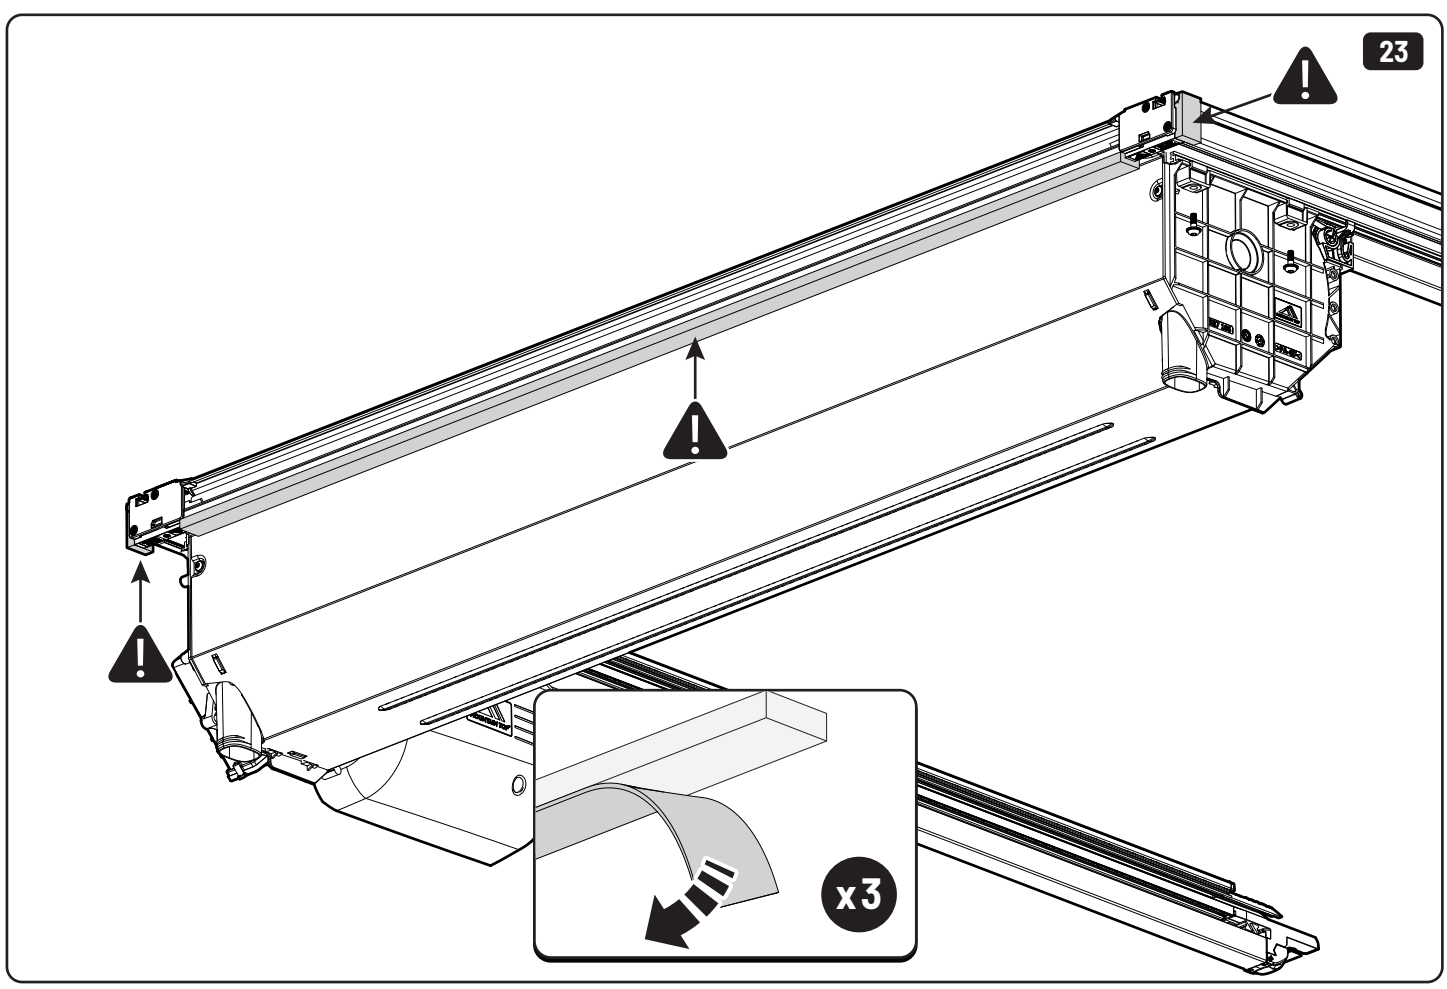

**Only to be installed by authorized personnel**

LOCTITE 243

T30 10Nm

→  ←  
10mm 25Nm

→  ←     10mm    10Nm

→  ←     10mm    10Nm

x2

 Reset