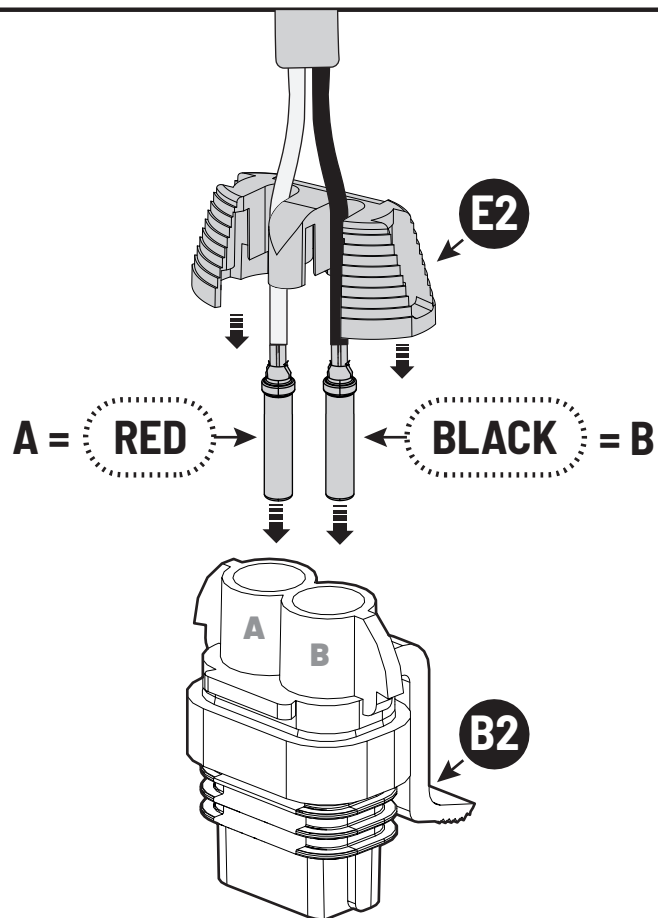

**Only to be installed by authorized personnel**

LOCTITE 243

T30 10Nm

→  ←  
10mm 25Nm

→  ←     10mm    10Nm

→  ←     10mm    10Nm

x2

 Reset