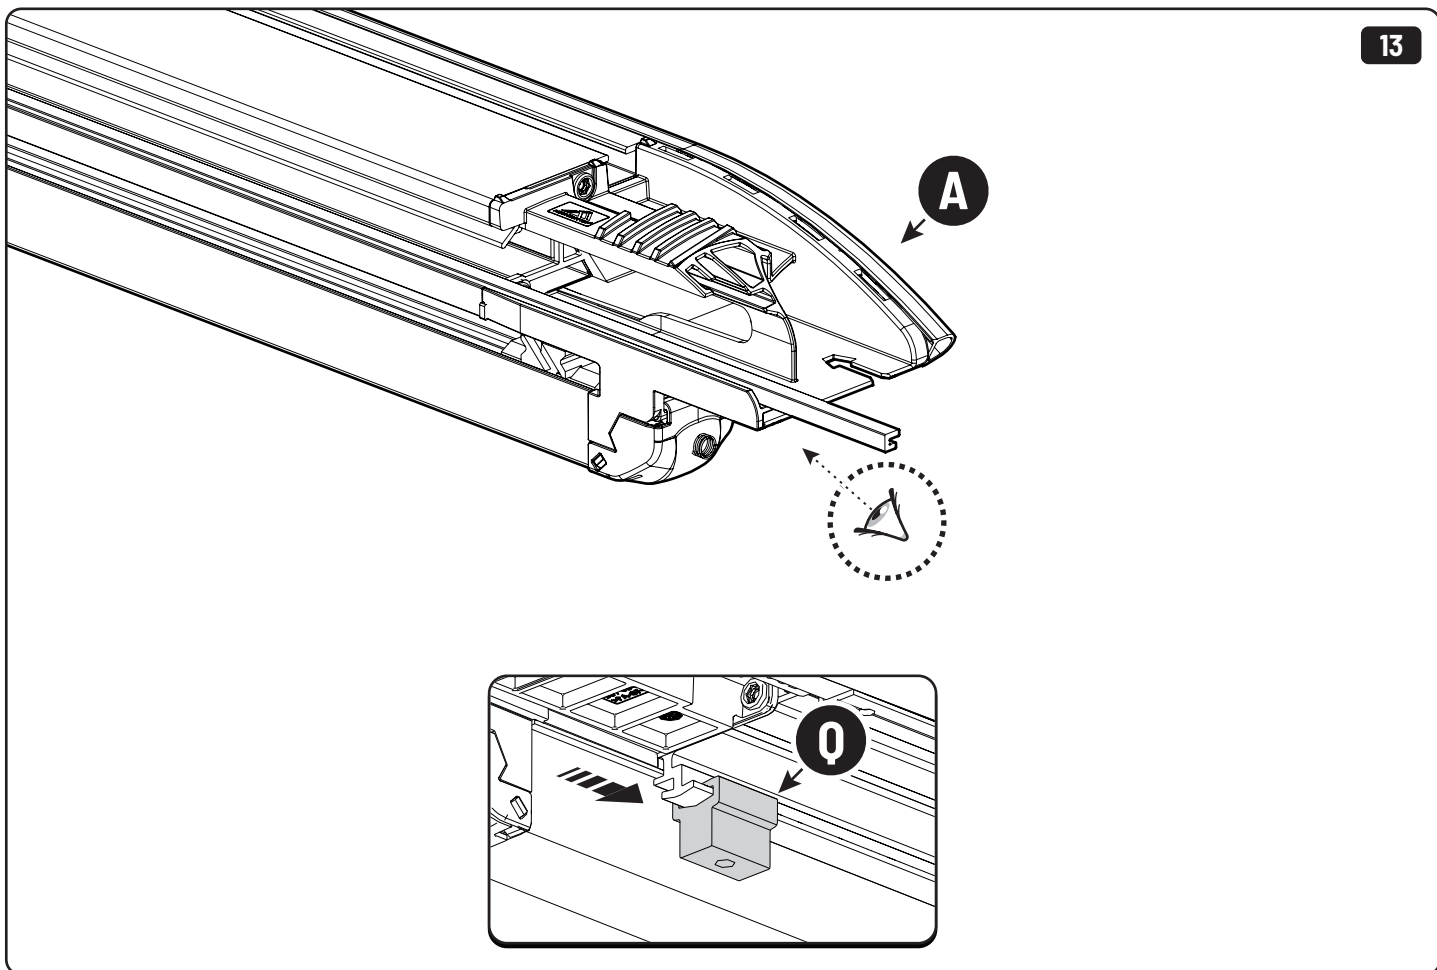

LOCTITE 243

T30

4,8Nm

12

13