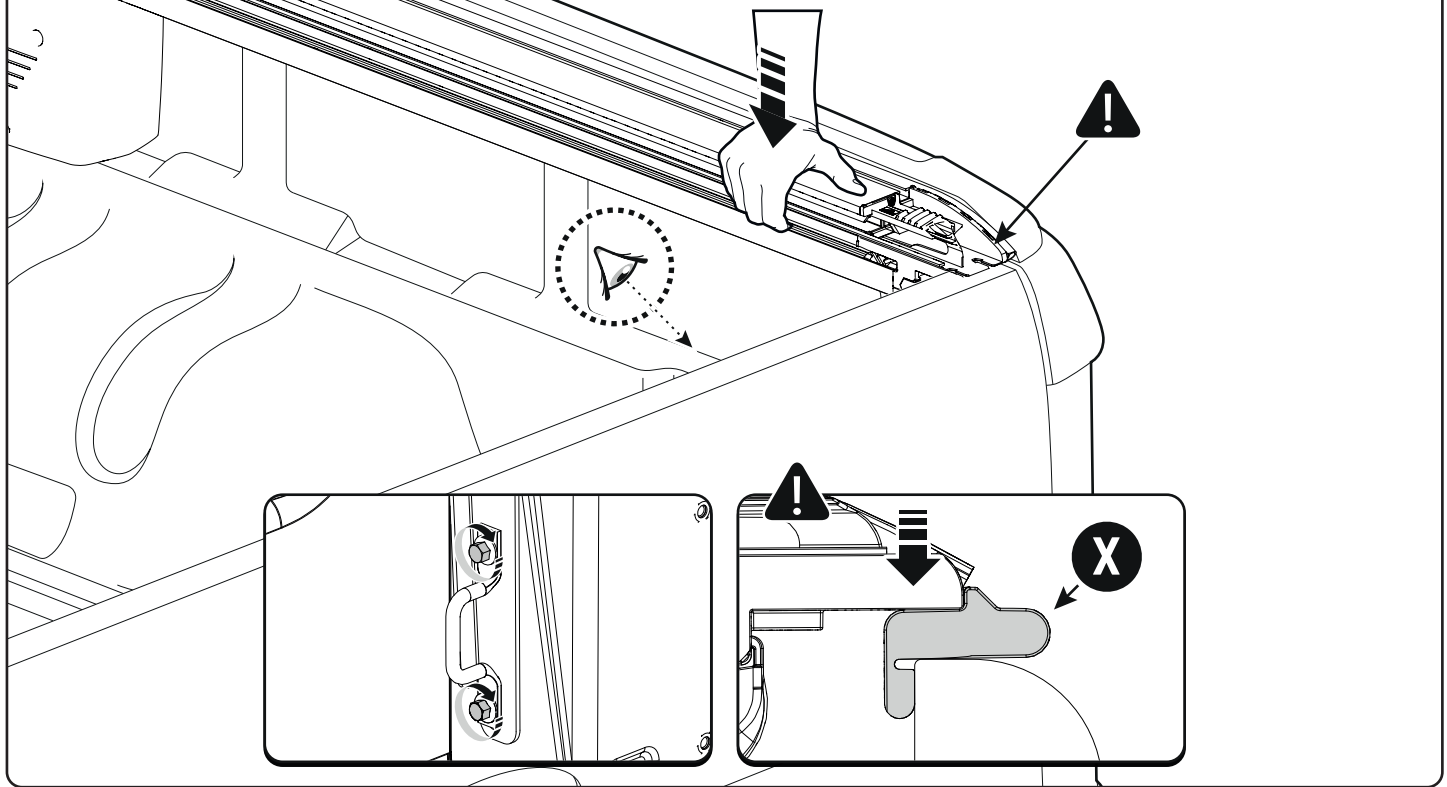

**Only to be installed by authorized personnel**

LOCTITE 243

T30 10Nm

→  ←  
10mm 25Nm

→  ←     10mm    10Nm

→  ←     10mm    10Nm

x2

 Reset