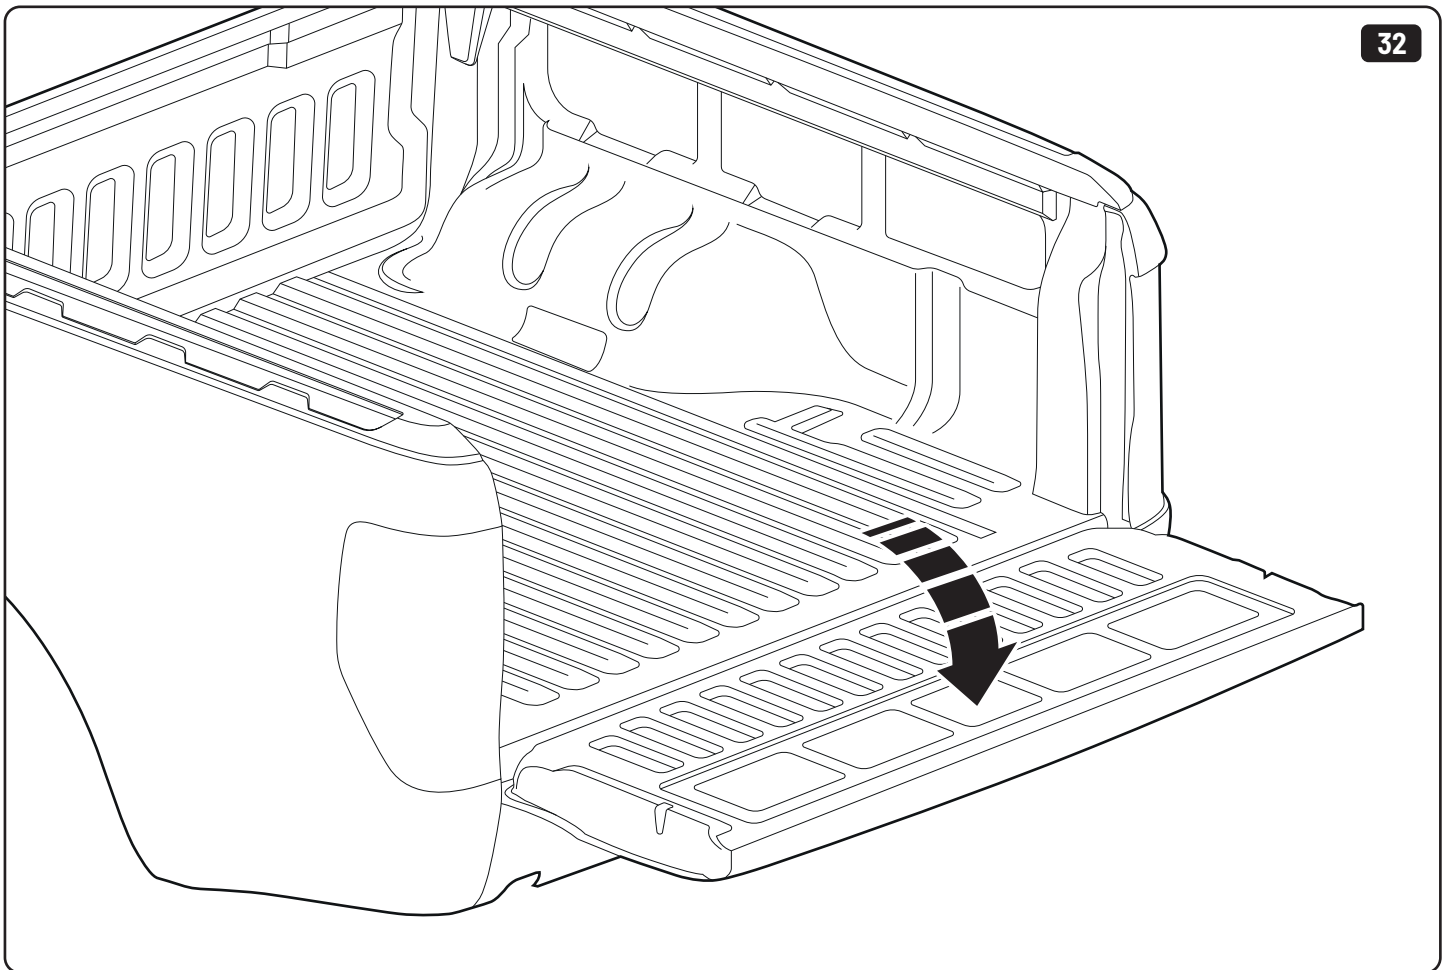

**Only to be installed by authorized personnel**

LOCTITE 243

T30 10Nm

→  ←  
10mm 25Nm

→  ←     10mm    10Nm

→  ←     10mm    10Nm

x2

 Reset