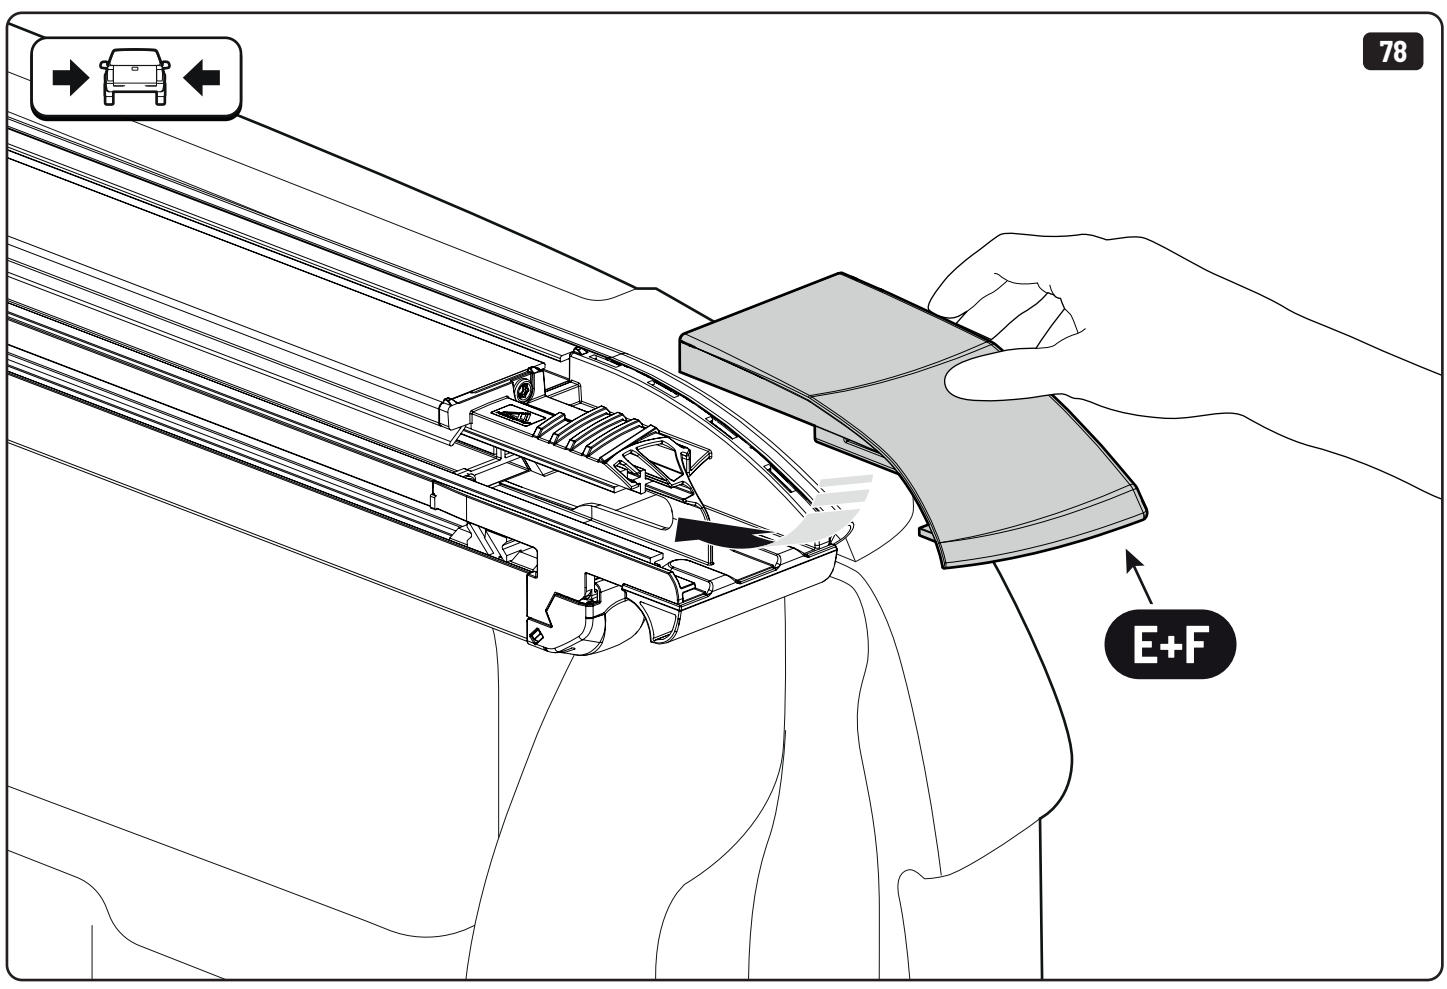

**Only to be installed by authorized personnel**

LOCTITE 243

T30 10Nm

→  ←  
10mm 25Nm

→  ←     10mm    10Nm

→  ←     10mm    10Nm

x2

 Reset