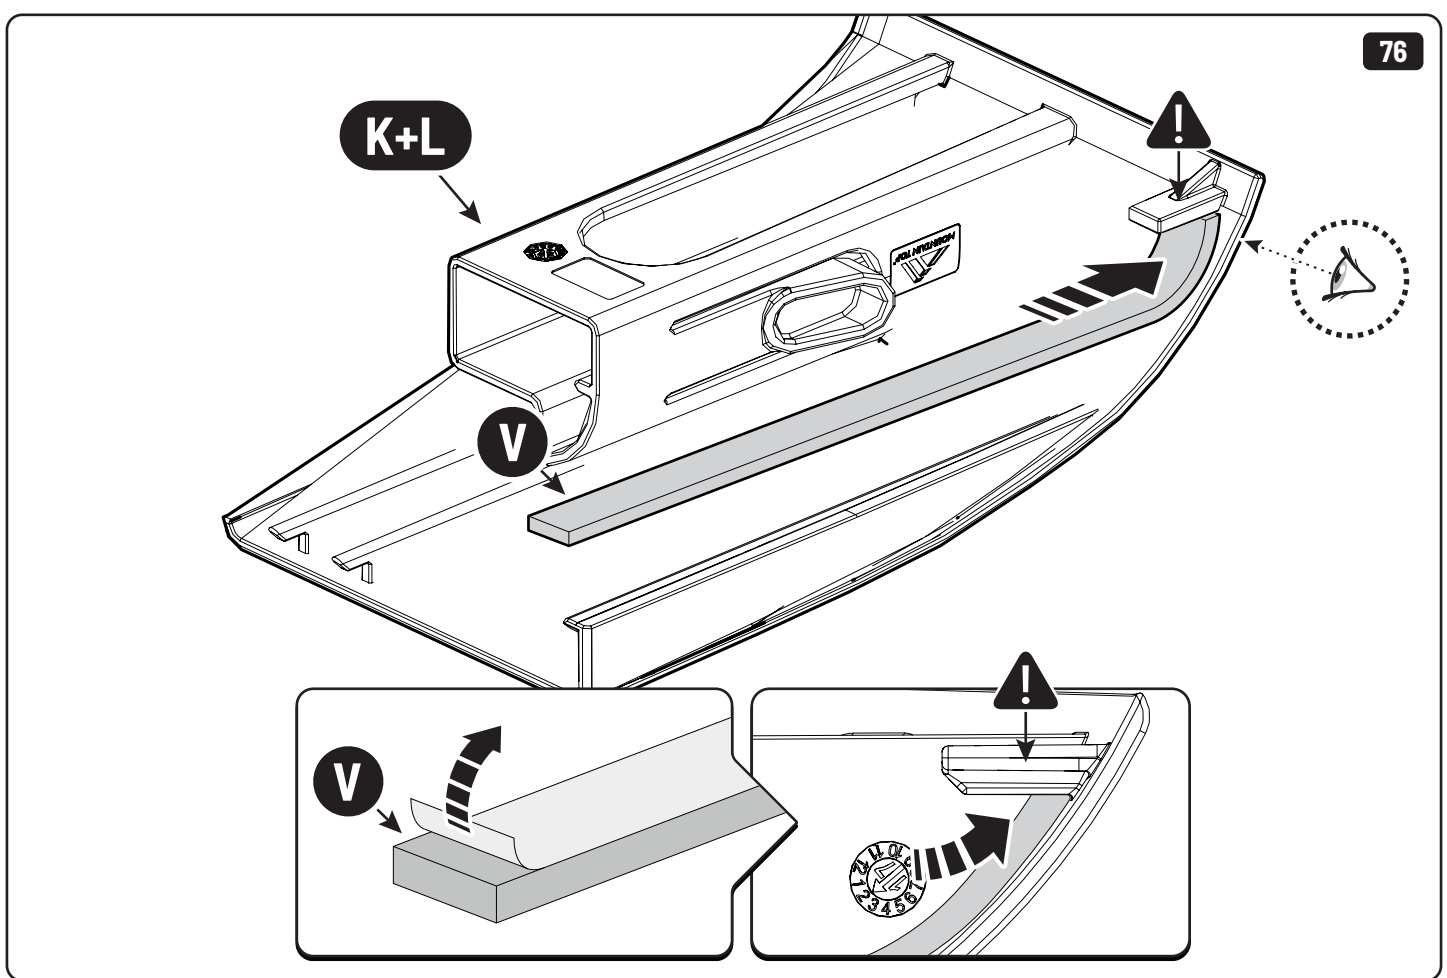

**Only to be installed by authorized personnel**

LOCTITE 243

T30 10Nm

→  ←  
10mm 25Nm

→  ←     10mm    10Nm

→  ←     10mm    10Nm

x2

 Reset