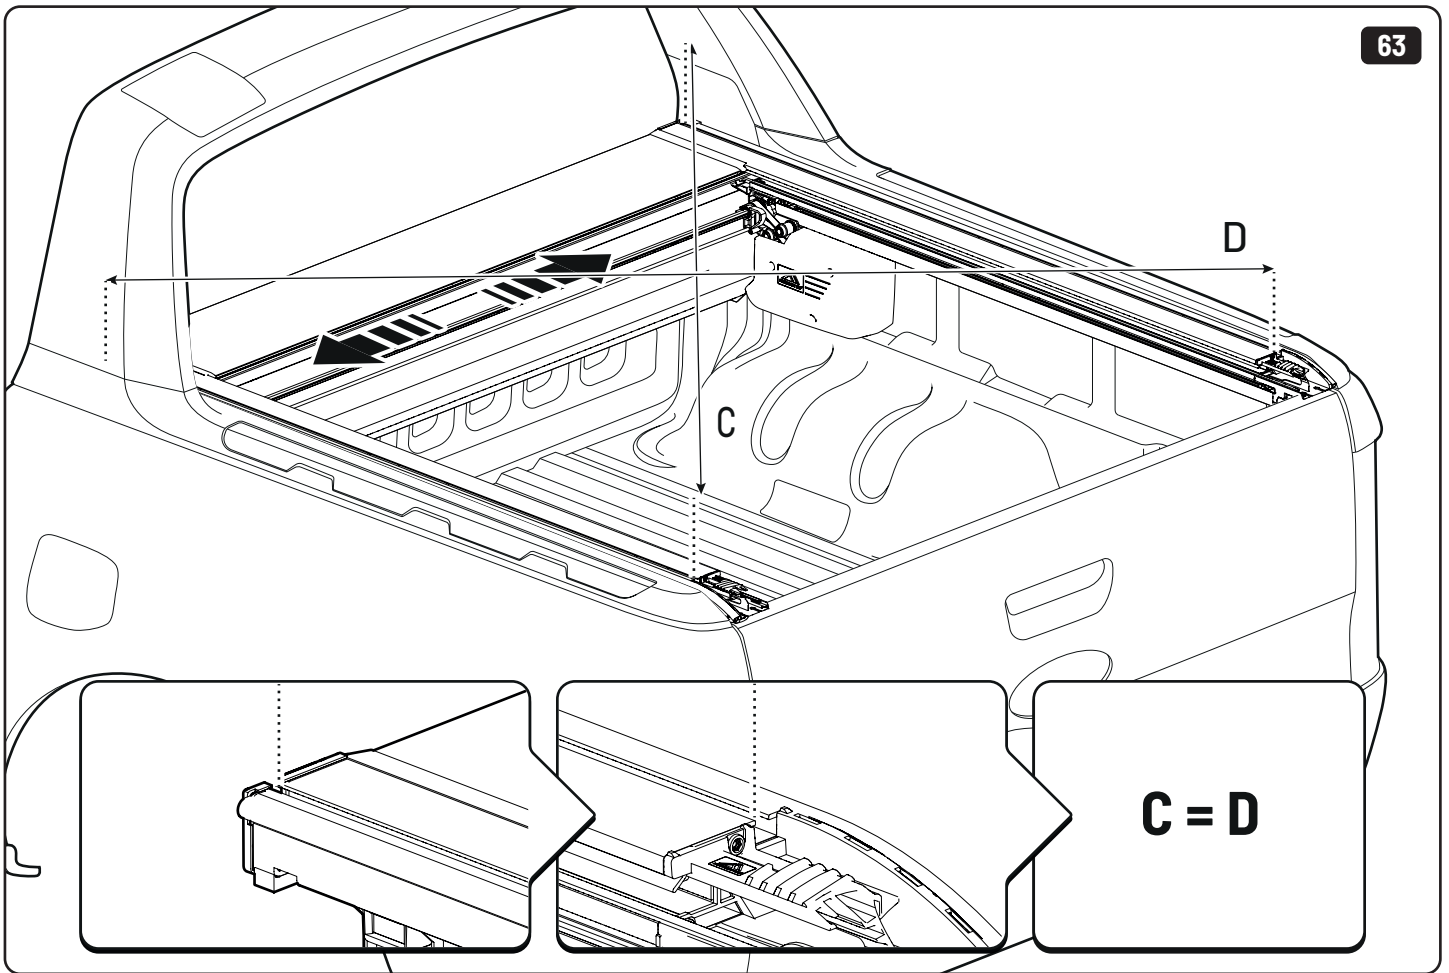

**Only to be installed by authorized personnel**

LOCTITE 243

T30 10Nm

→  ←  
10mm 25Nm

→  ←     10mm    10Nm

→  ←     10mm    10Nm

x2

 Reset