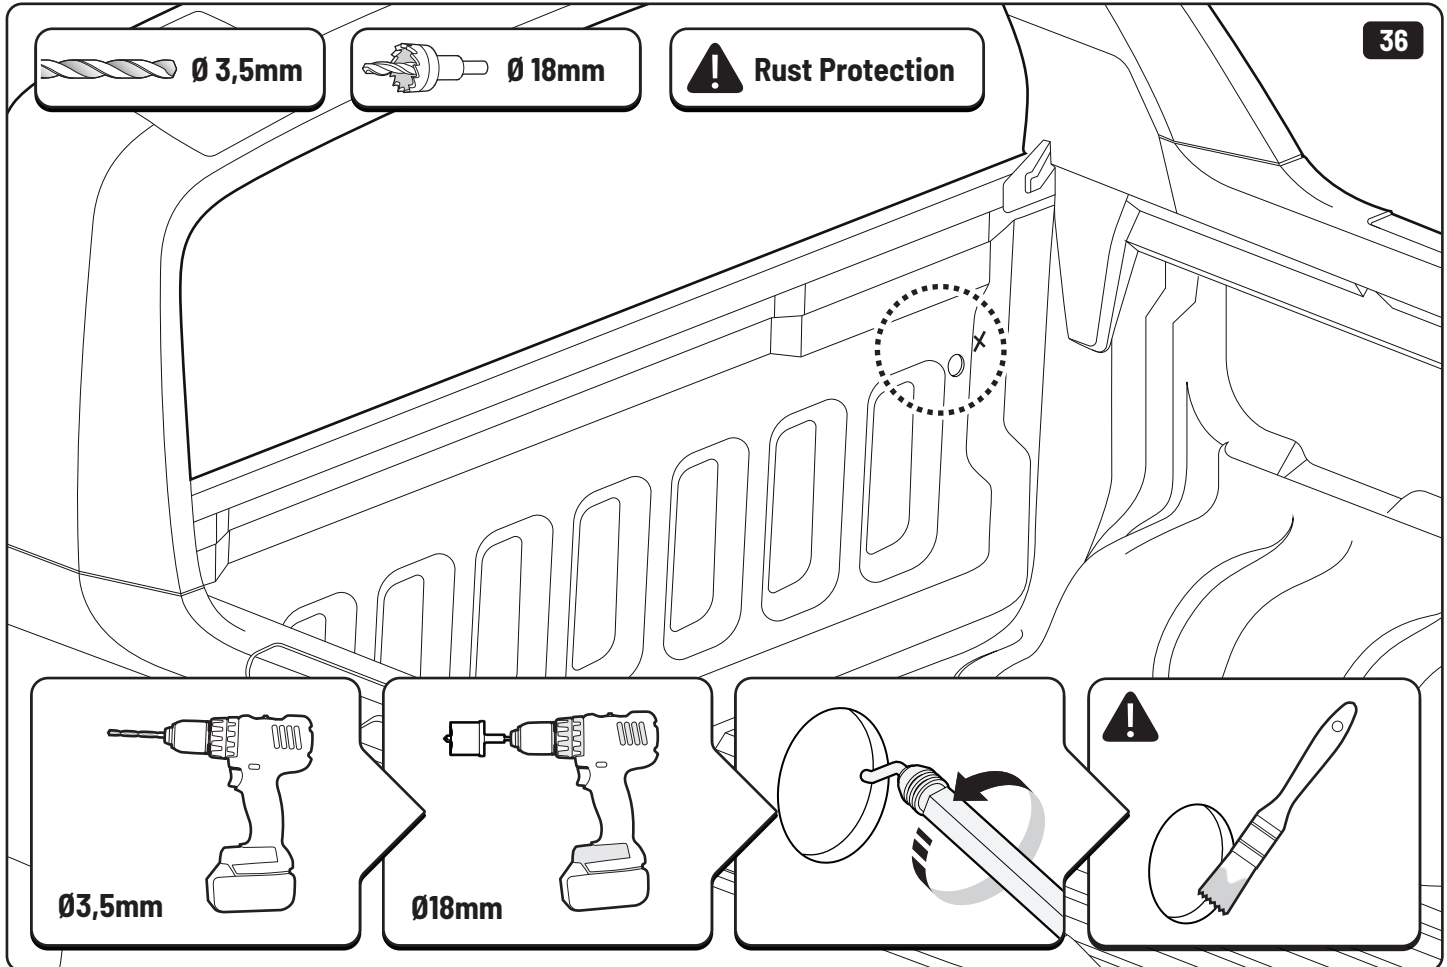

**Only to be installed by authorized personnel**

LOCTITE 243

T30 10Nm

→  ←  
10mm 25Nm

→  ←     10mm    10Nm

→  ←     10mm    10Nm

x2

 Reset