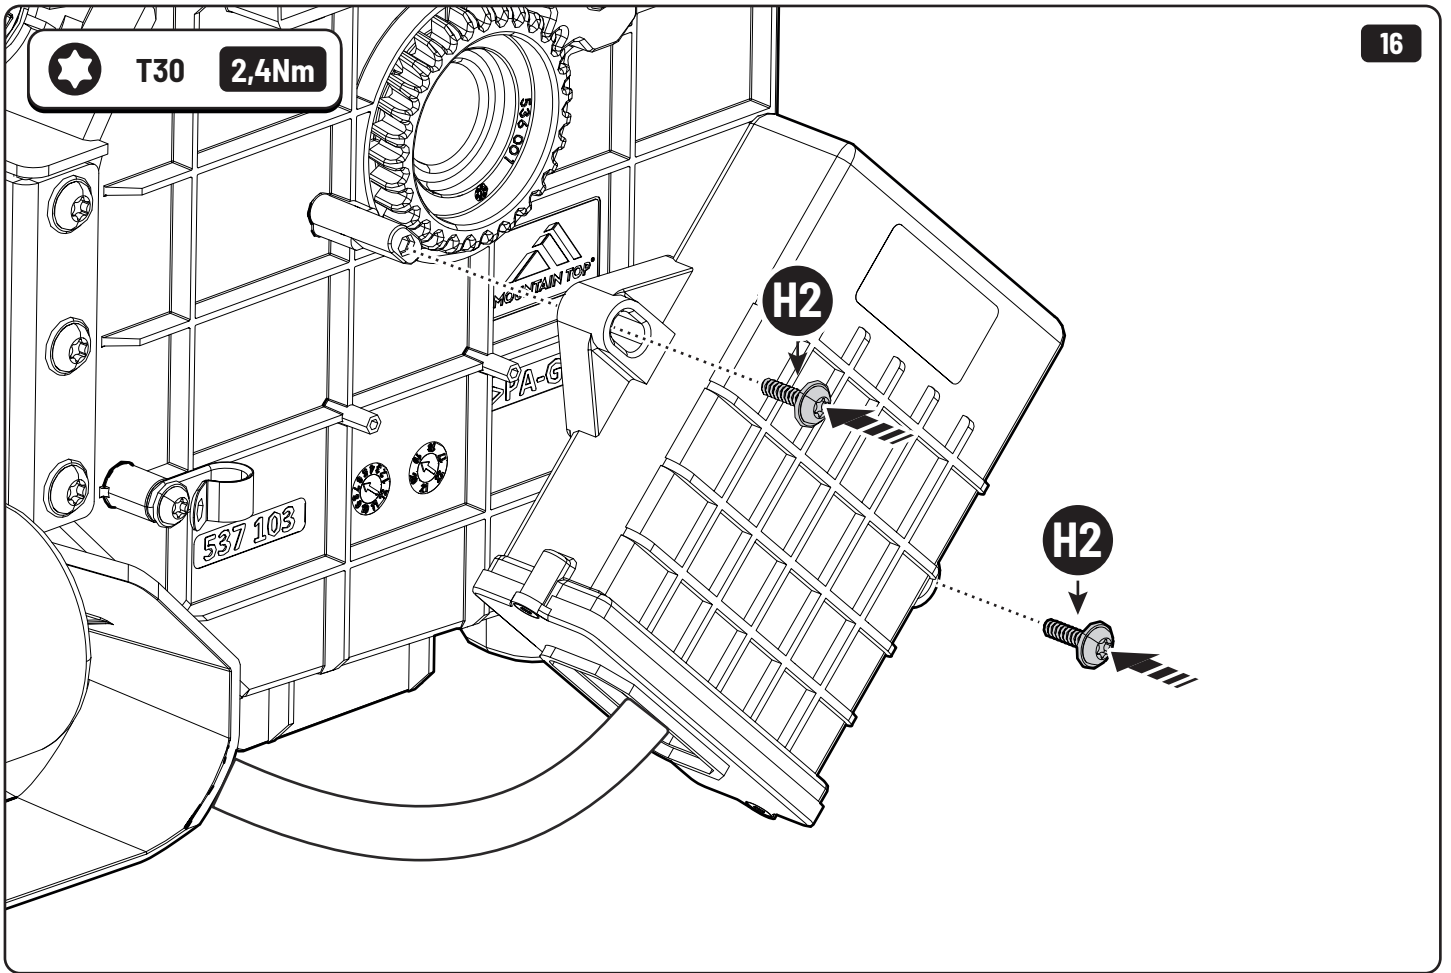

**Only to be installed by authorized personnel**

LOCTITE 243

T30 10Nm

→  ←  
10mm 25Nm

→  ←     10mm    10Nm

→  ←     10mm    10Nm

x2

 Reset