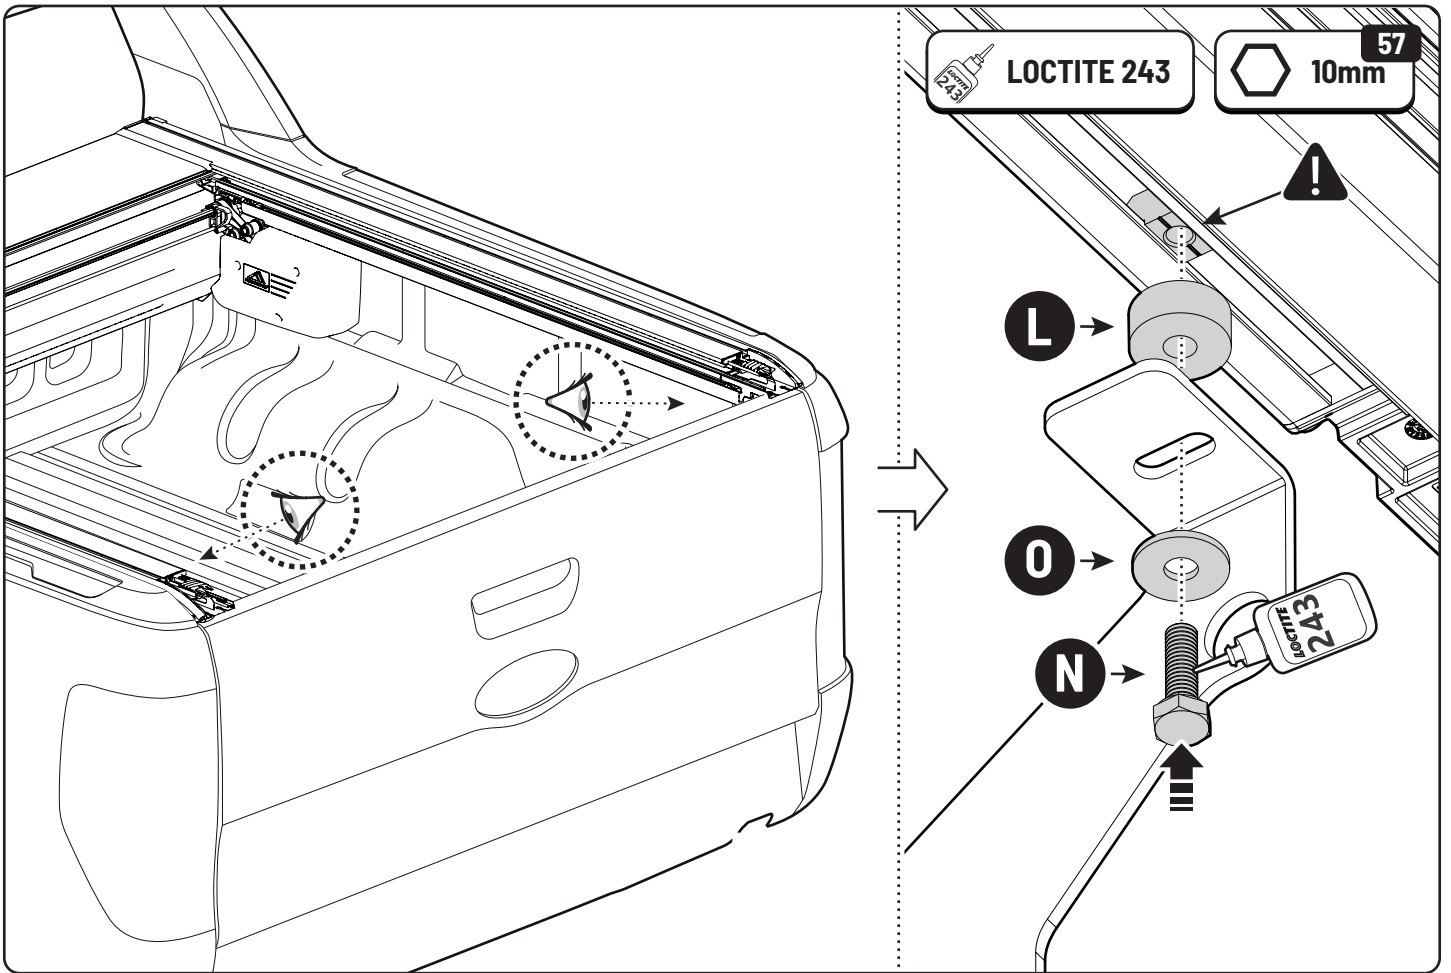

**Only to be installed by authorized personnel**

LOCTITE 243

T30 10Nm

→  ←  
10mm 25Nm

→  ←     10mm    10Nm

→  ←     10mm    10Nm

x2

 Reset