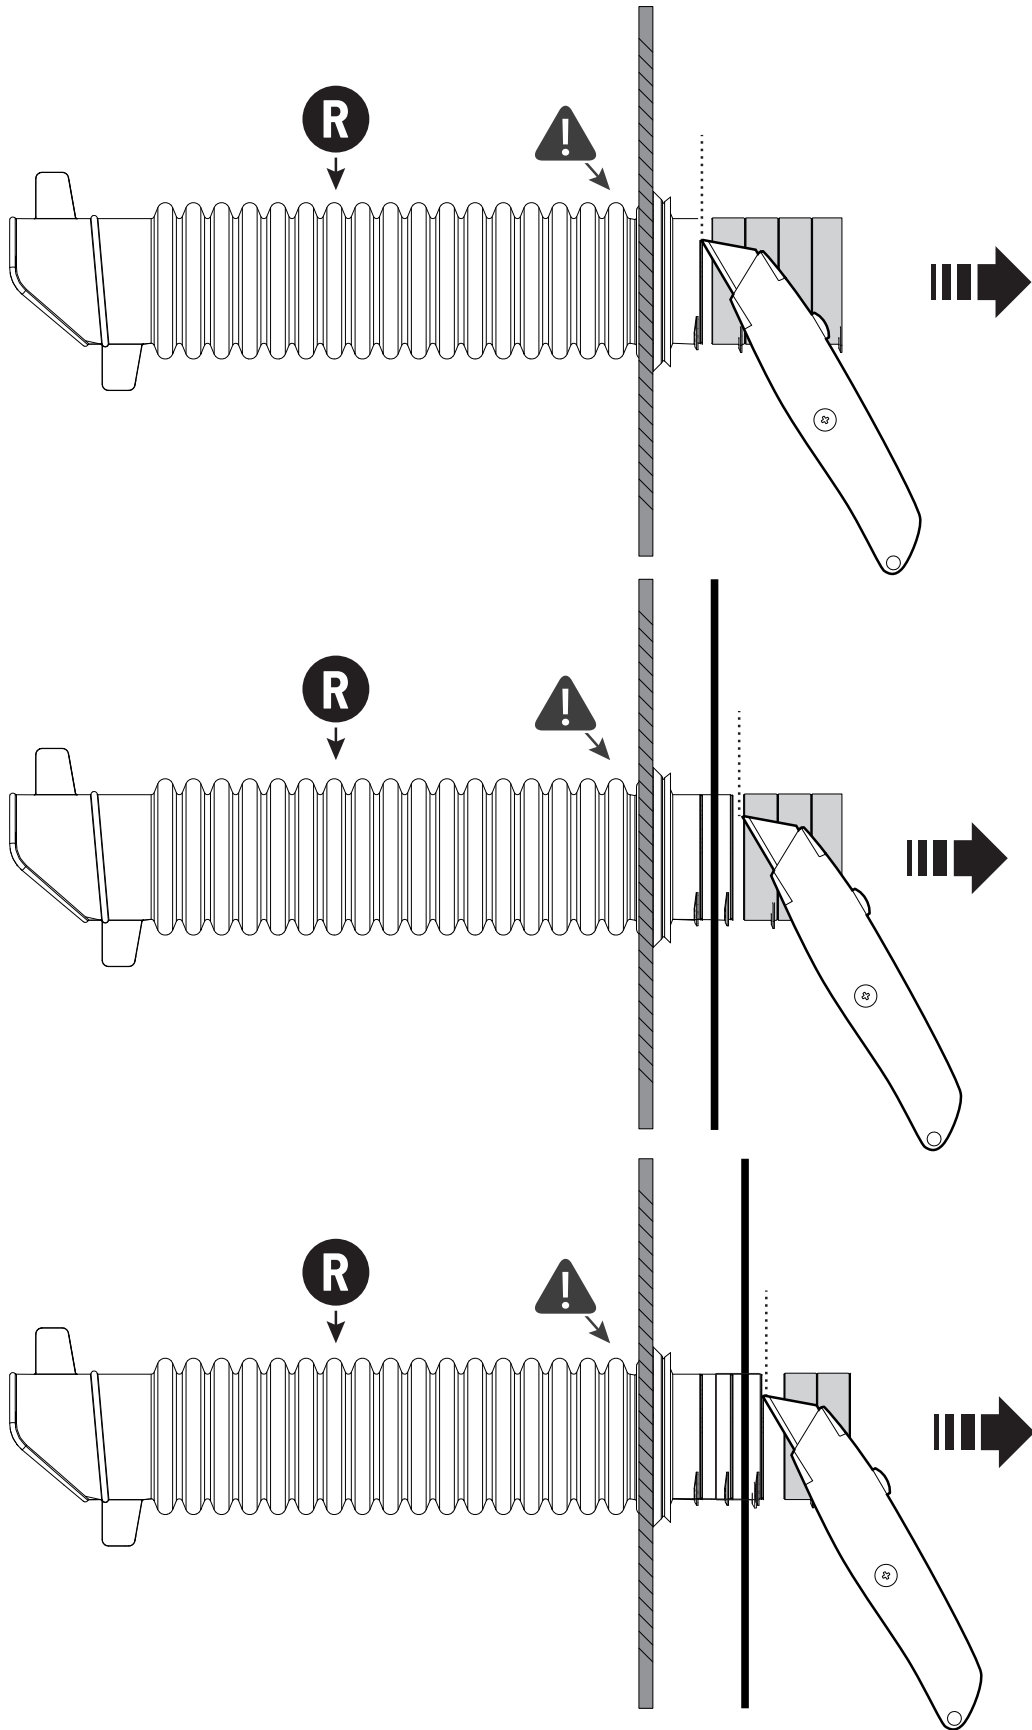

**Only to be installed by authorized personnel**

LOCTITE 243

T30 10Nm

→  ←  
10mm 25Nm

→  ←     10mm    10Nm

→  ←     10mm    10Nm

x2

 Reset

 Reset

| <b>Steps</b>                      | <b>Page</b> | <b>Done by</b> |
|-----------------------------------|-------------|----------------|
| Mounting rubber cross             | 7           |                |
| Mounting gliding rail in canister | 13-14       |                |
| Holes for drain                   | 22-24       |                |
| Width + Cross measurement         | 35-37       |                |
| Tightening the clamp screw        | 35          |                |
| Mounting drain                    | 45-47       |                |