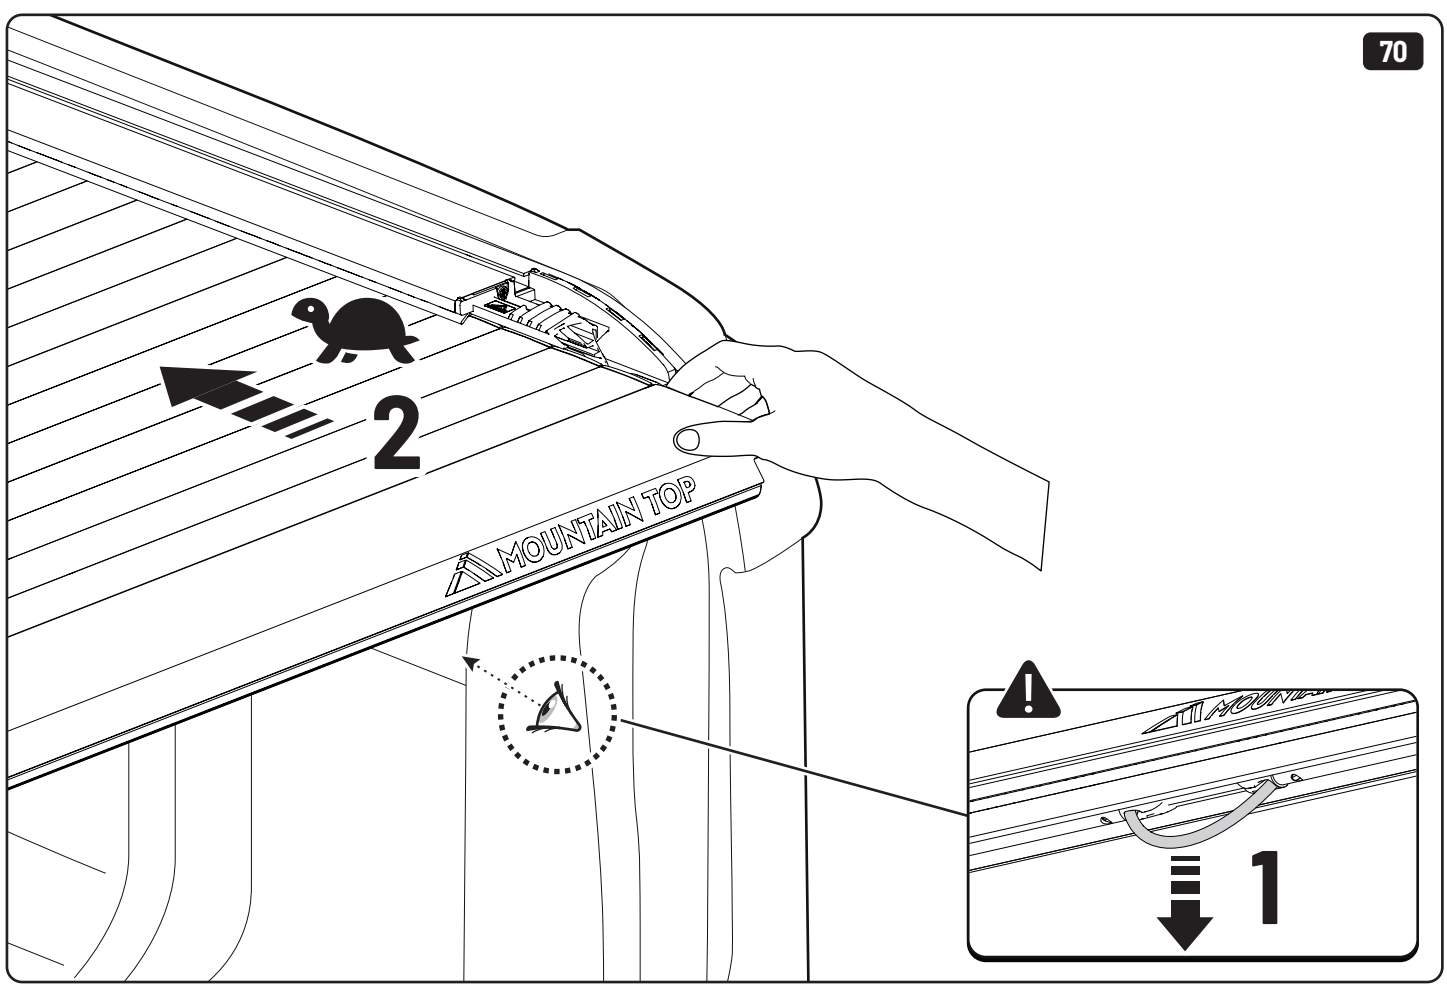

**Only to be installed by authorized personnel**

LOCTITE 243

T30 10Nm

→  ←  
10mm 25Nm

→  ←     10mm    10Nm

→  ←     10mm    10Nm

x2

 Reset