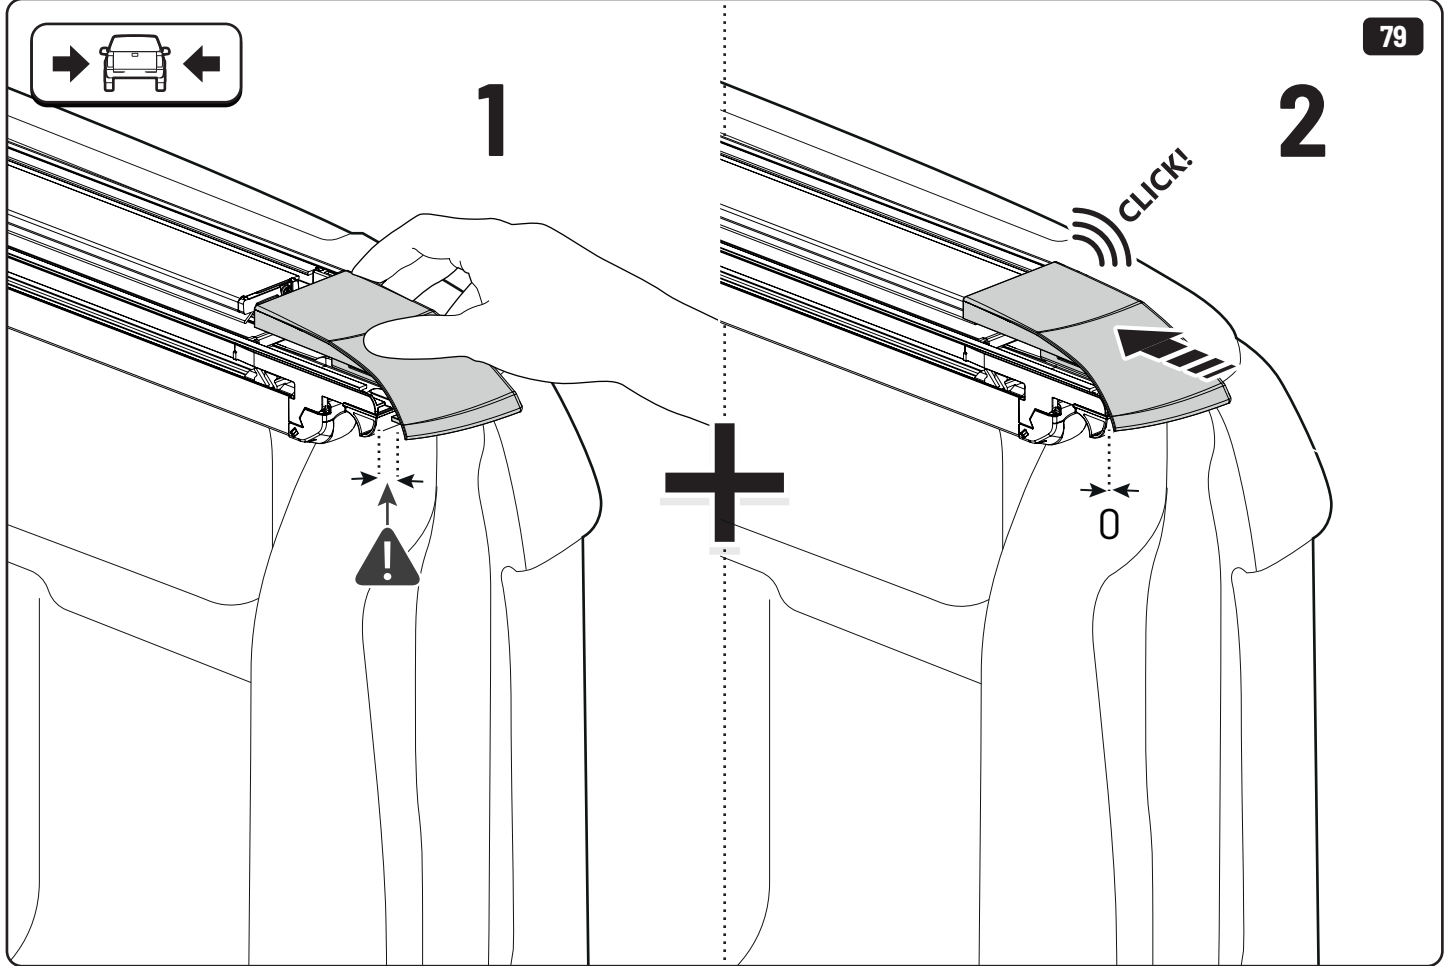

**Only to be installed by authorized personnel**

LOCTITE 243

T30 10Nm

→  ←  
10mm 25Nm

→  ←     10mm    10Nm

→  ←     10mm    10Nm

x2

 Reset