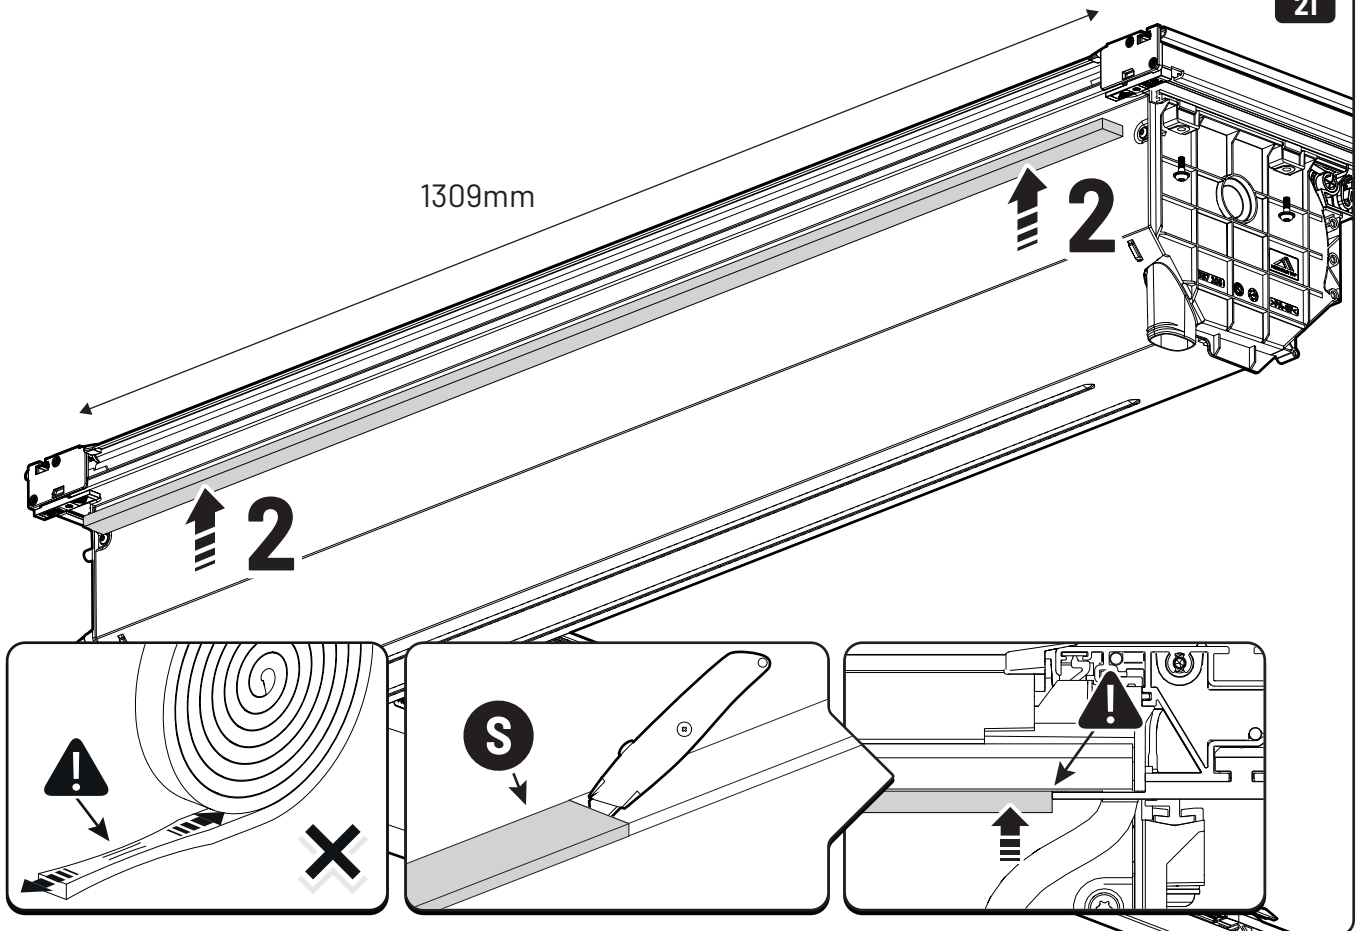

**Only to be installed by authorized personnel**

LOCTITE 243

T30 10Nm

→  ←  
10mm 25Nm

→  ←     10mm    10Nm

→  ←     10mm    10Nm

x2

 Reset