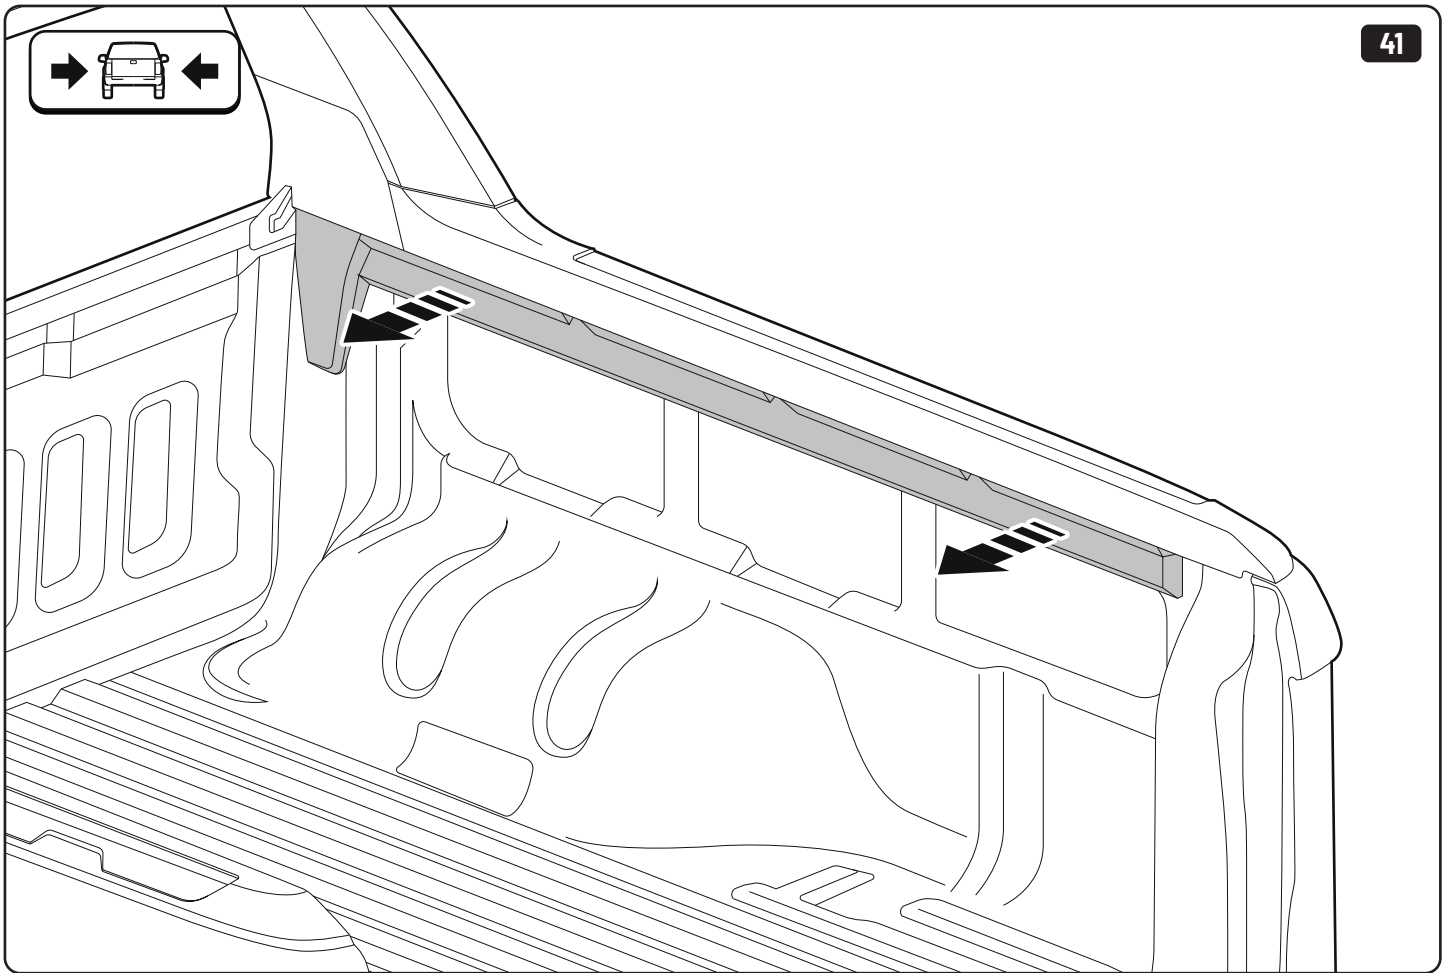

**Only to be installed by authorized personnel**

LOCTITE 243

T30 10Nm

→  ←  
10mm 25Nm

→  ←     10mm    10Nm

→  ←     10mm    10Nm

x2

 Reset