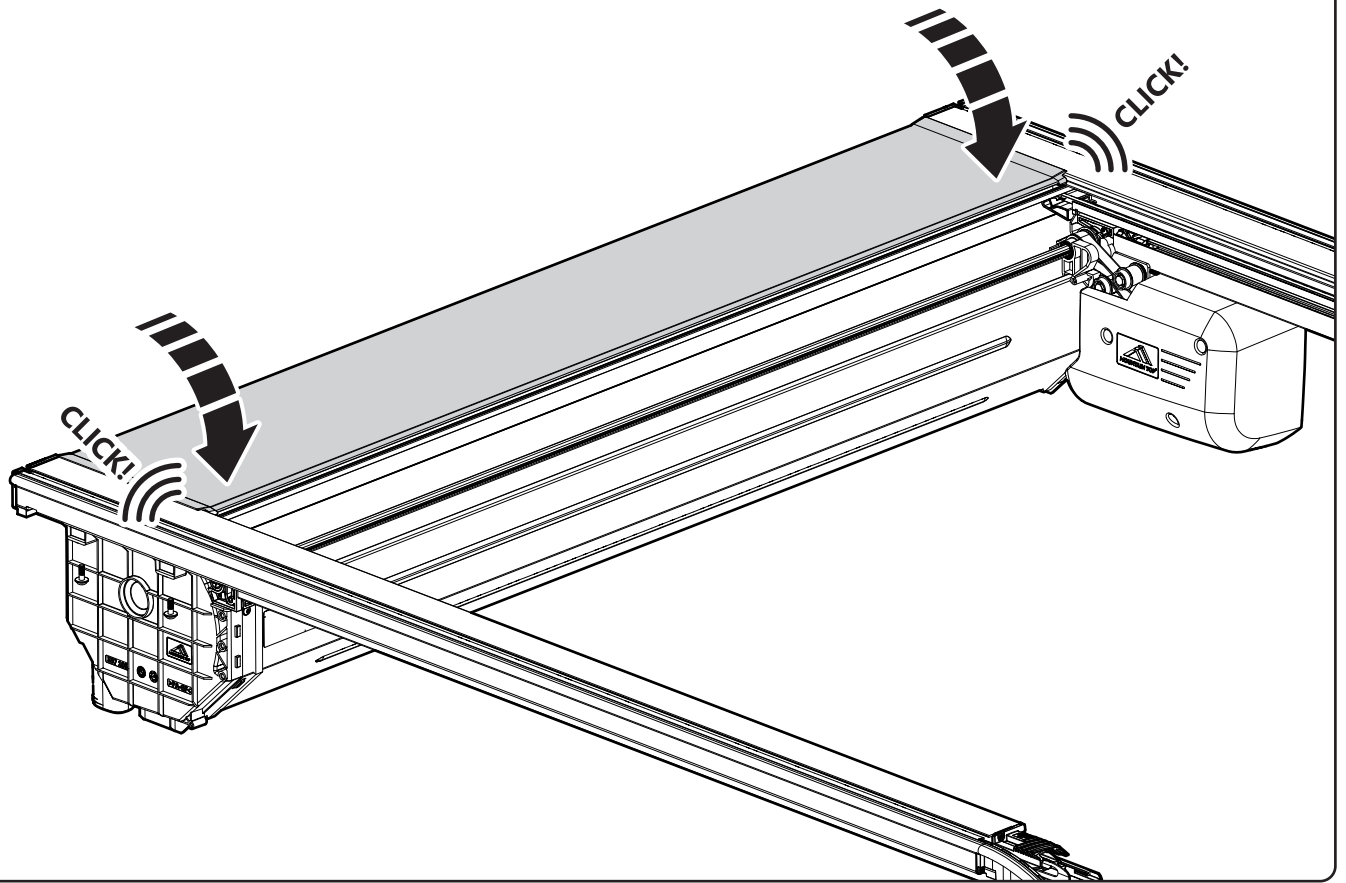

**Only to be installed by authorized personnel**

LOCTITE 243

T30 10Nm

→  ←  
10mm 25Nm

→  ←     10mm    10Nm

→  ←     10mm    10Nm

x2

 Reset