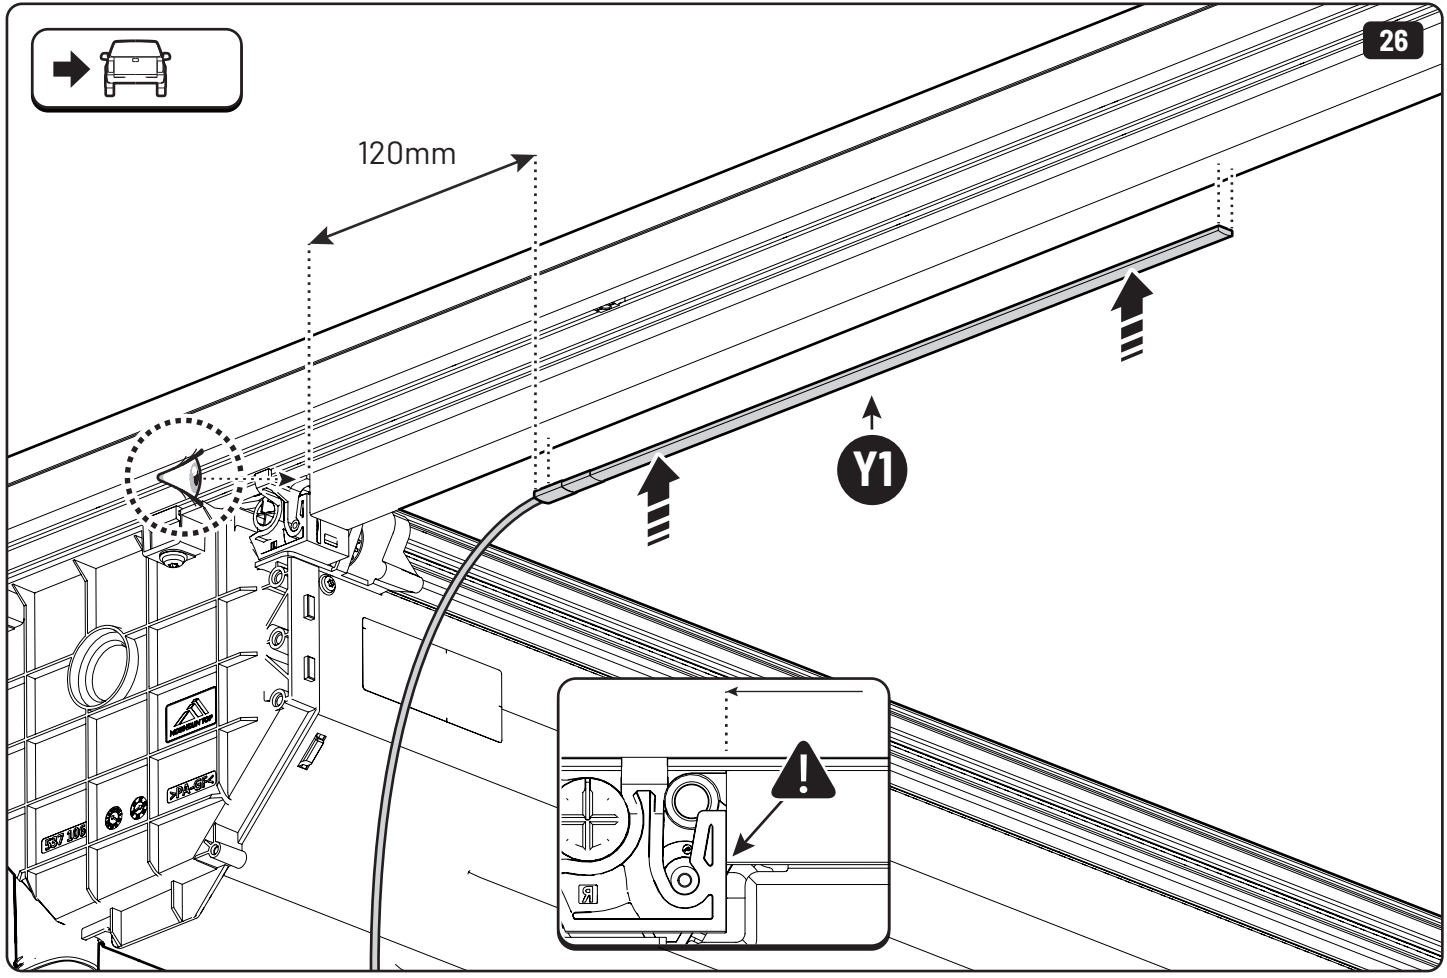

**Only to be installed by authorized personnel**

LOCTITE 243

T30 10Nm

→  ←  
10mm 25Nm

→  ←     10mm    10Nm

→  ←     10mm    10Nm

x2

 Reset