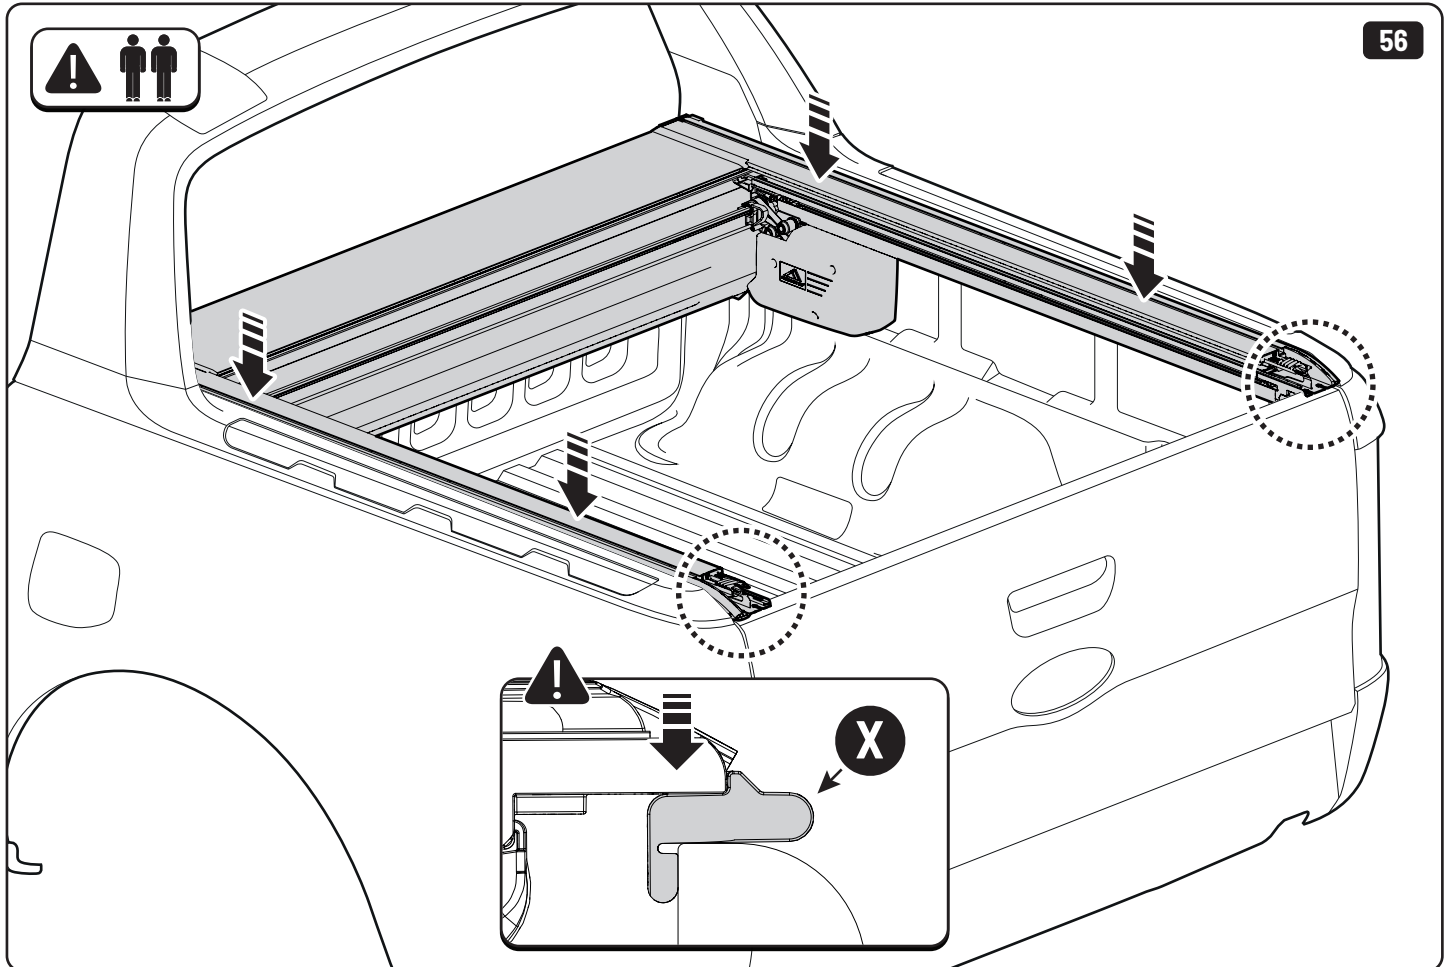

**Only to be installed by authorized personnel**

LOCTITE 243

T30 10Nm

→  ←  
10mm 25Nm

→  ←     10mm    10Nm

→  ←     10mm    10Nm

x2

 Reset