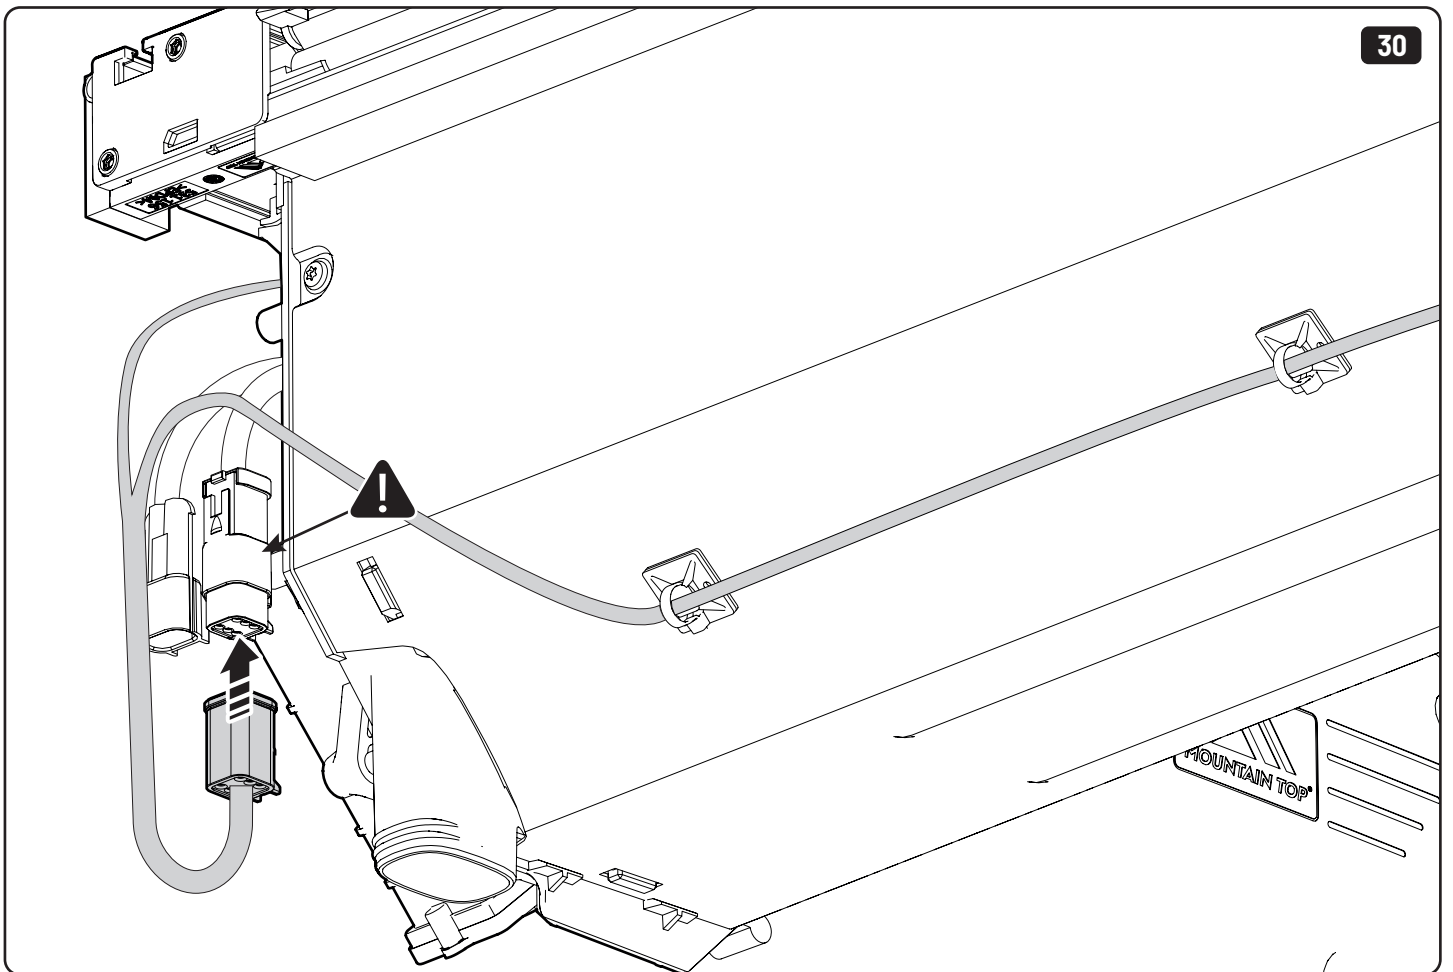

**Only to be installed by authorized personnel**

LOCTITE 243

T30 10Nm

→  ←  
10mm 25Nm

→  ←     10mm    10Nm

→  ←     10mm    10Nm

x2

 Reset