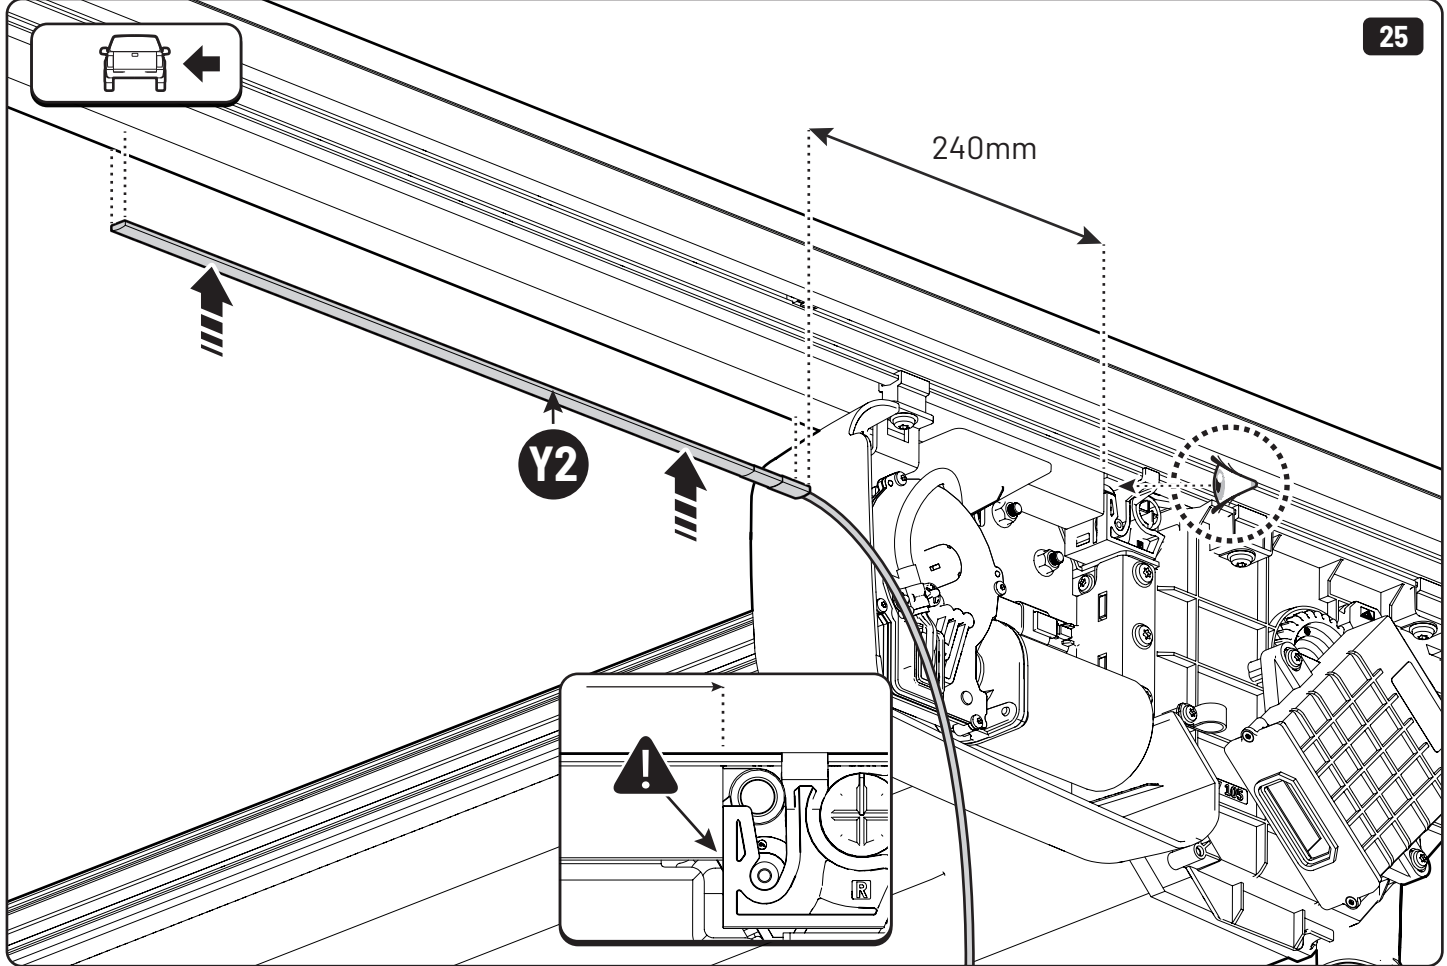

**Only to be installed by authorized personnel**

LOCTITE 243

T30 10Nm

→  ←  
10mm 25Nm

→  ←     10mm    10Nm

→  ←     10mm    10Nm

x2

 Reset