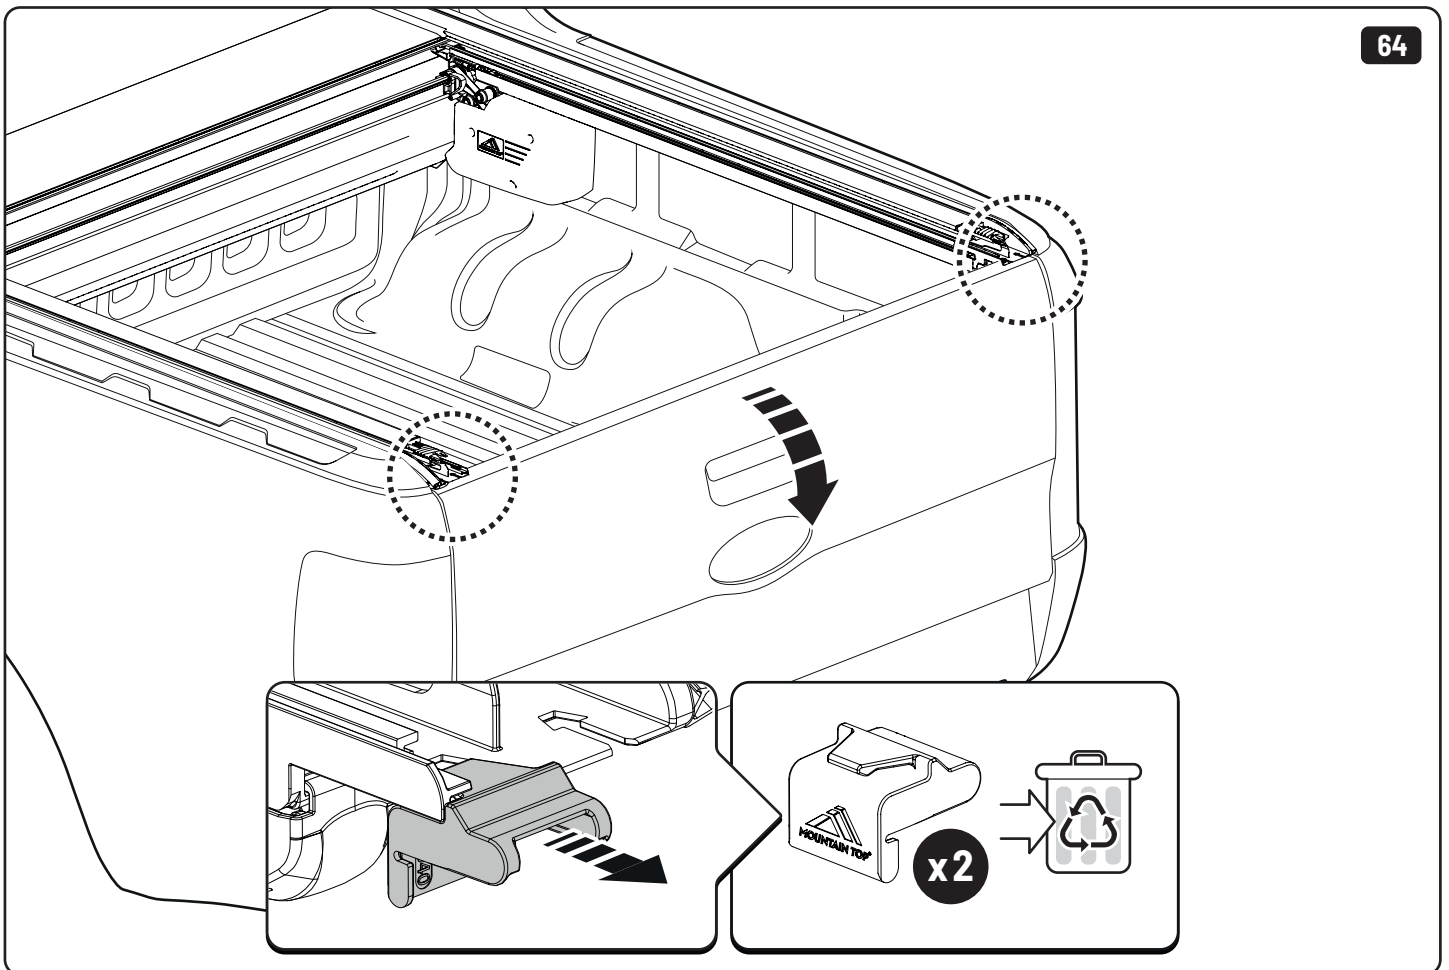

**Only to be installed by authorized personnel**

LOCTITE 243

T30 10Nm

→  ←  
10mm 25Nm

→  ←     10mm    10Nm

→  ←     10mm    10Nm

x2

 Reset