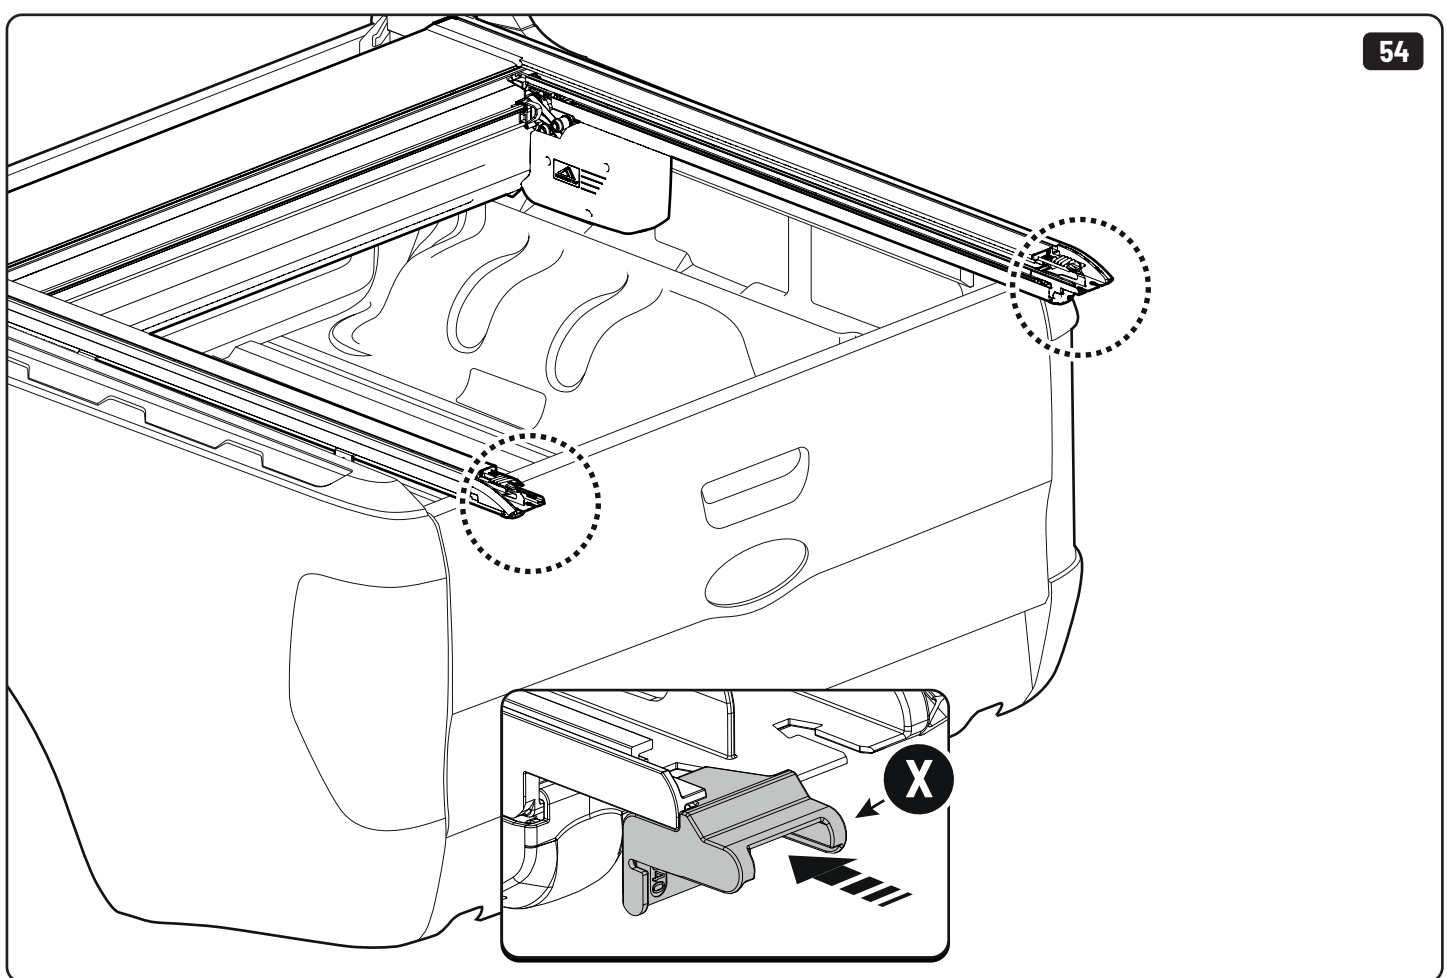

**Only to be installed by authorized personnel**

LOCTITE 243

T30 10Nm

→  ←  
10mm 25Nm

→  ←     10mm    10Nm

→  ←     10mm    10Nm

x2

 Reset