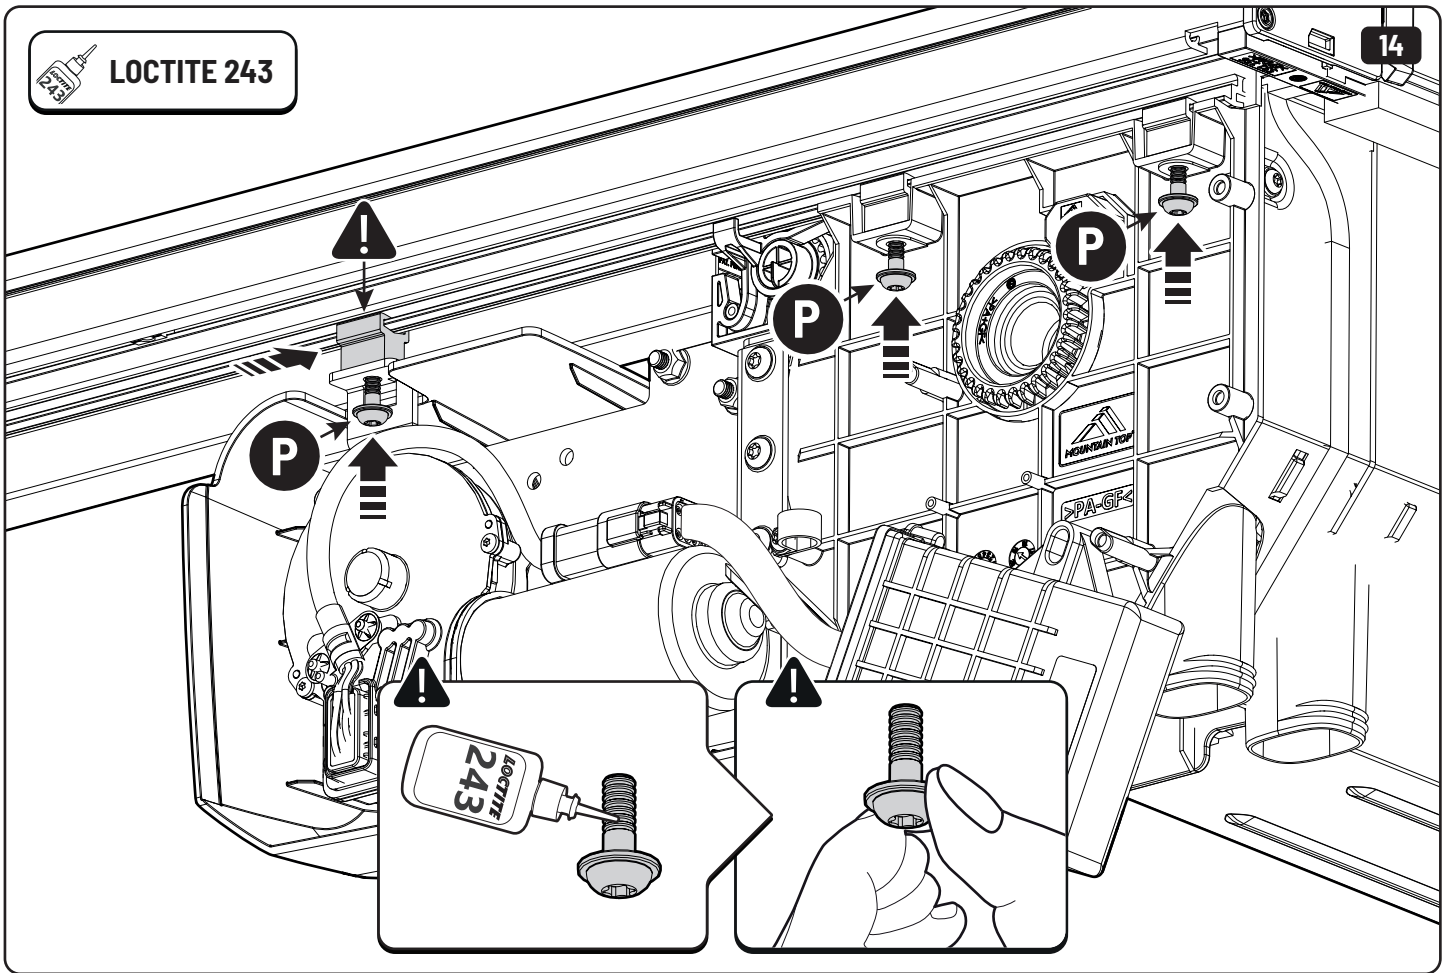

LOCTITE 243

14