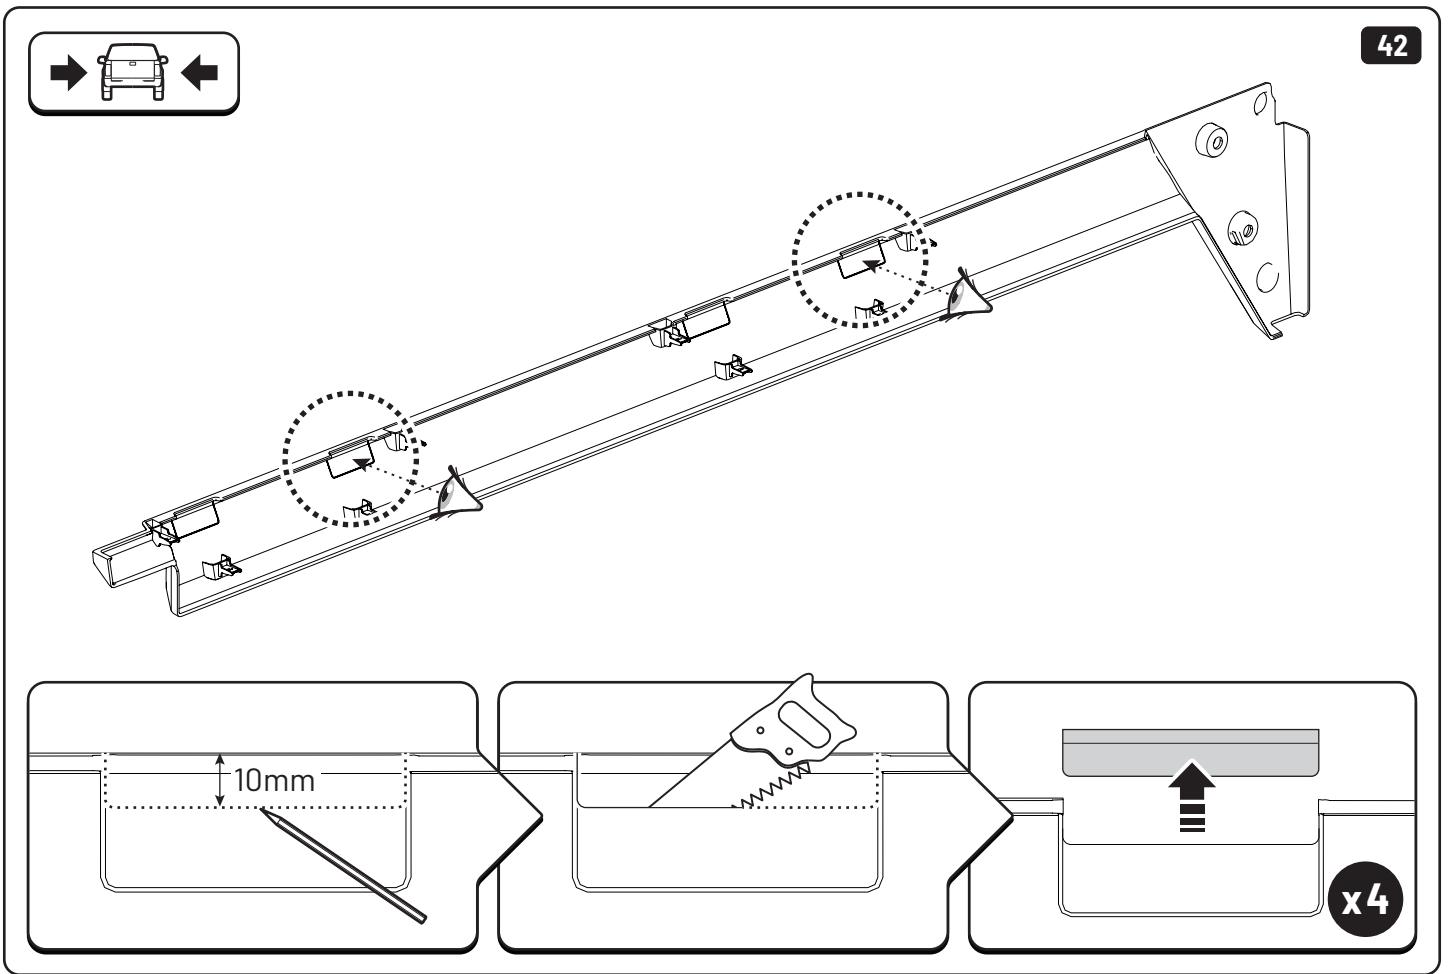

**Only to be installed by authorized personnel**

LOCTITE 243

T30 10Nm

→  ←  
10mm 25Nm

→  ←     10mm    10Nm

→  ←     10mm    10Nm

x2

 Reset