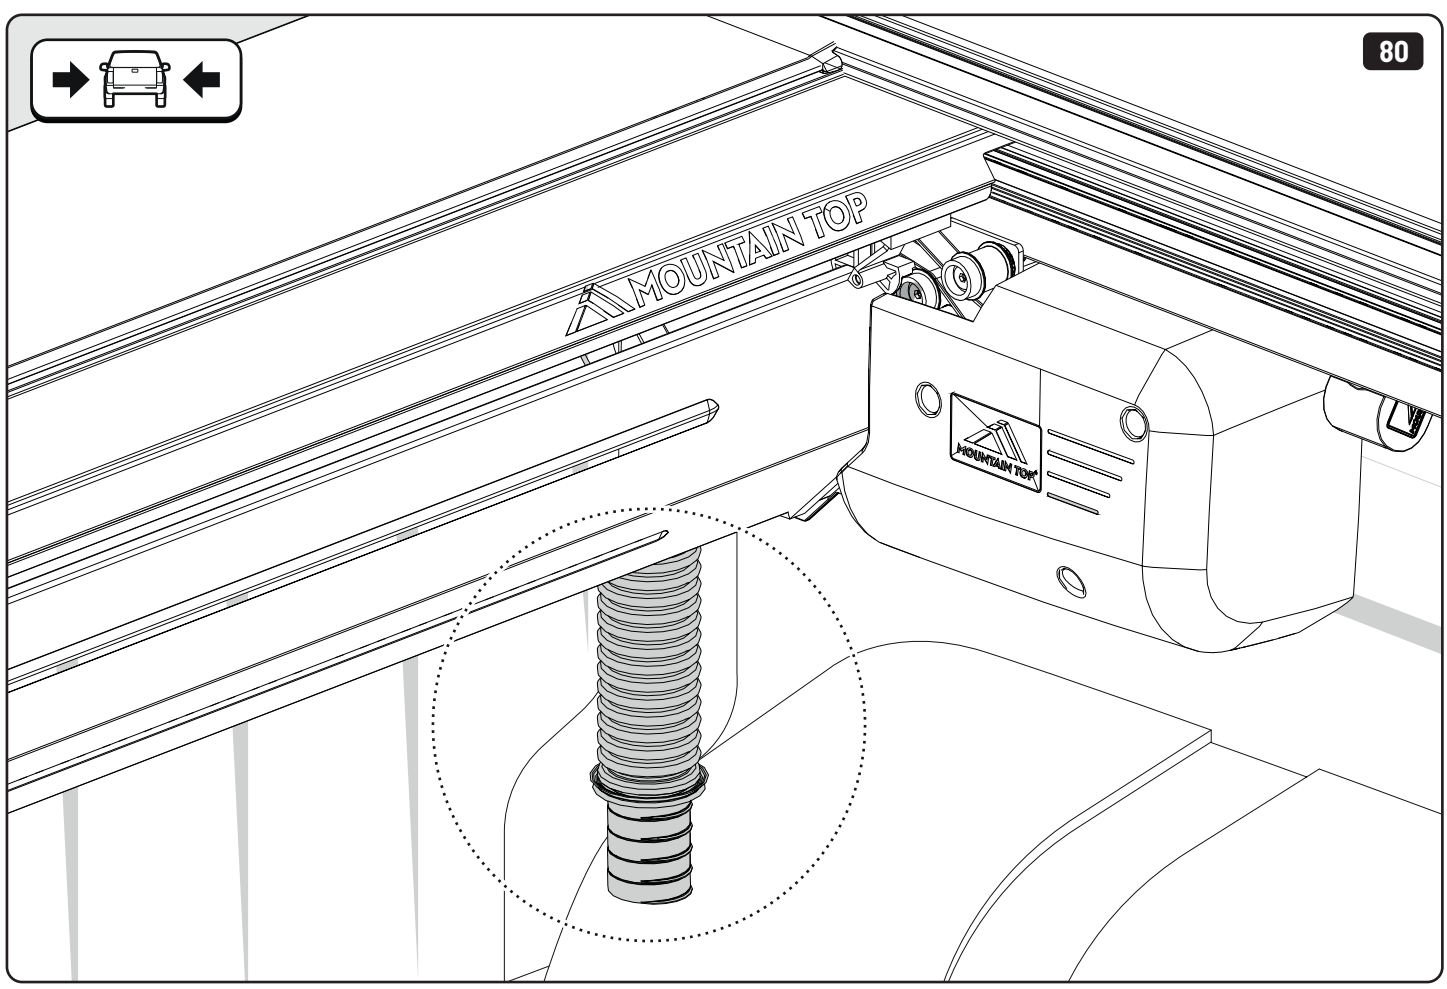

**Only to be installed by authorized personnel**

LOCTITE 243

T30 10Nm

→  ←  
10mm 25Nm

→  ←     10mm    10Nm

→  ←     10mm    10Nm

x2

 Reset