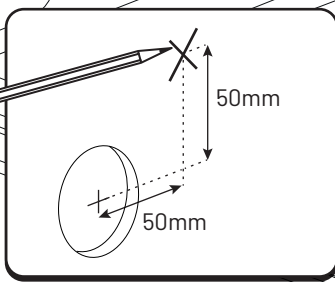

**Only to be installed by authorized personnel**

LOCTITE 243

T30 10Nm

→  ←  
10mm 25Nm

→  ←     10mm    10Nm

→  ←     10mm    10Nm

x2

 Reset