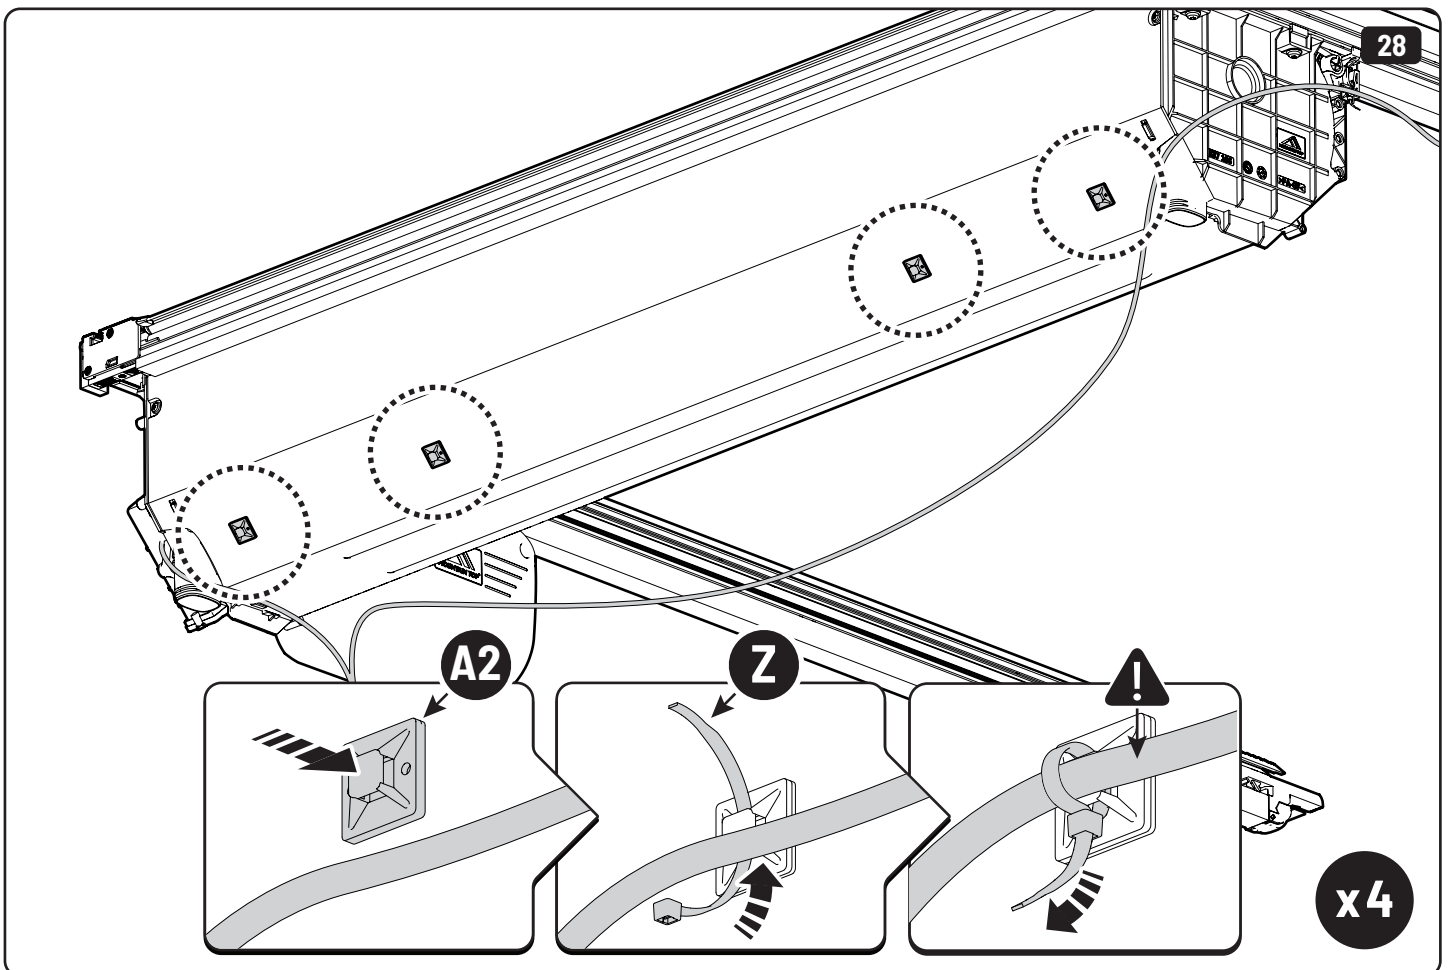

**Only to be installed by authorized personnel**

LOCTITE 243

T30 10Nm

→  ←  
10mm 25Nm

→  ←     10mm    10Nm

→  ←     10mm    10Nm

x2

 Reset