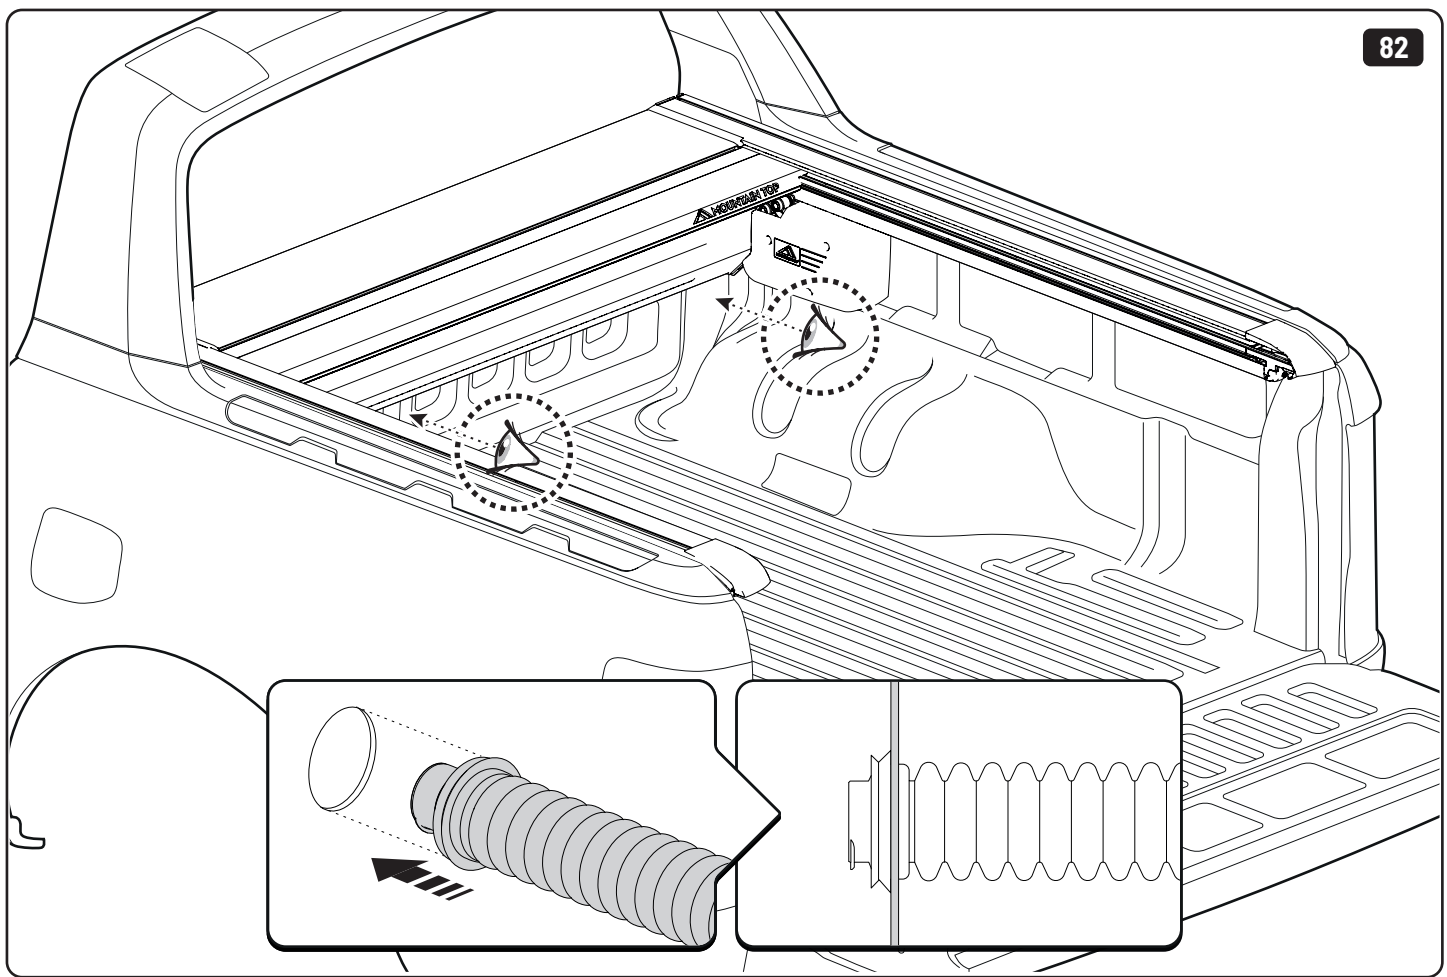

**Only to be installed by authorized personnel**

LOCTITE 243

T30 10Nm

→  ←  
10mm 25Nm

→  ←     10mm    10Nm

→  ←     10mm    10Nm

x2

 Reset