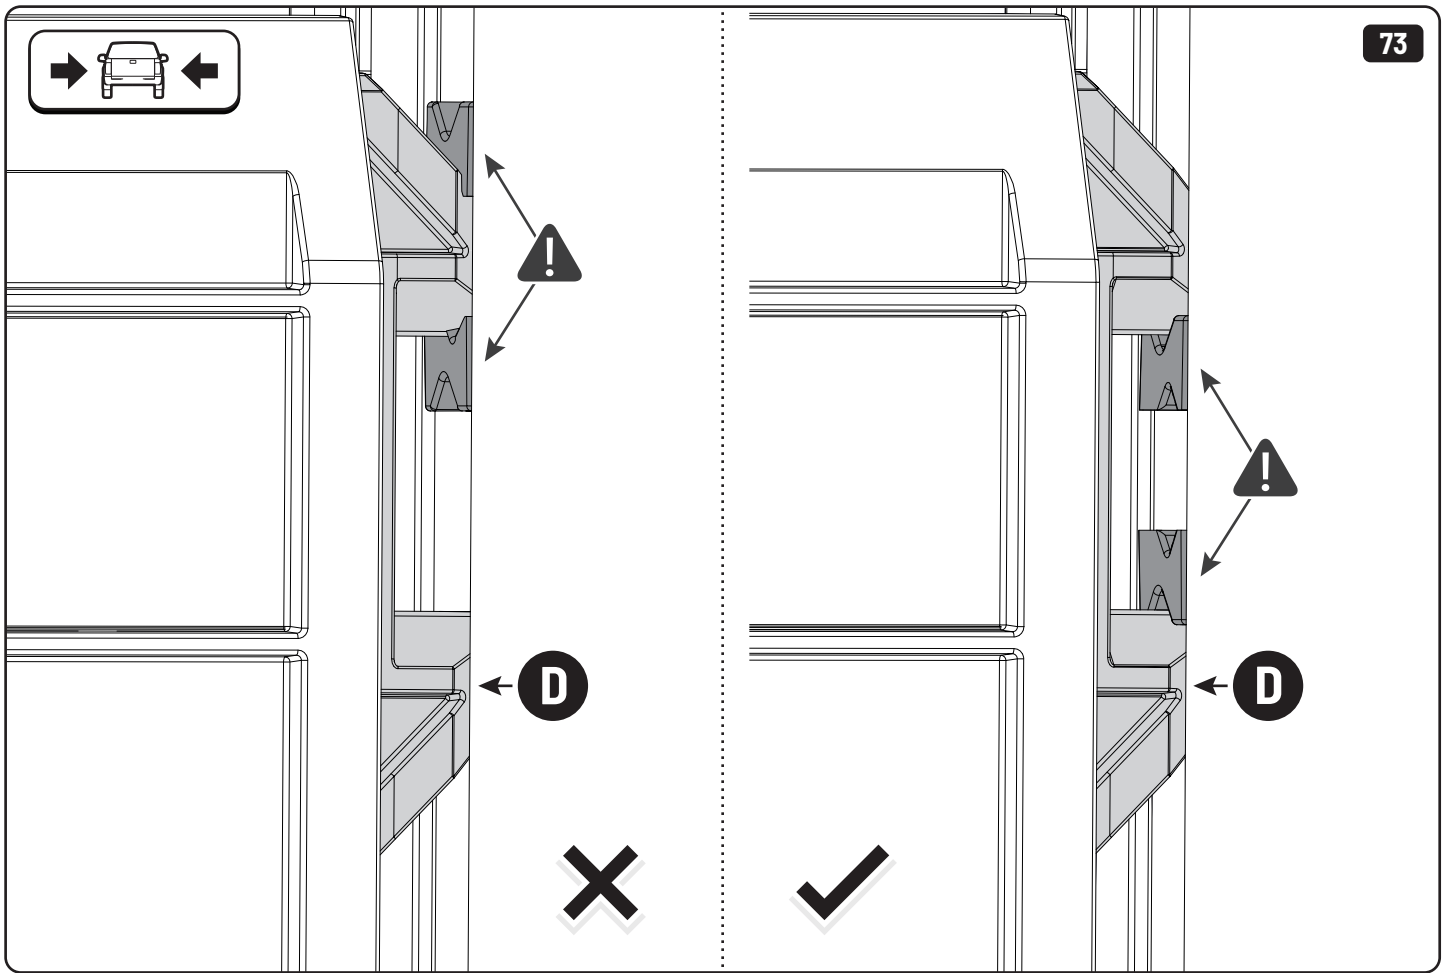

**Only to be installed by authorized personnel**

LOCTITE 243

T30 10Nm

→  ←  
10mm 25Nm

→  ←     10mm    10Nm

→  ←     10mm    10Nm

x2

 Reset