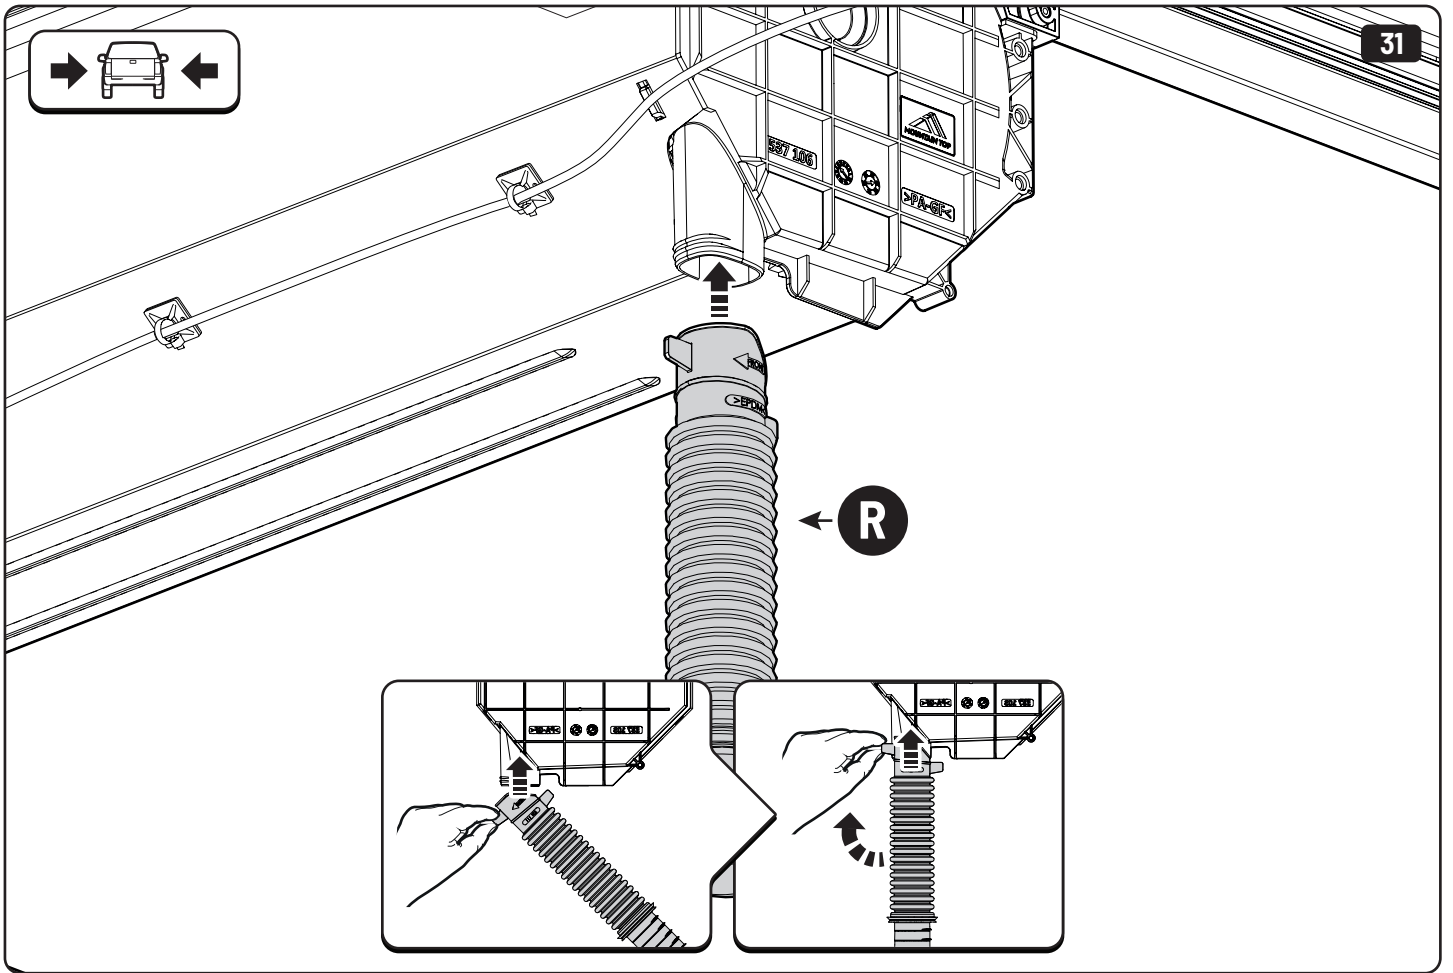

**Only to be installed by authorized personnel**

LOCTITE 243

T30 10Nm

→  ←  
10mm 25Nm

→  ←     10mm    10Nm

→  ←     10mm    10Nm

x2

 Reset