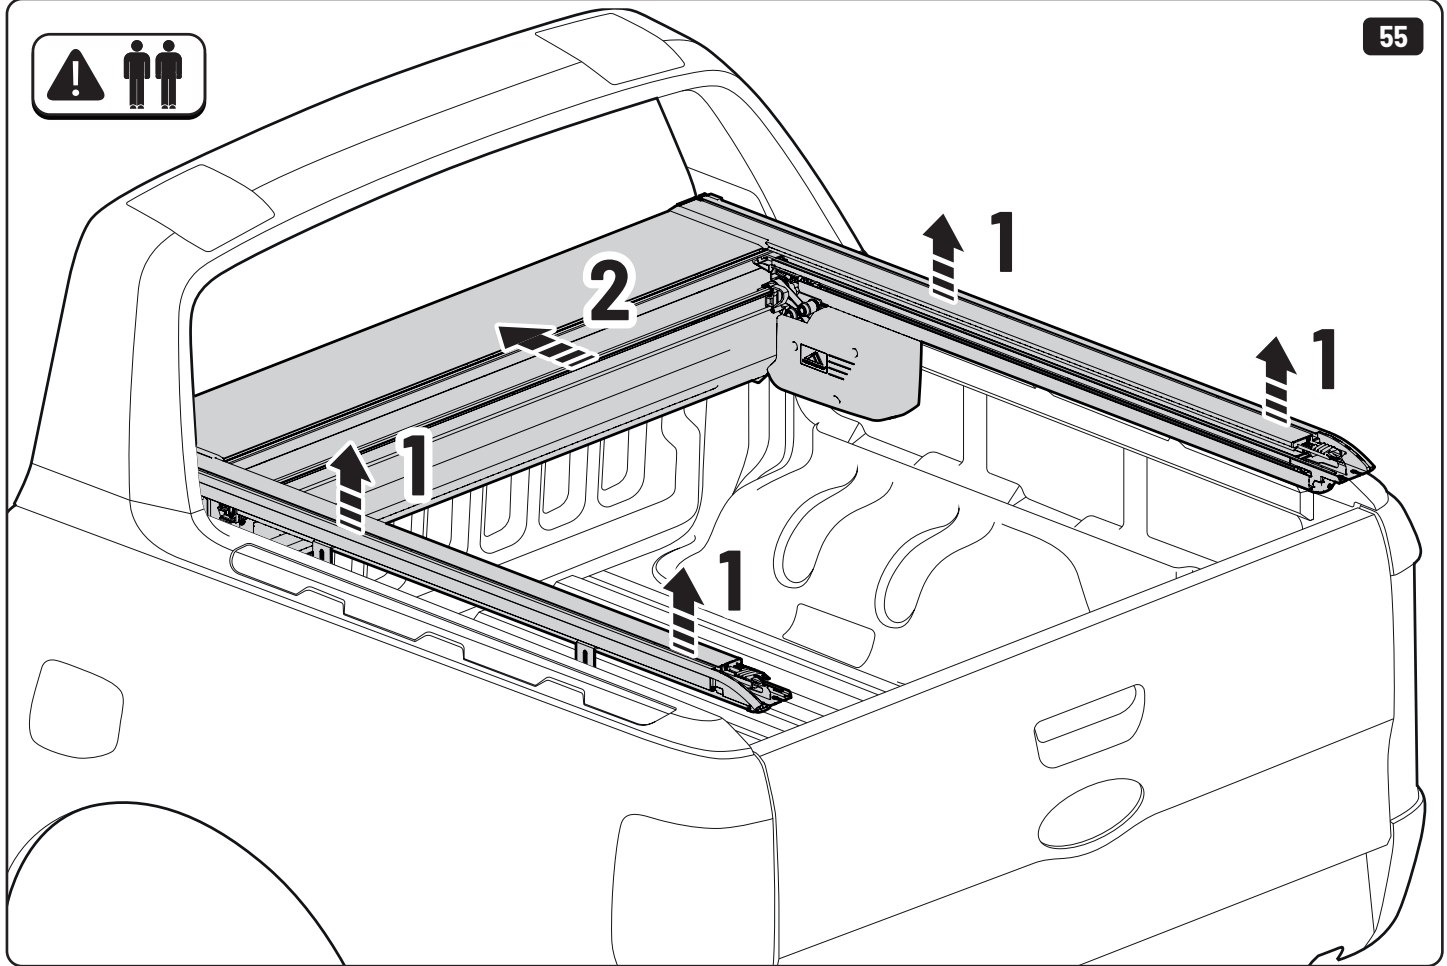

**Only to be installed by authorized personnel**

LOCTITE 243

T30 10Nm

→  ←  
10mm 25Nm

→  ←     10mm    10Nm

→  ←     10mm    10Nm

x2

 Reset