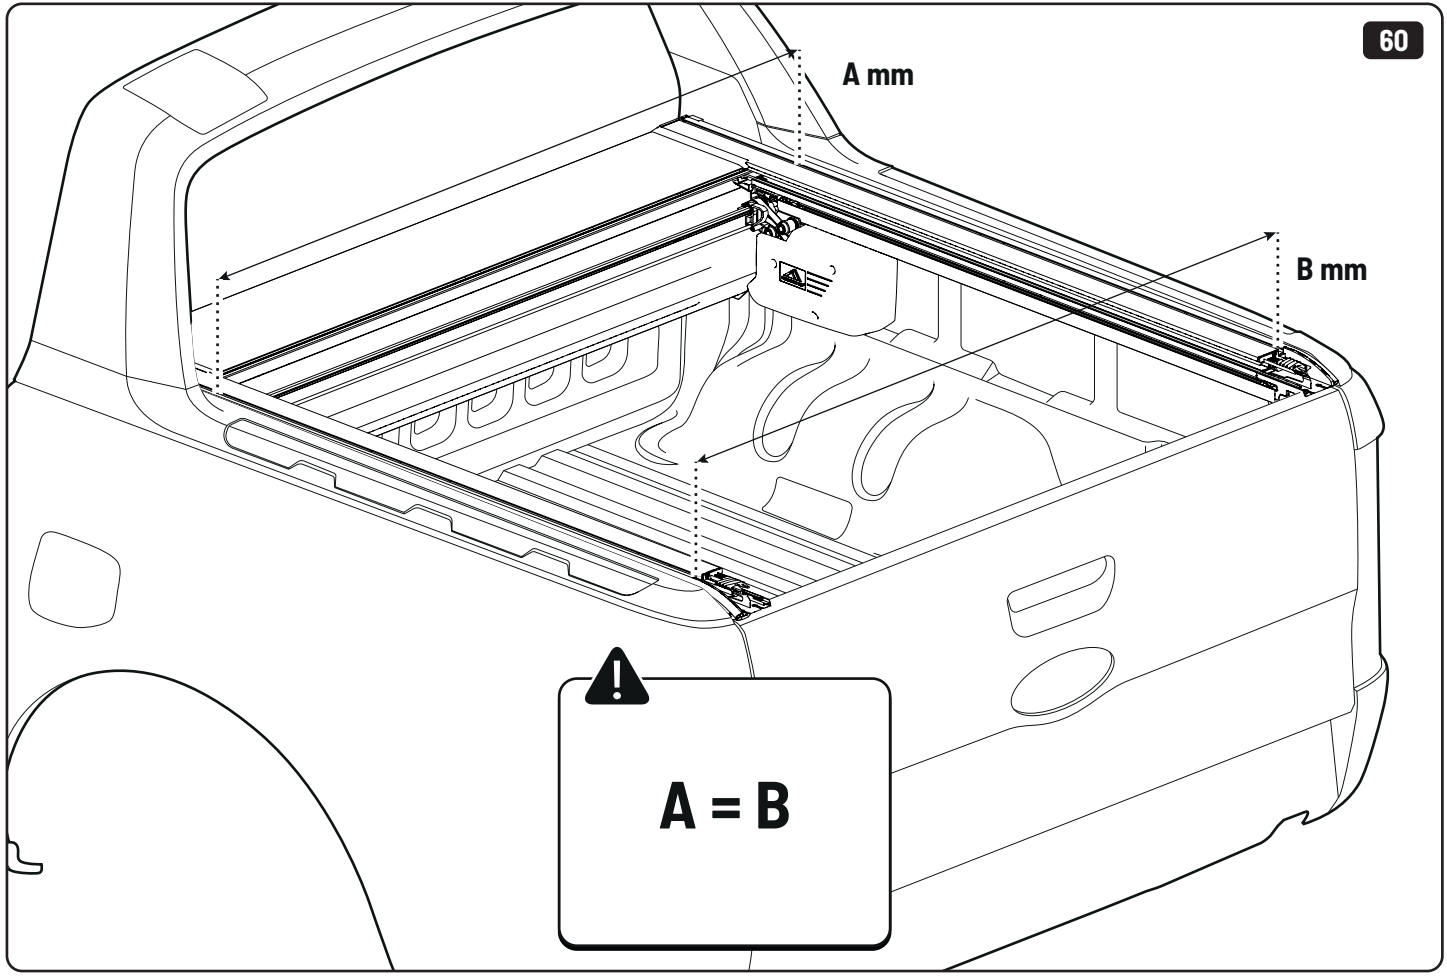

**Only to be installed by authorized personnel**

LOCTITE 243

T30 10Nm

→  ←  
10mm 25Nm

→  ←     10mm    10Nm

→  ←     10mm    10Nm

x2

 Reset