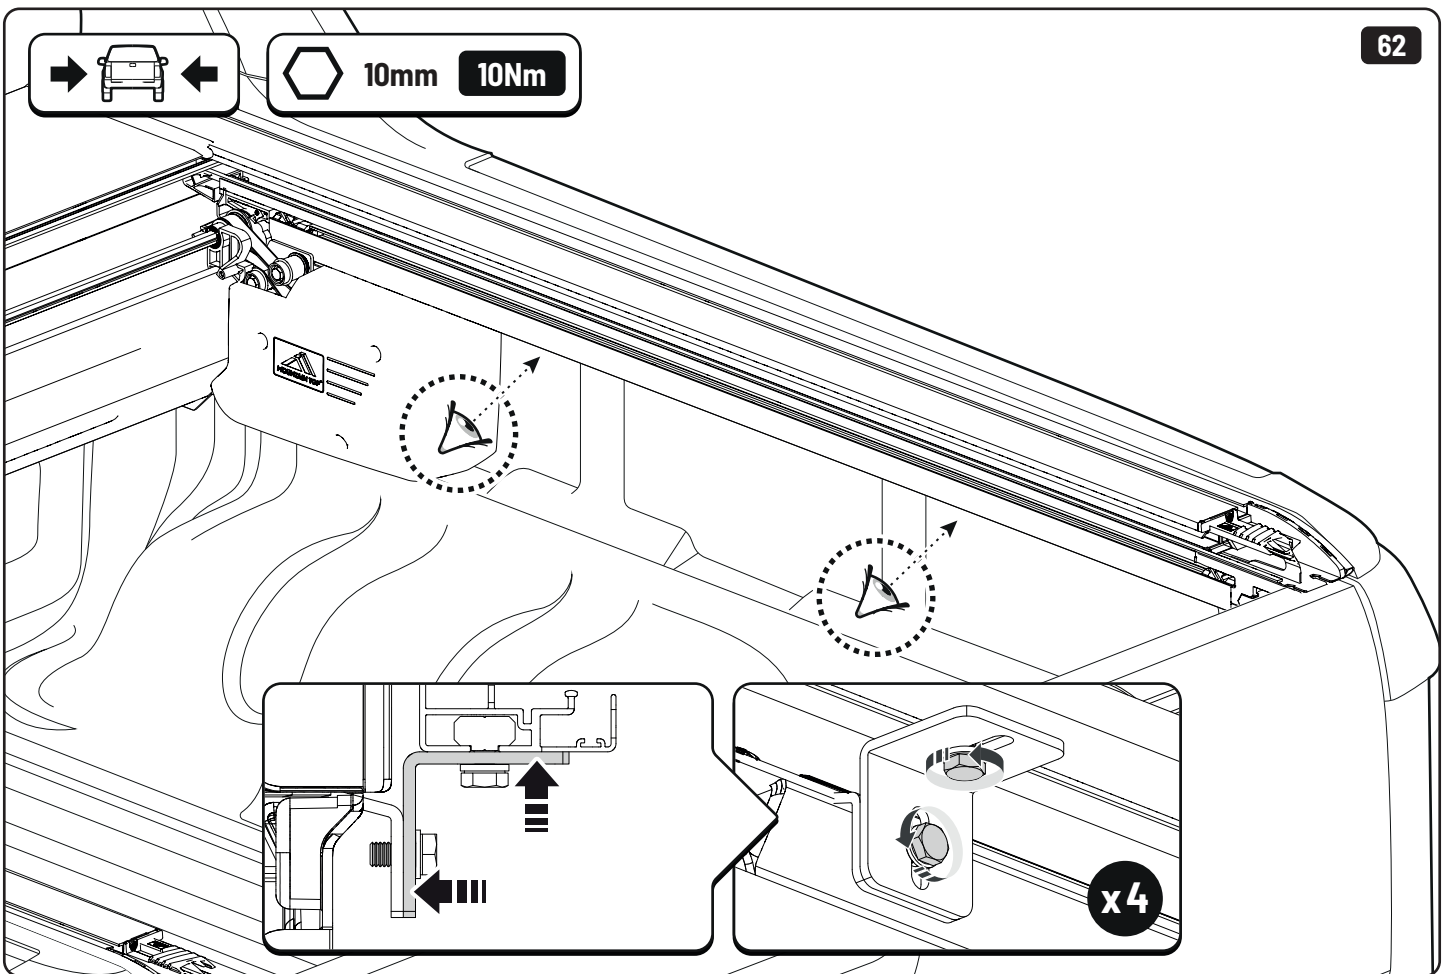

**Only to be installed by authorized personnel**

LOCTITE 243

T30 10Nm

→  ←  
10mm 25Nm

→  ←     10mm    10Nm

→  ←     10mm    10Nm

x2

 Reset