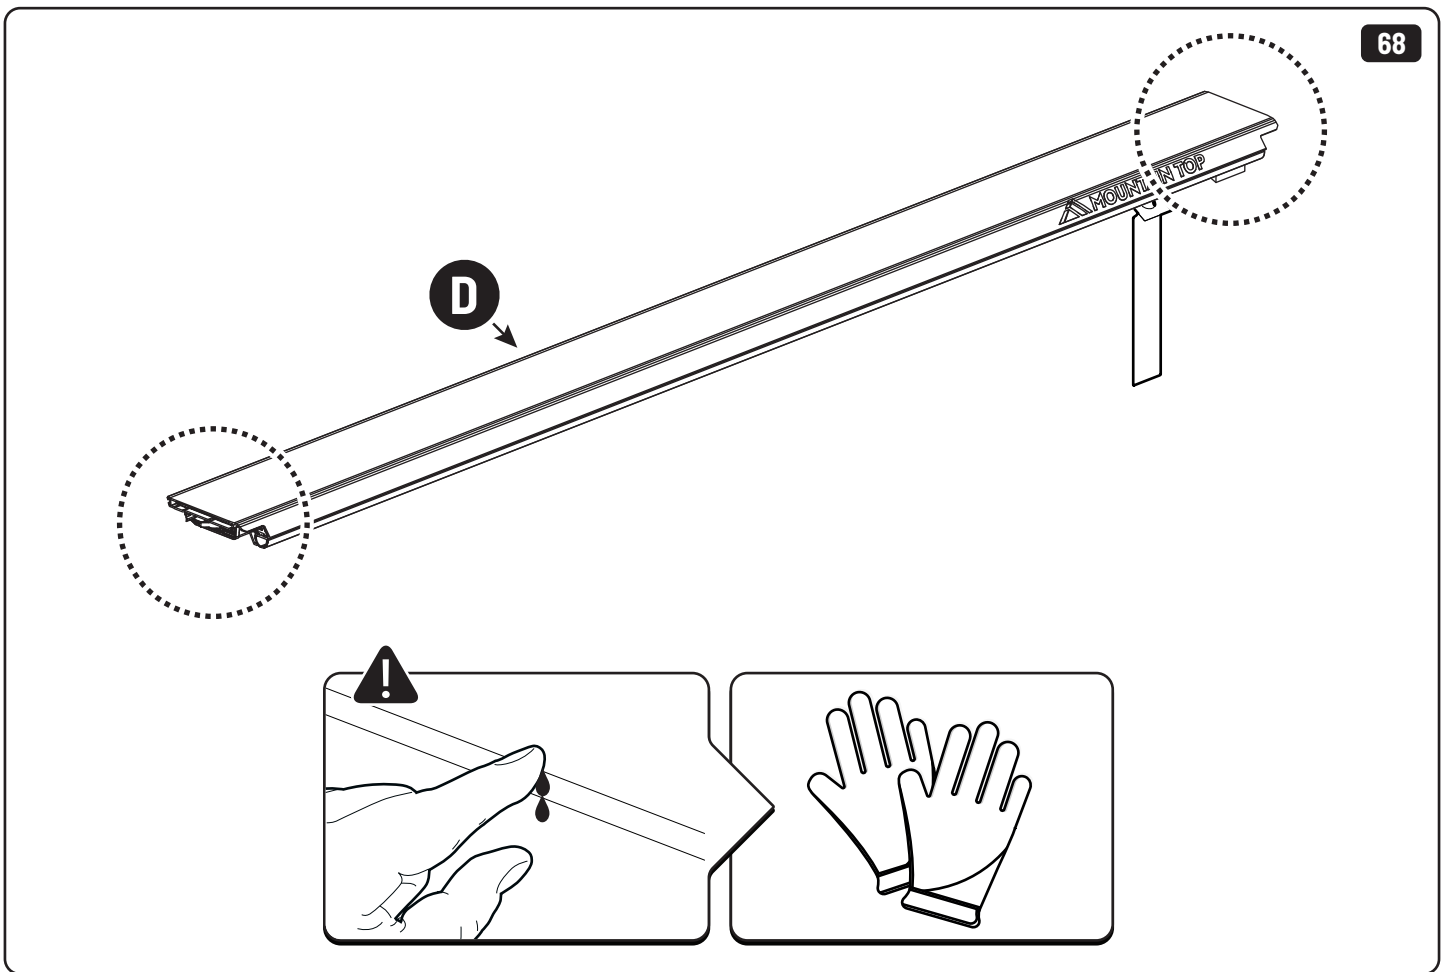

**Only to be installed by authorized personnel**

LOCTITE 243

T30 10Nm

→  ←  
10mm 25Nm

→  ←     10mm    10Nm

→  ←     10mm    10Nm

x2

 Reset