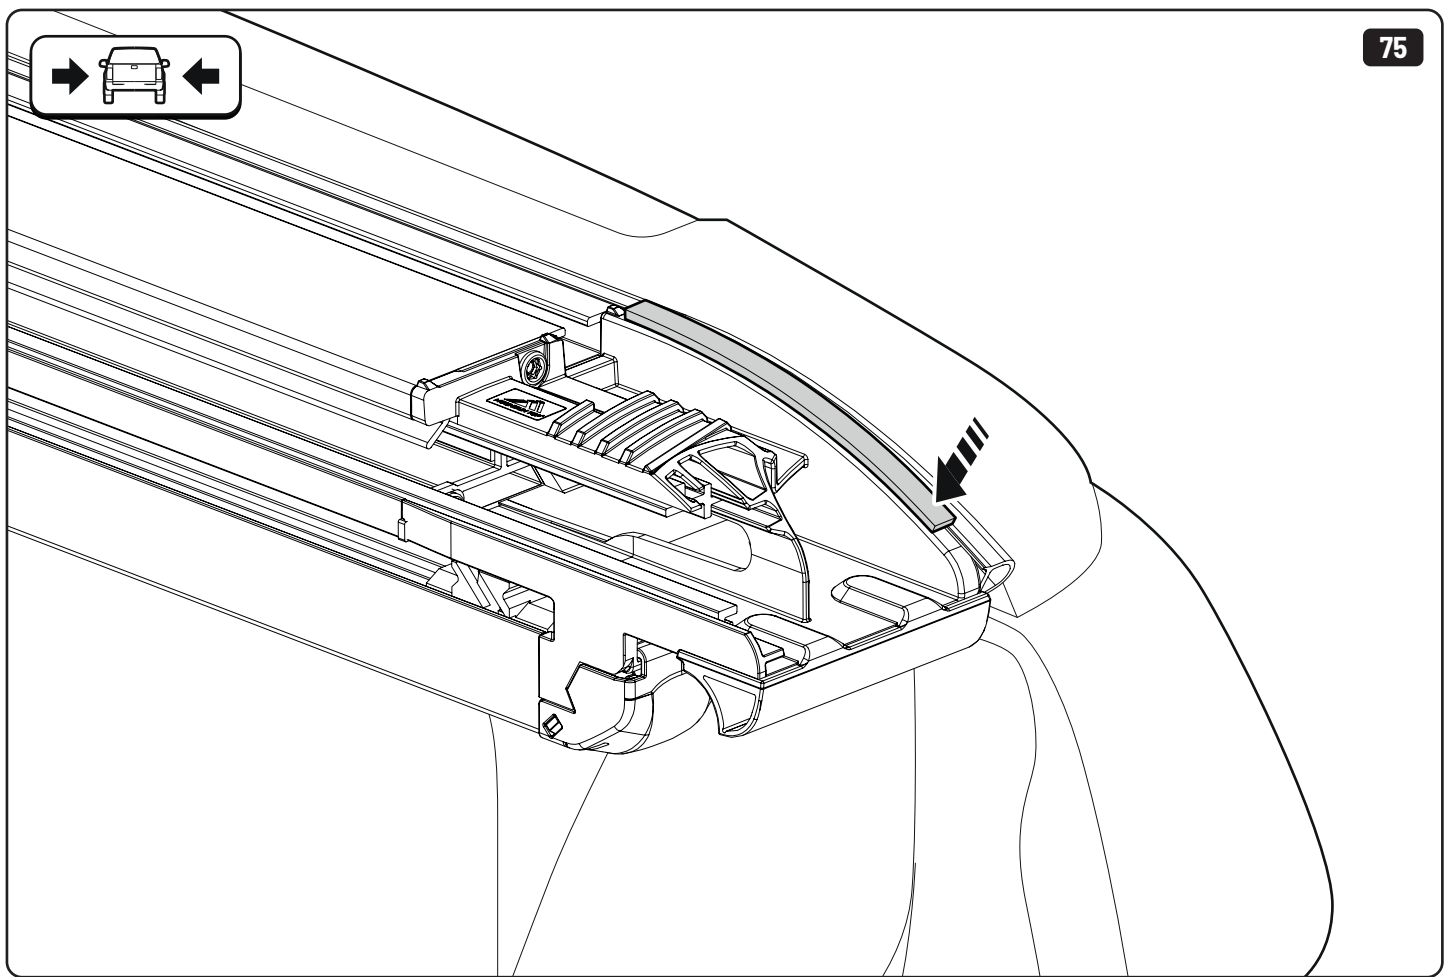

**Only to be installed by authorized personnel**

LOCTITE 243

T30 10Nm

→  ←  
10mm 25Nm

→  ←     10mm    10Nm

→  ←     10mm    10Nm

x2

 Reset