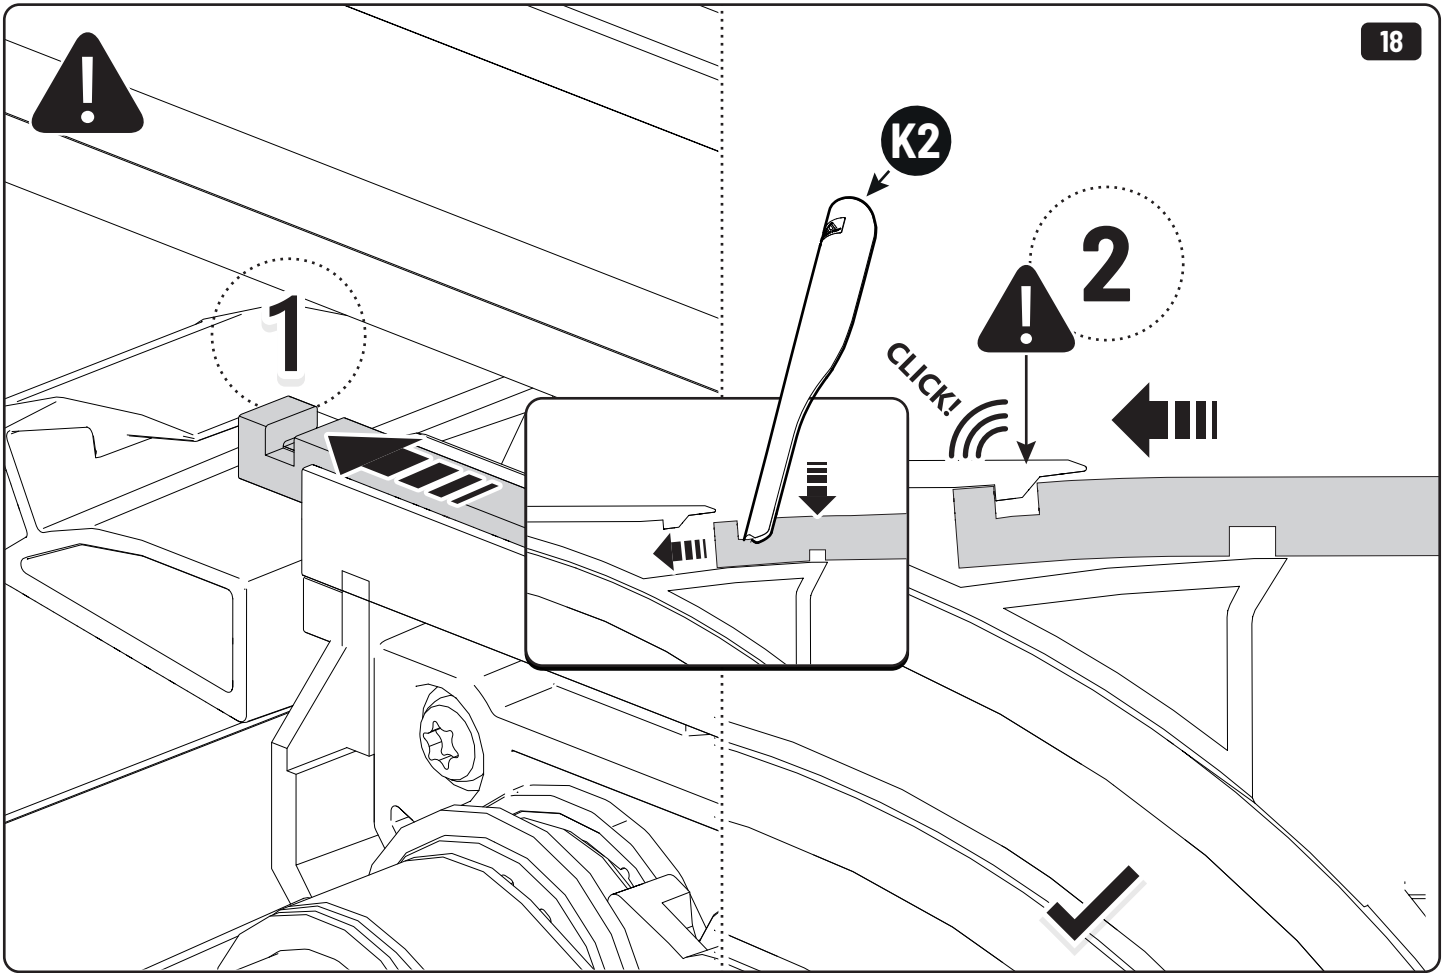

**Only to be installed by authorized personnel**

LOCTITE 243

T30 10Nm

→  ←  
10mm 25Nm

→  ←     10mm    10Nm

→  ←     10mm    10Nm

x2

 Reset