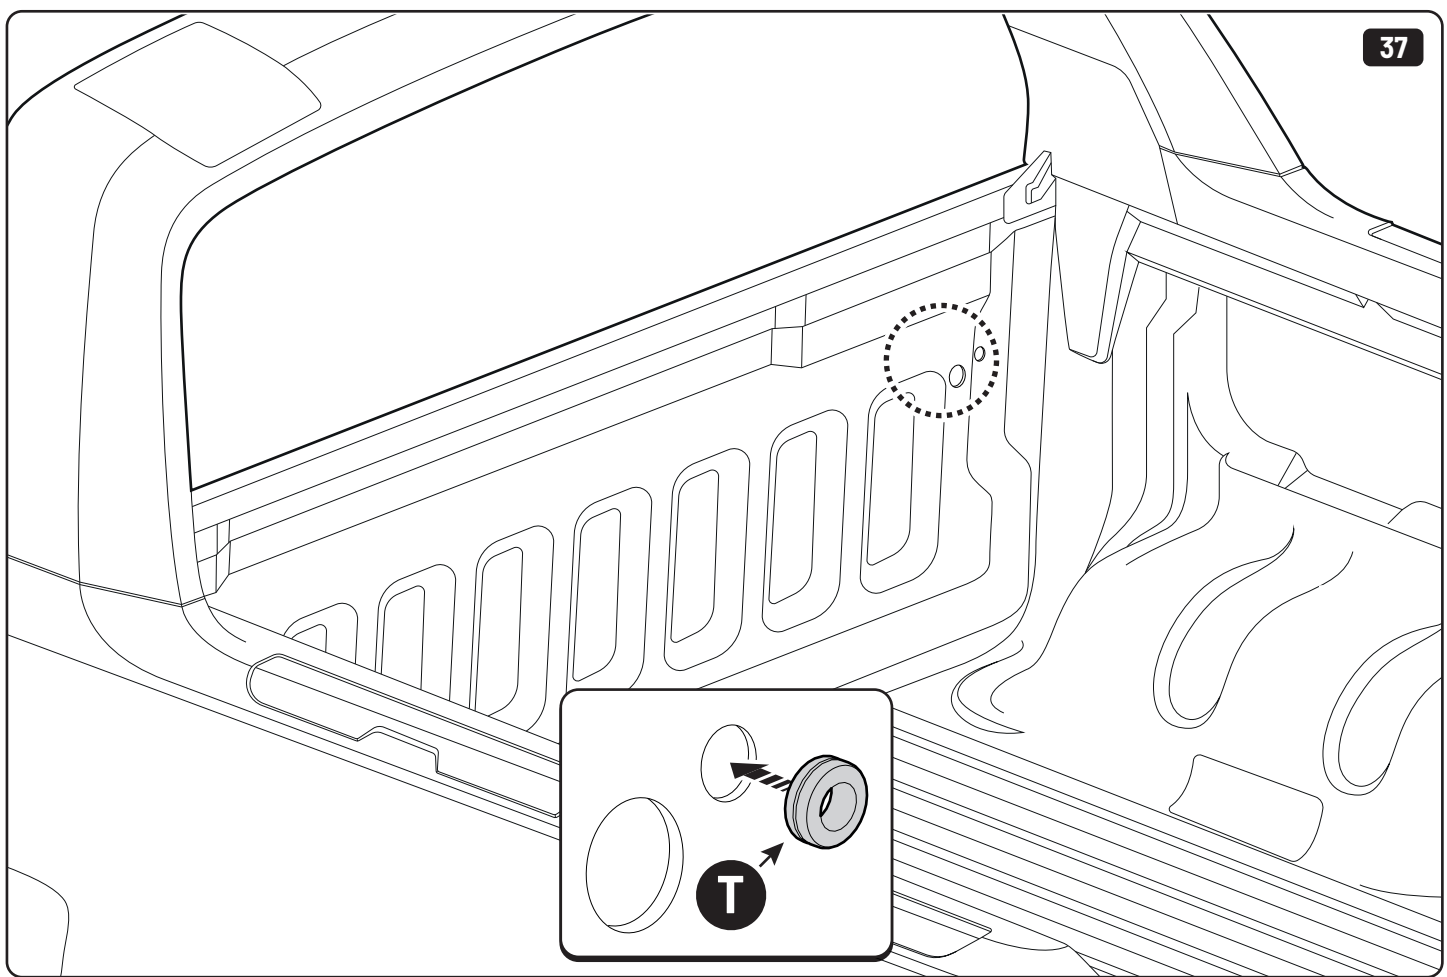

**Only to be installed by authorized personnel**

LOCTITE 243

T30 10Nm

→  ←  
10mm 25Nm

→  ←     10mm    10Nm

→  ←     10mm    10Nm

x2

 Reset