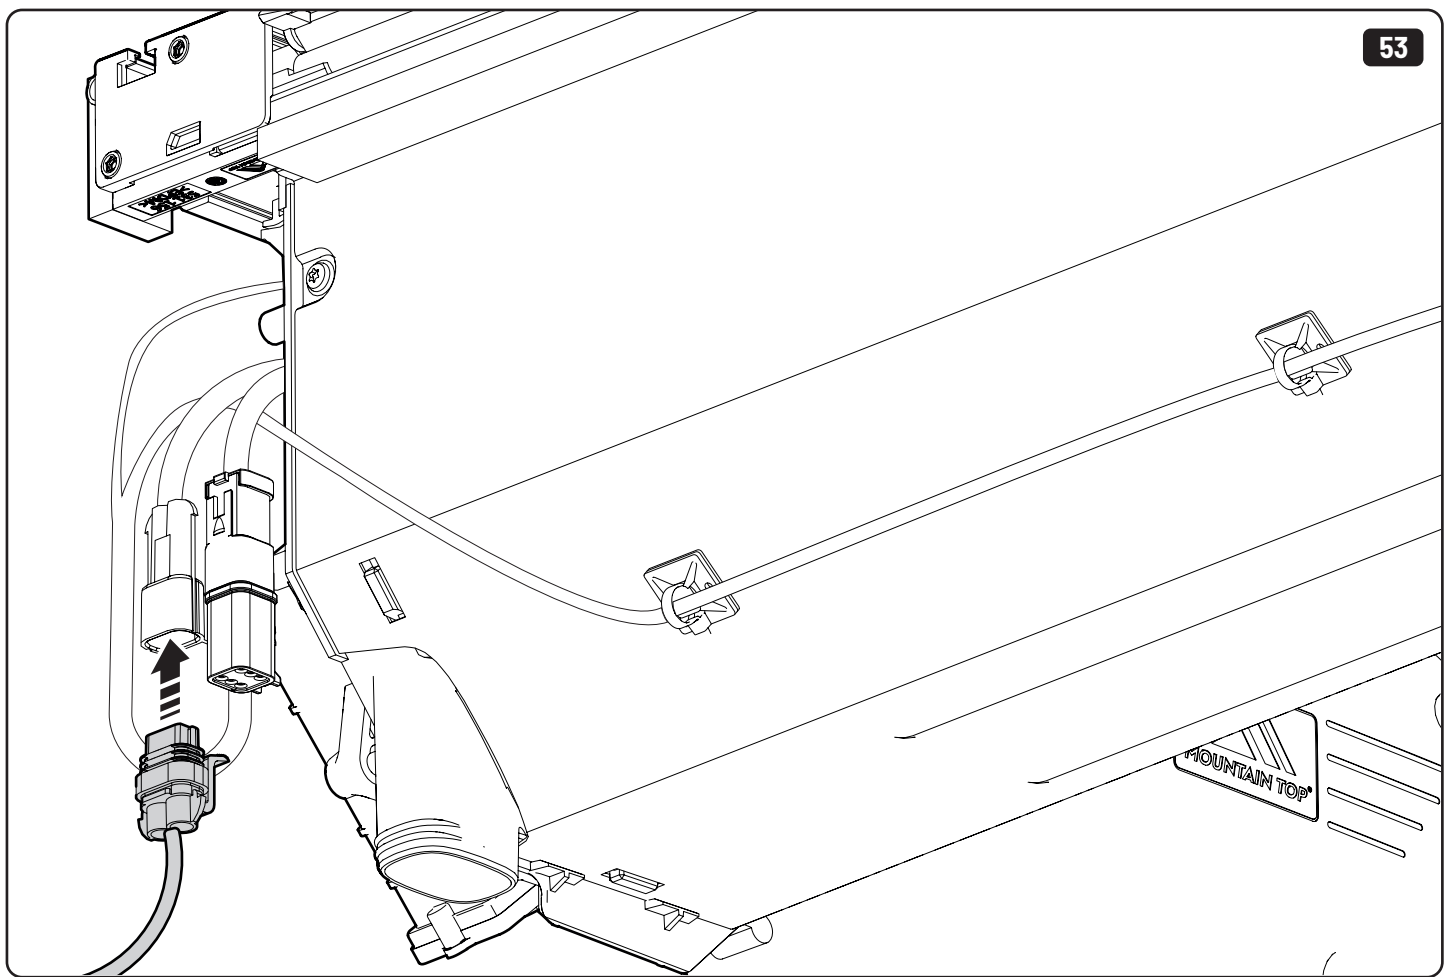

**Only to be installed by authorized personnel**

LOCTITE 243

T30 10Nm

→  ←  
10mm 25Nm

→  ←     10mm    10Nm

→  ←     10mm    10Nm

x2

 Reset