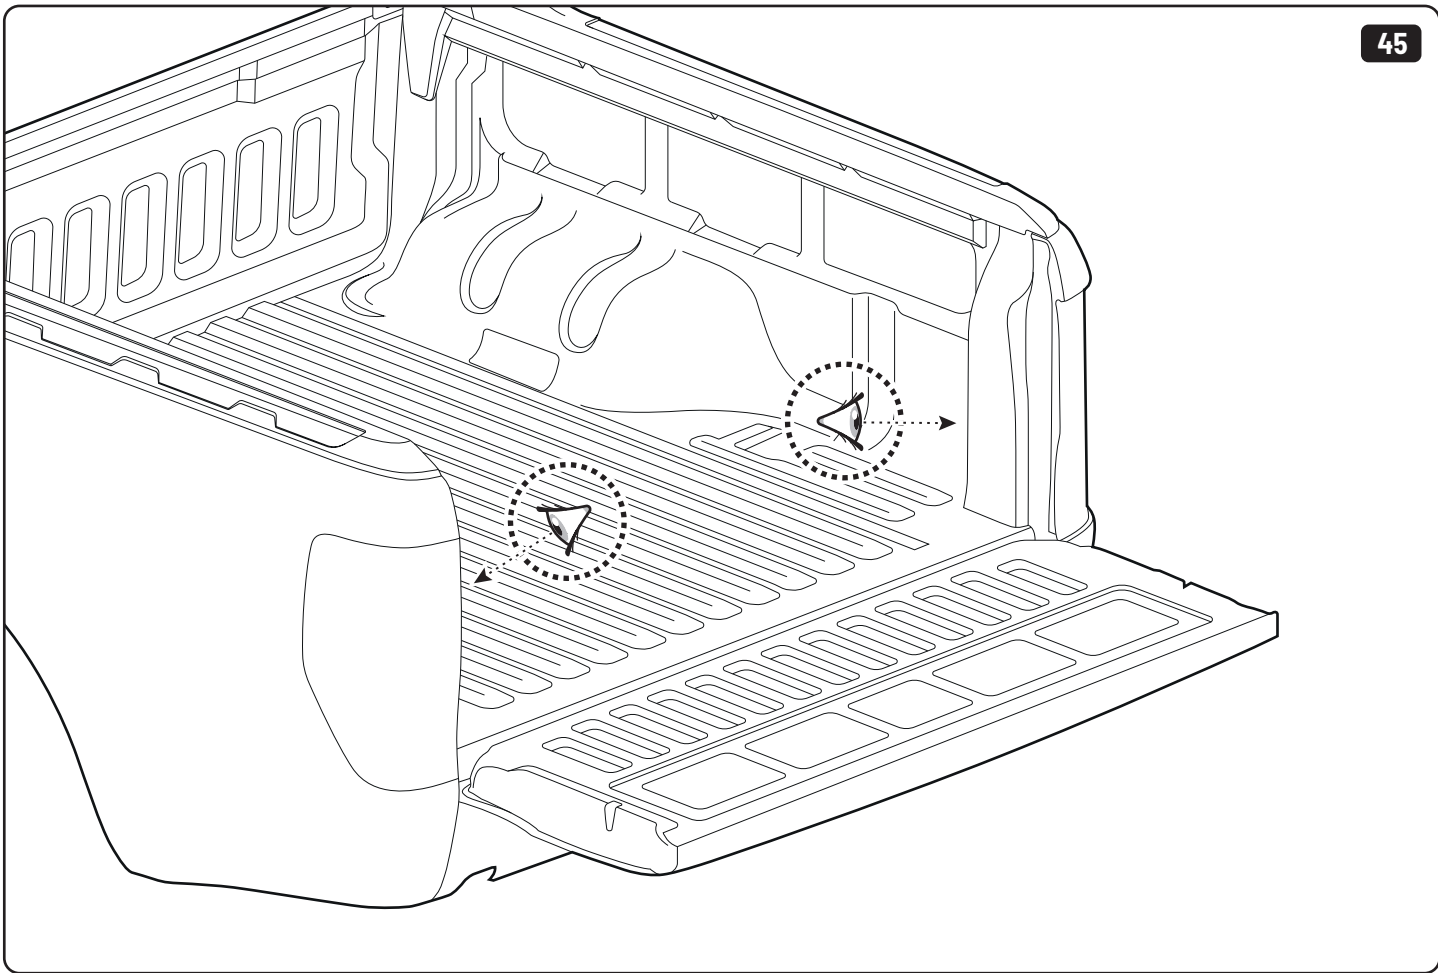

**Only to be installed by authorized personnel**

LOCTITE 243

T30 10Nm

→  ←  
10mm 25Nm

→  ←     10mm    10Nm

→  ←     10mm    10Nm

x2

 Reset