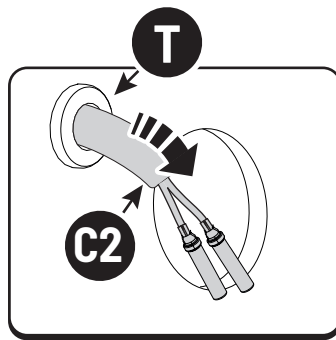

**Only to be installed by authorized personnel**

LOCTITE 243

T30 10Nm

→  ←  
10mm 25Nm

→  ←     10mm    10Nm

→  ←     10mm    10Nm

x2

 Reset