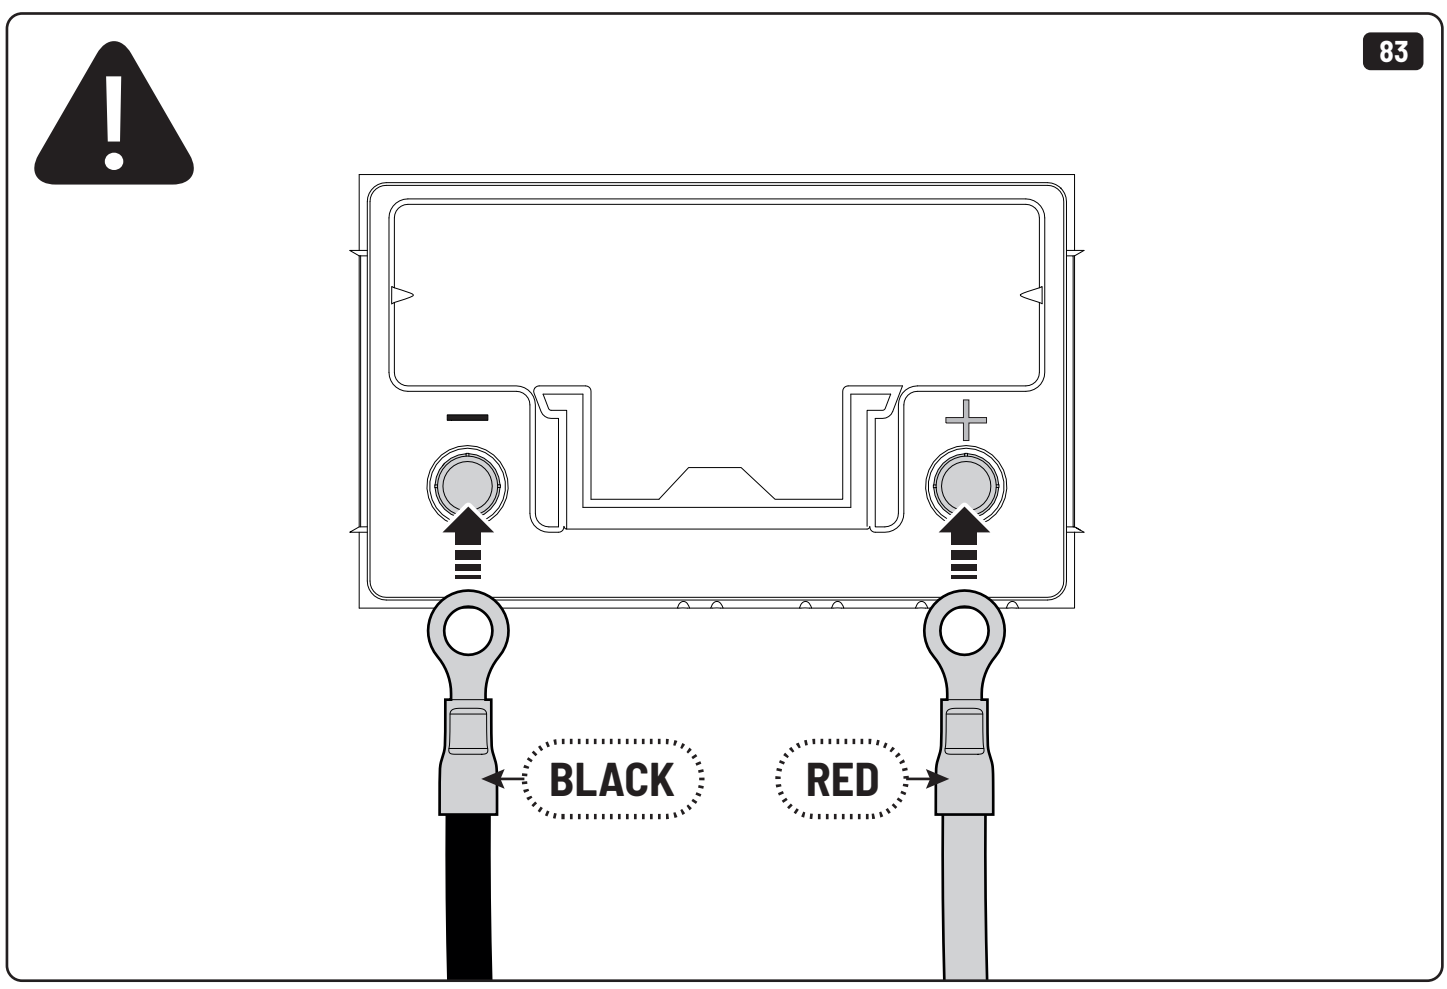

**Only to be installed by authorized personnel**

LOCTITE 243

T30 10Nm

→  ←  
10mm 25Nm

→  ←     10mm    10Nm

→  ←     10mm    10Nm

x2

 Reset