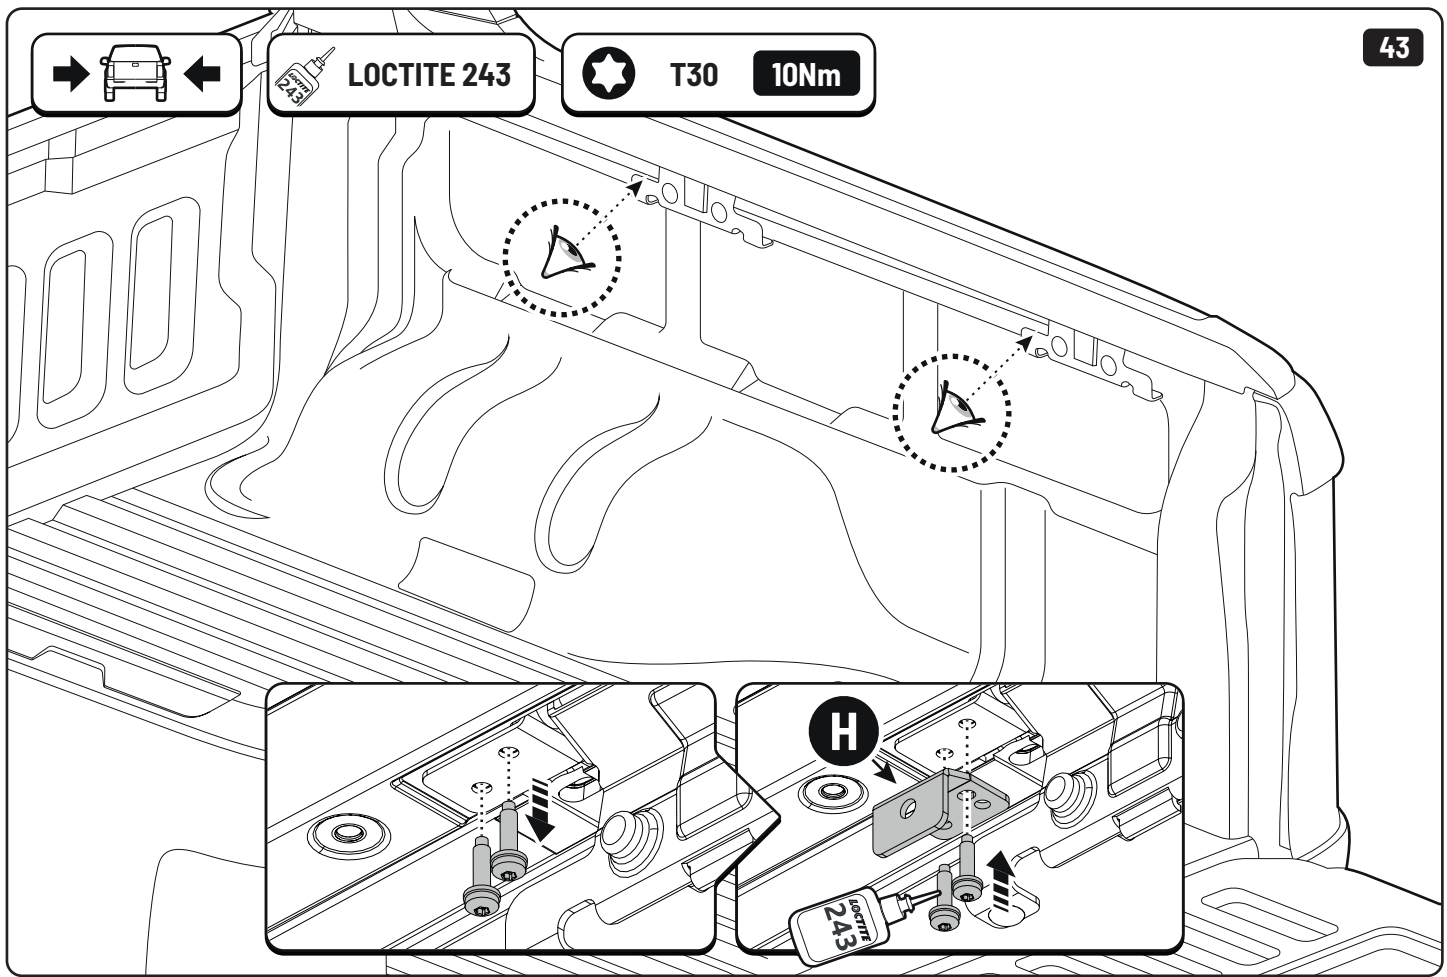

**Only to be installed by authorized personnel**

LOCTITE 243

T30 10Nm

→  ←  
10mm 25Nm

→  ←     10mm    10Nm

→  ←     10mm    10Nm

x2

 Reset