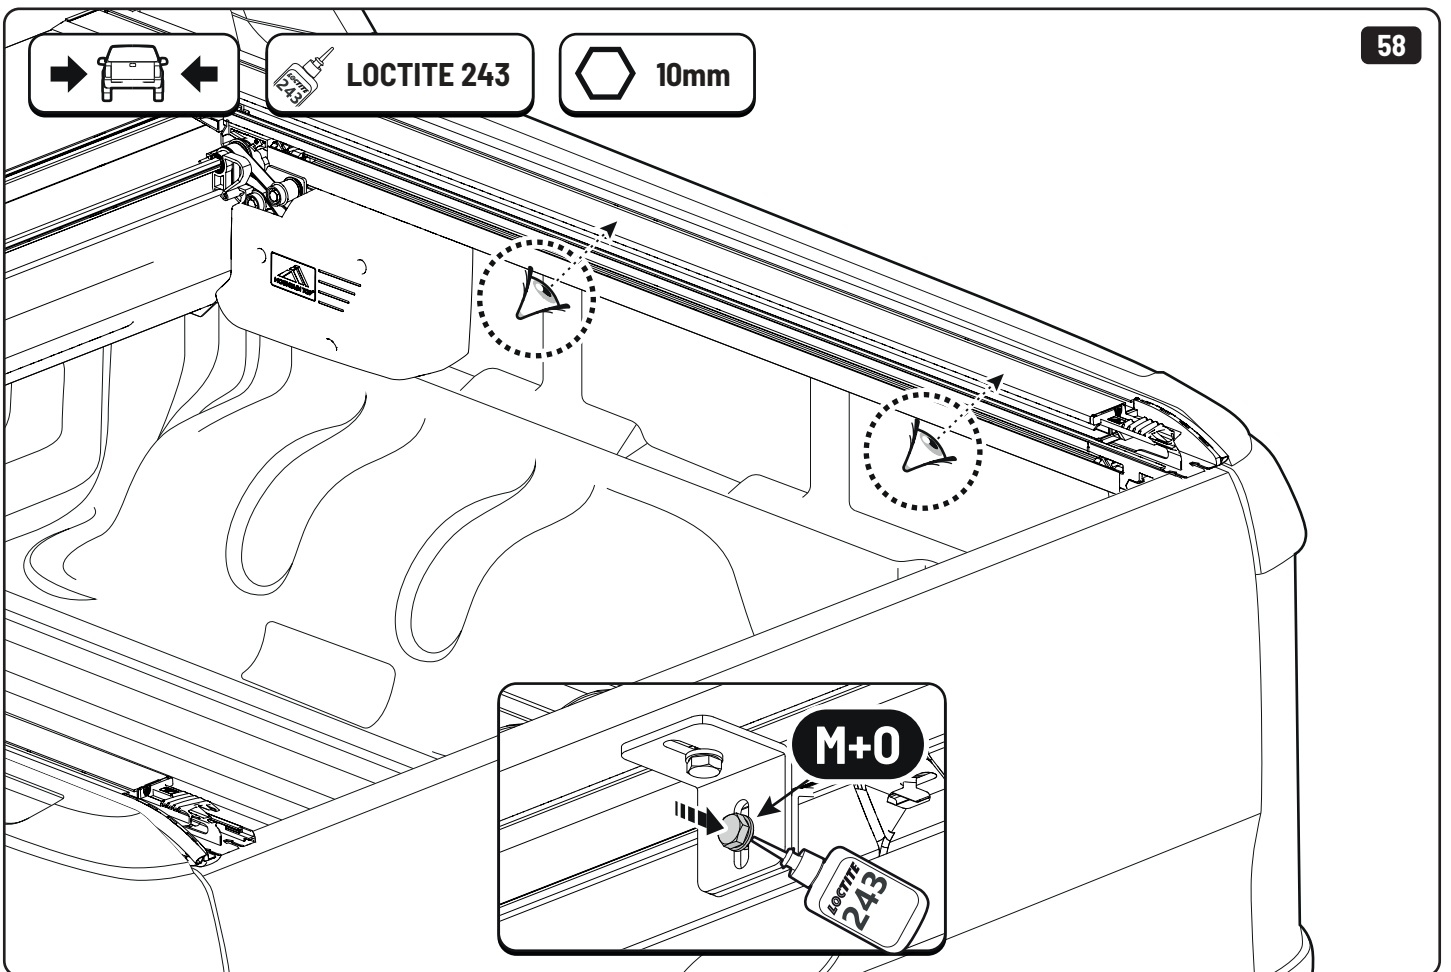

**Only to be installed by authorized personnel**

LOCTITE 243

T30 10Nm

→  ←  
10mm 25Nm

→  ←     10mm    10Nm

→  ←     10mm    10Nm

x2

 Reset