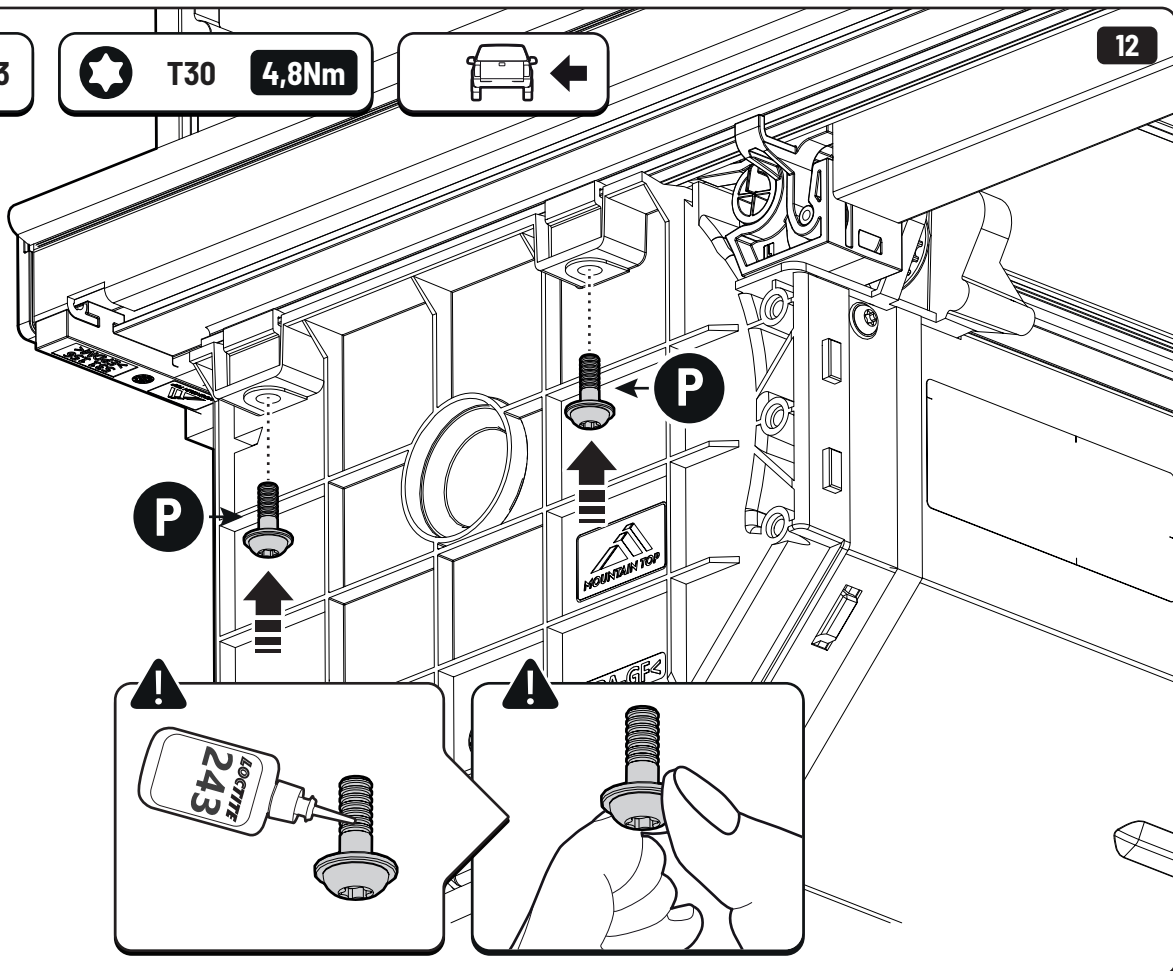

LOCTITE 243

T30

4,8Nm

12