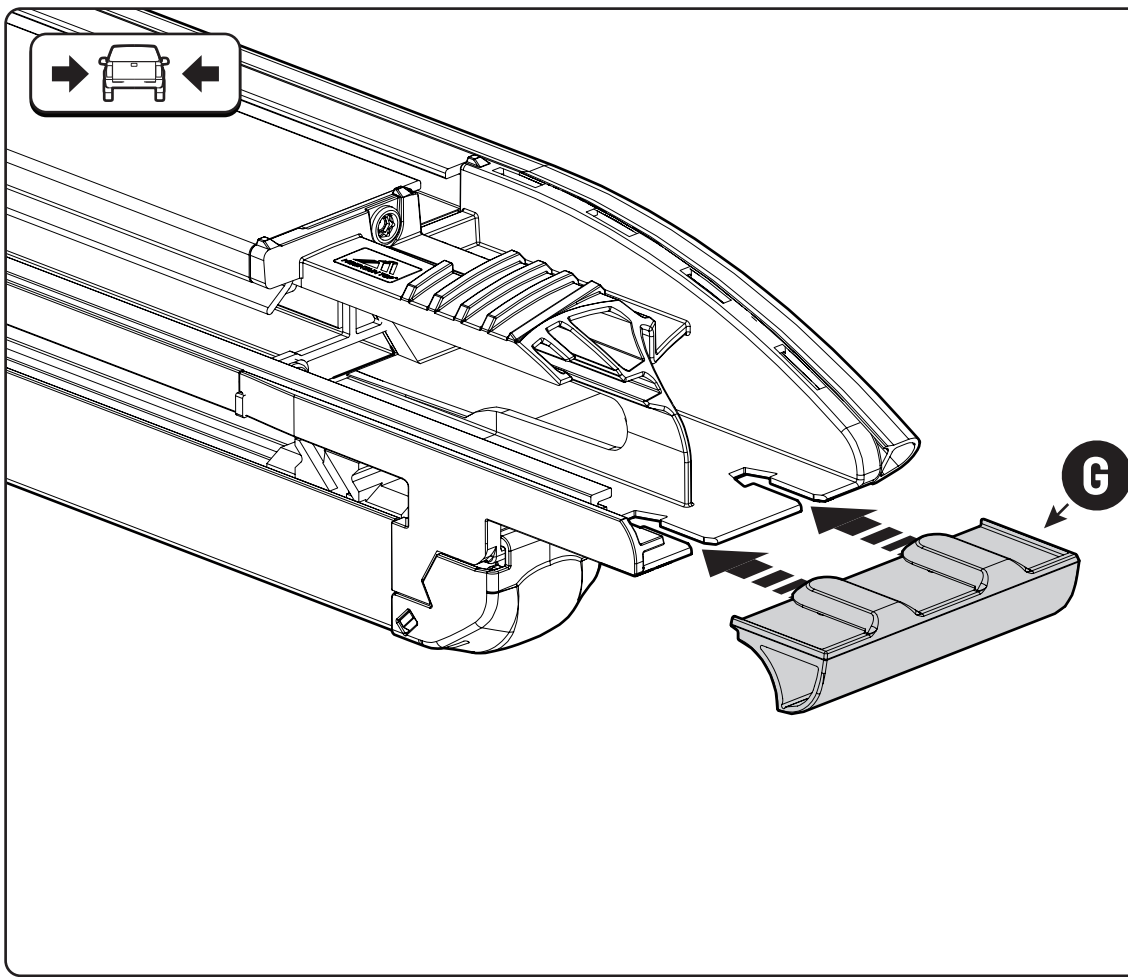

**Only to be installed by authorized personnel**

LOCTITE 243

T30 10Nm

→  ←  
10mm 25Nm

→  ←     10mm    10Nm

→  ←     10mm    10Nm

x2

 Reset