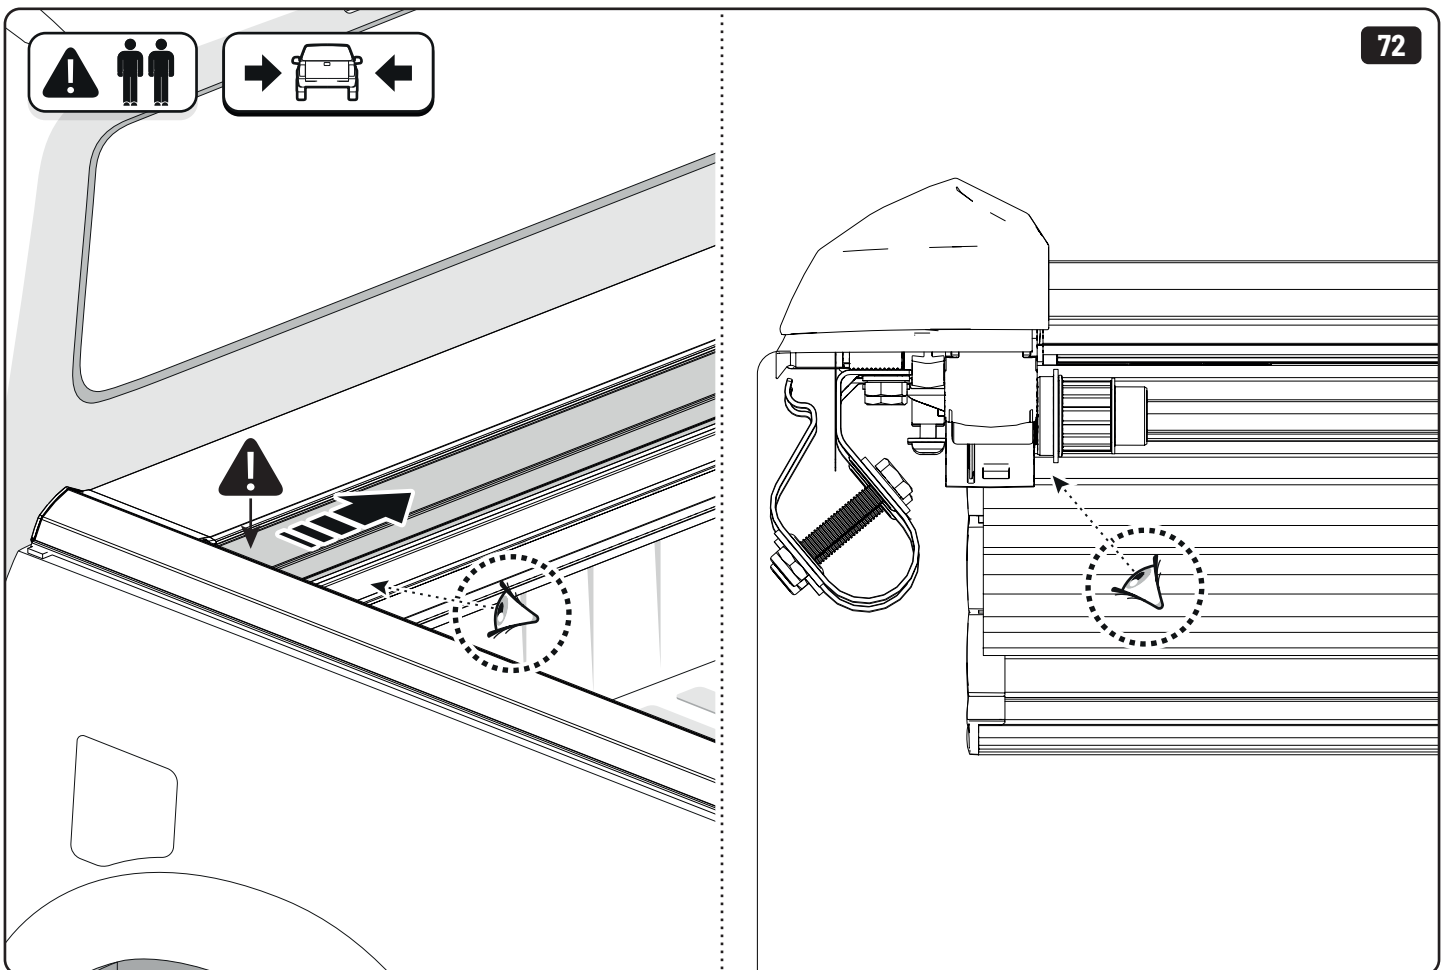

**Only to be installed by authorized personnel**

LOCTITE 243

T30 10Nm

→  ←  
10mm 25Nm

→  ←     10mm    10Nm

→  ←     10mm    10Nm

x2

 Reset