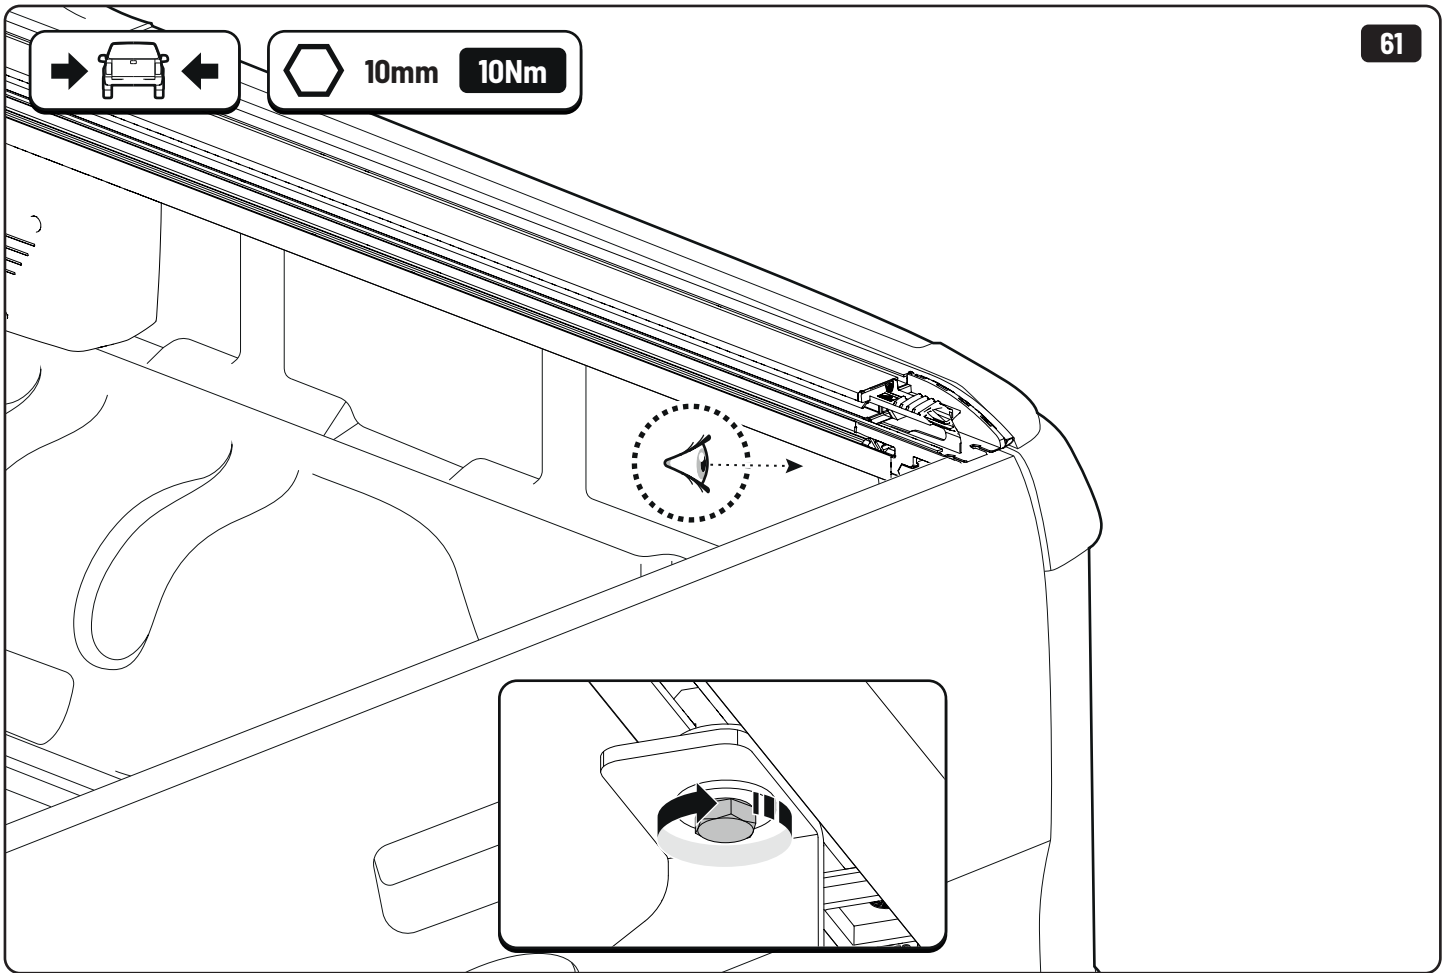

**Only to be installed by authorized personnel**

LOCTITE 243

T30 10Nm

→  ←  
10mm 25Nm

→  ←     10mm    10Nm

→  ←     10mm    10Nm

x2

 Reset