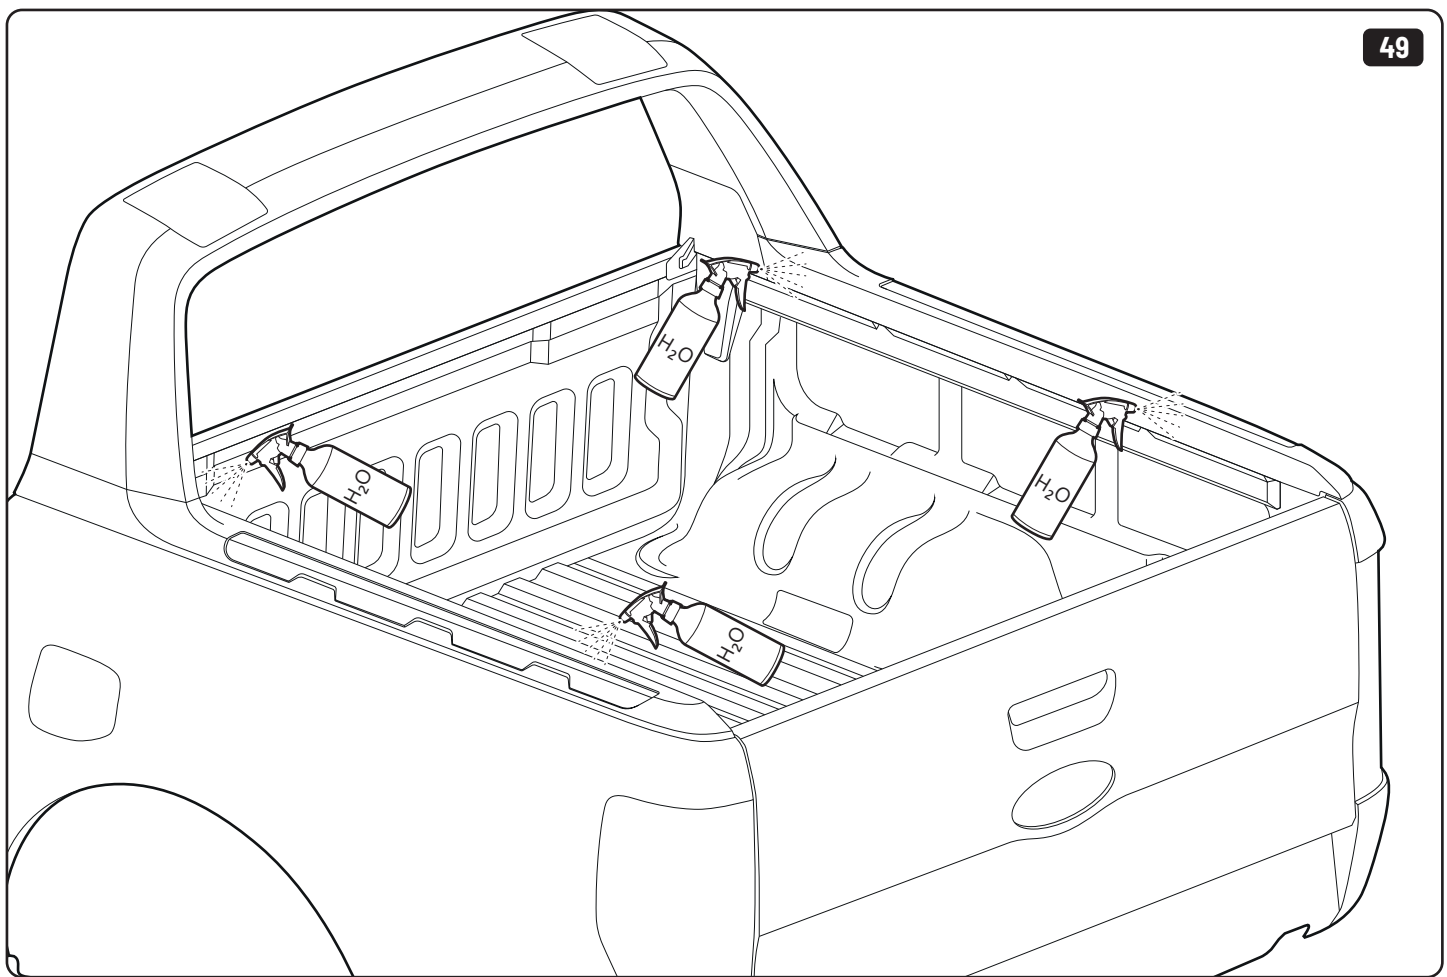

**Only to be installed by authorized personnel**

LOCTITE 243

T30 10Nm

→  ←  
10mm 25Nm

→  ←     10mm    10Nm

→  ←     10mm    10Nm

x2

 Reset