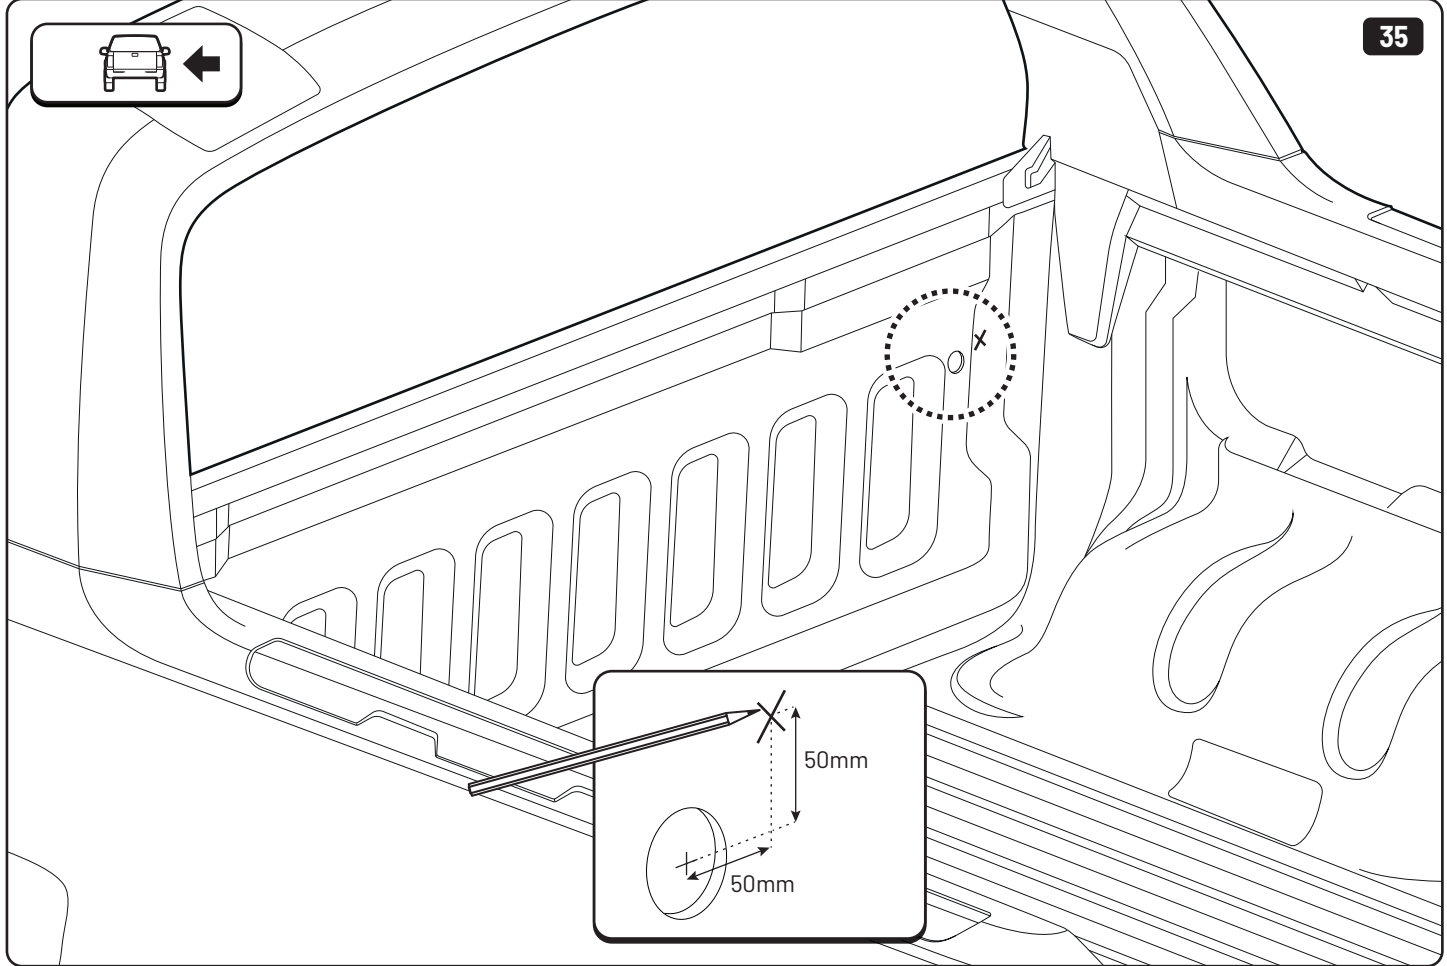

**Only to be installed by authorized personnel**

LOCTITE 243

T30 10Nm

→  ←  
10mm 25Nm

→  ←     10mm    10Nm

→  ←     10mm    10Nm

x2

 Reset