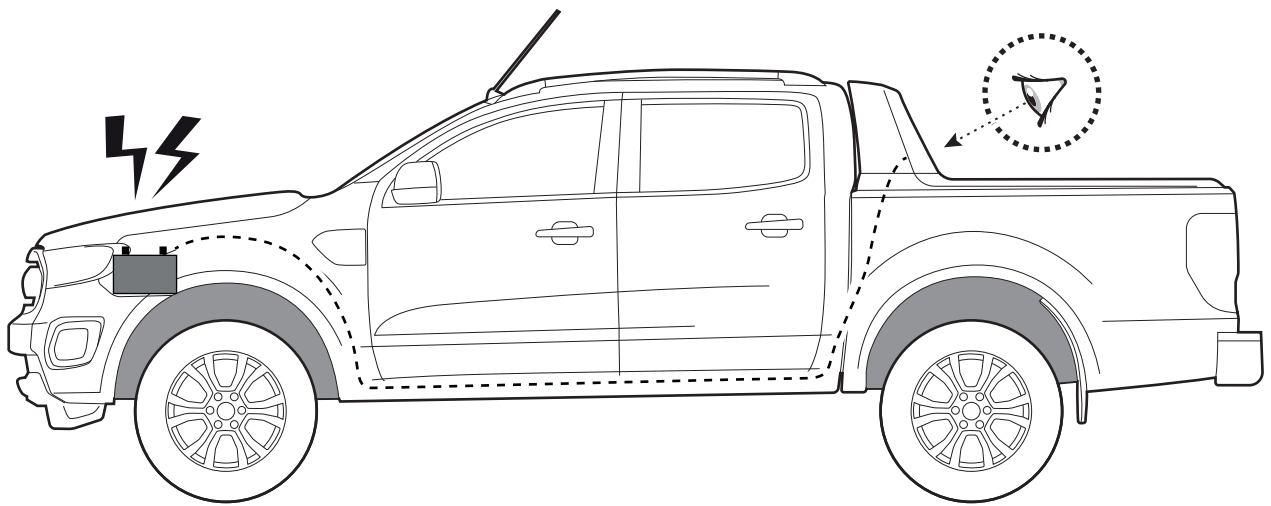

**Only to be installed by authorized personnel**

LOCTITE 243

T30 10Nm

→  ←  
10mm 25Nm

→  ←     10mm    10Nm

→  ←     10mm    10Nm

x2

 Reset