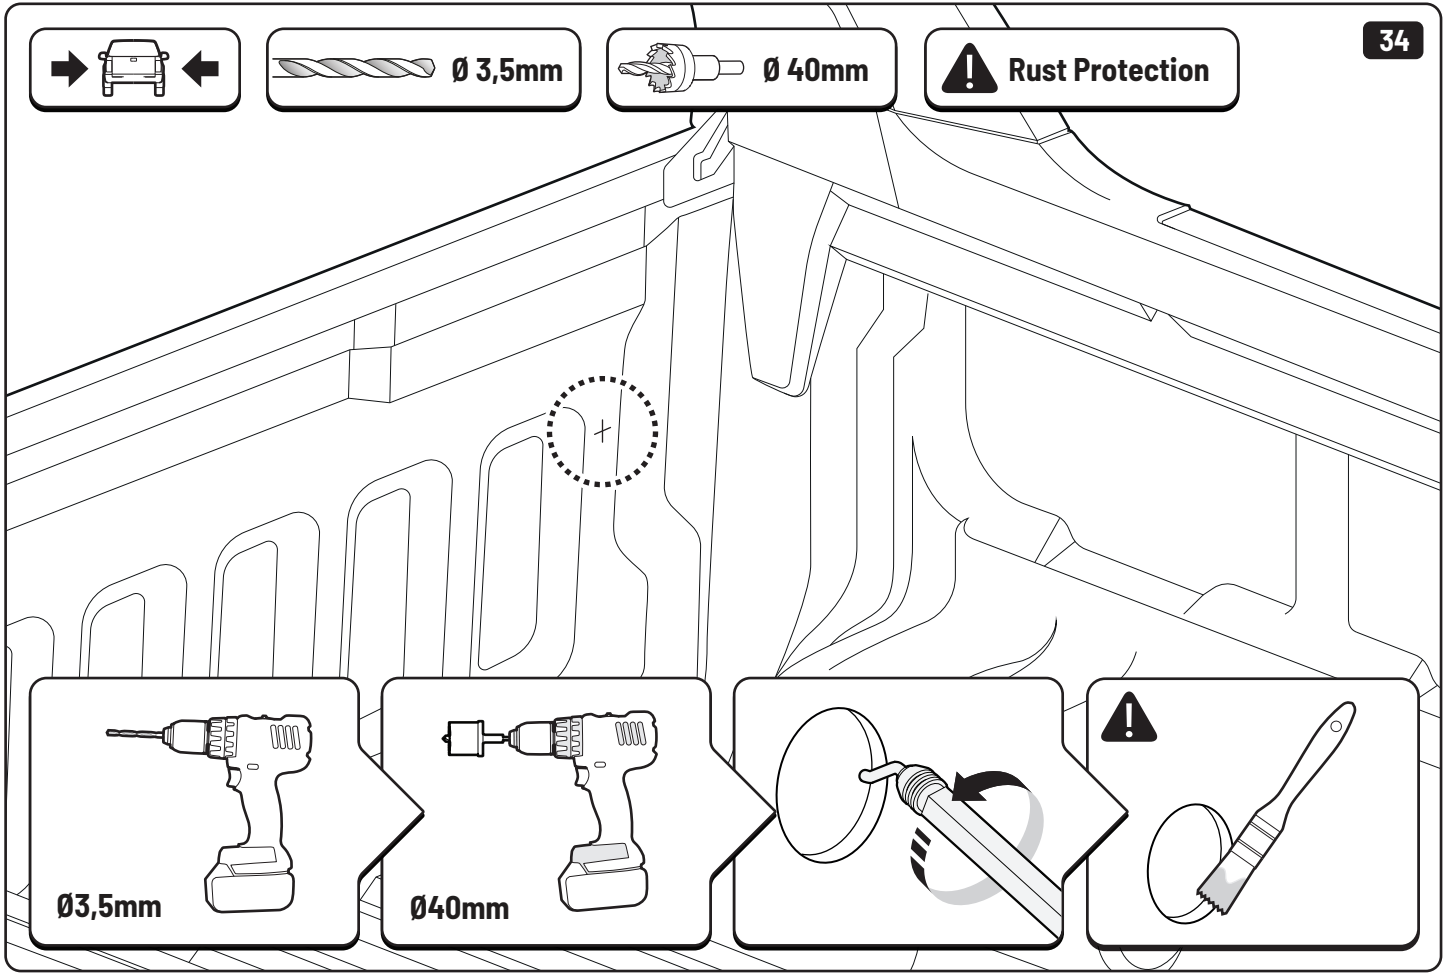

**Only to be installed by authorized personnel**

LOCTITE 243

T30 10Nm

→  ←  
10mm 25Nm

→  ←     10mm    10Nm

→  ←     10mm    10Nm

x2

 Reset