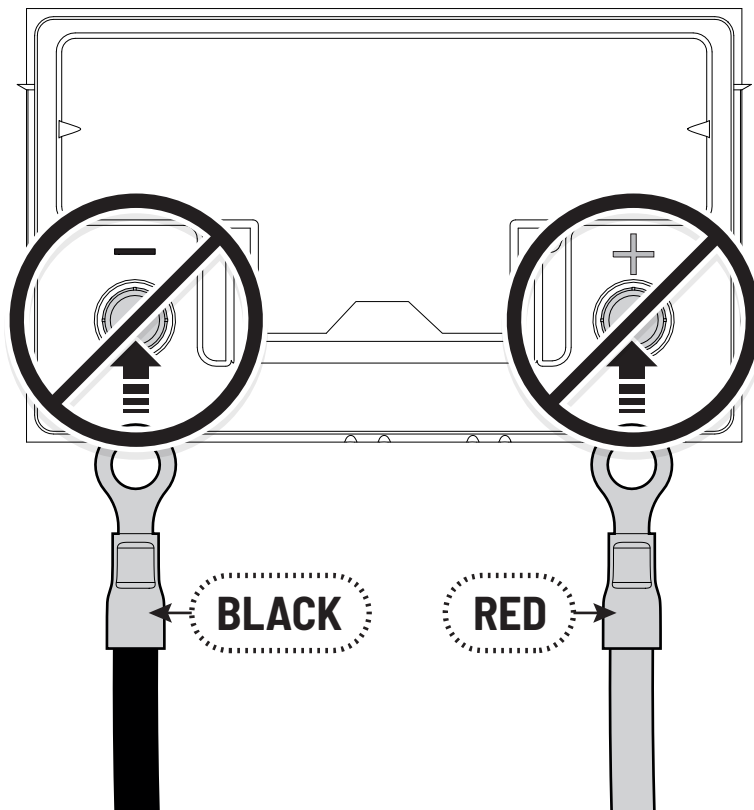

**Only to be installed by authorized personnel**

LOCTITE 243

T30 10Nm

→  ←  
10mm 25Nm

→  ←     10mm    10Nm

→  ←     10mm    10Nm

x2

 Reset