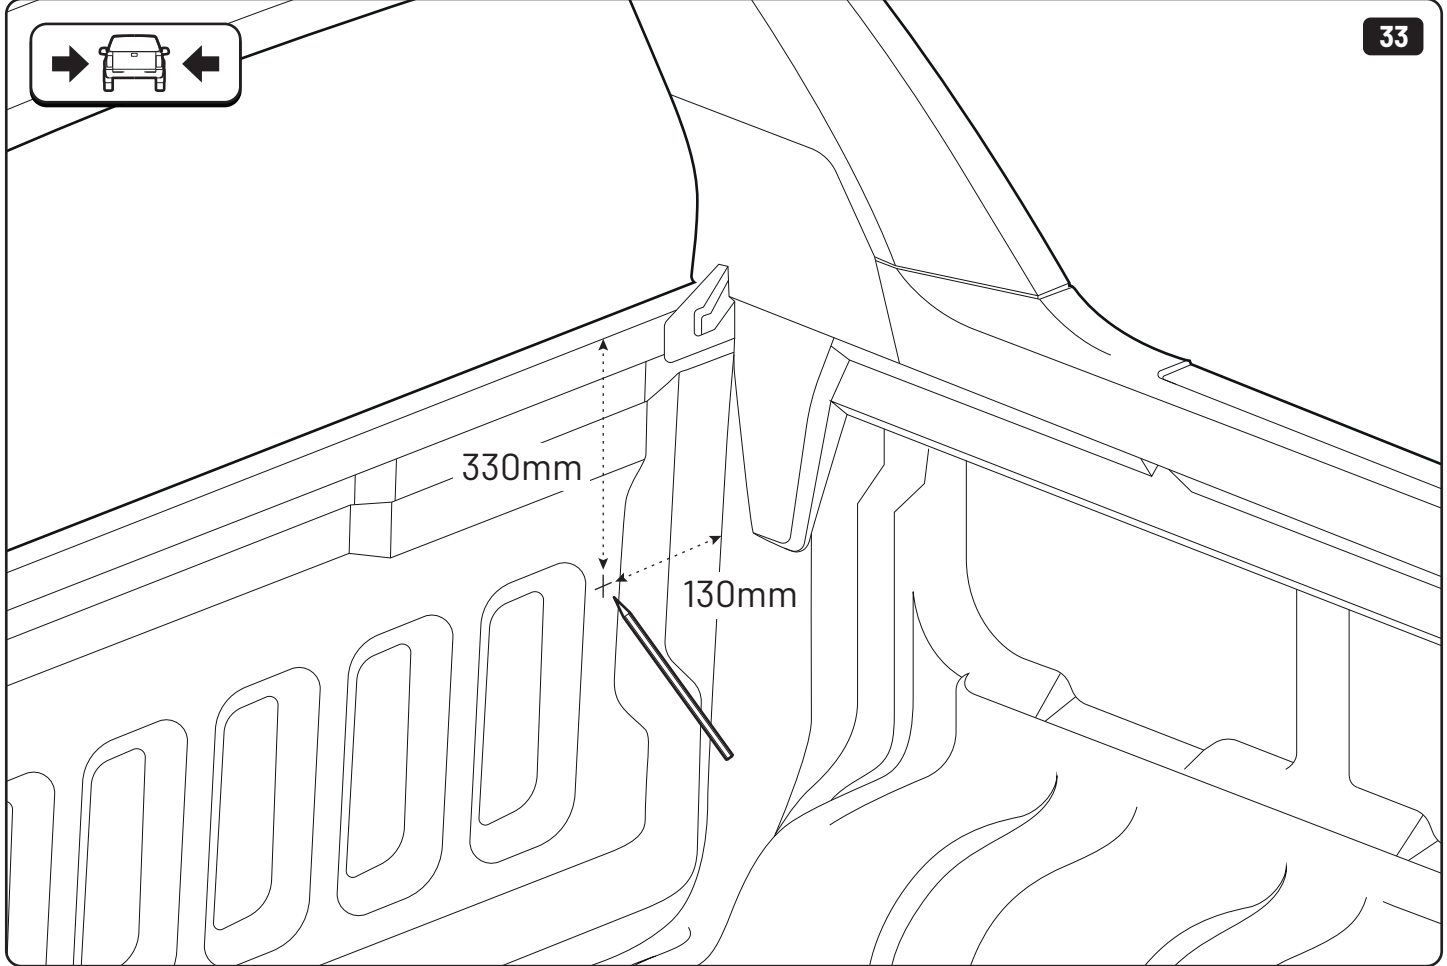

**Only to be installed by authorized personnel**

LOCTITE 243

T30 10Nm

→  ←  
10mm 25Nm

→  ←     10mm    10Nm

→  ←     10mm    10Nm

x2

 Reset