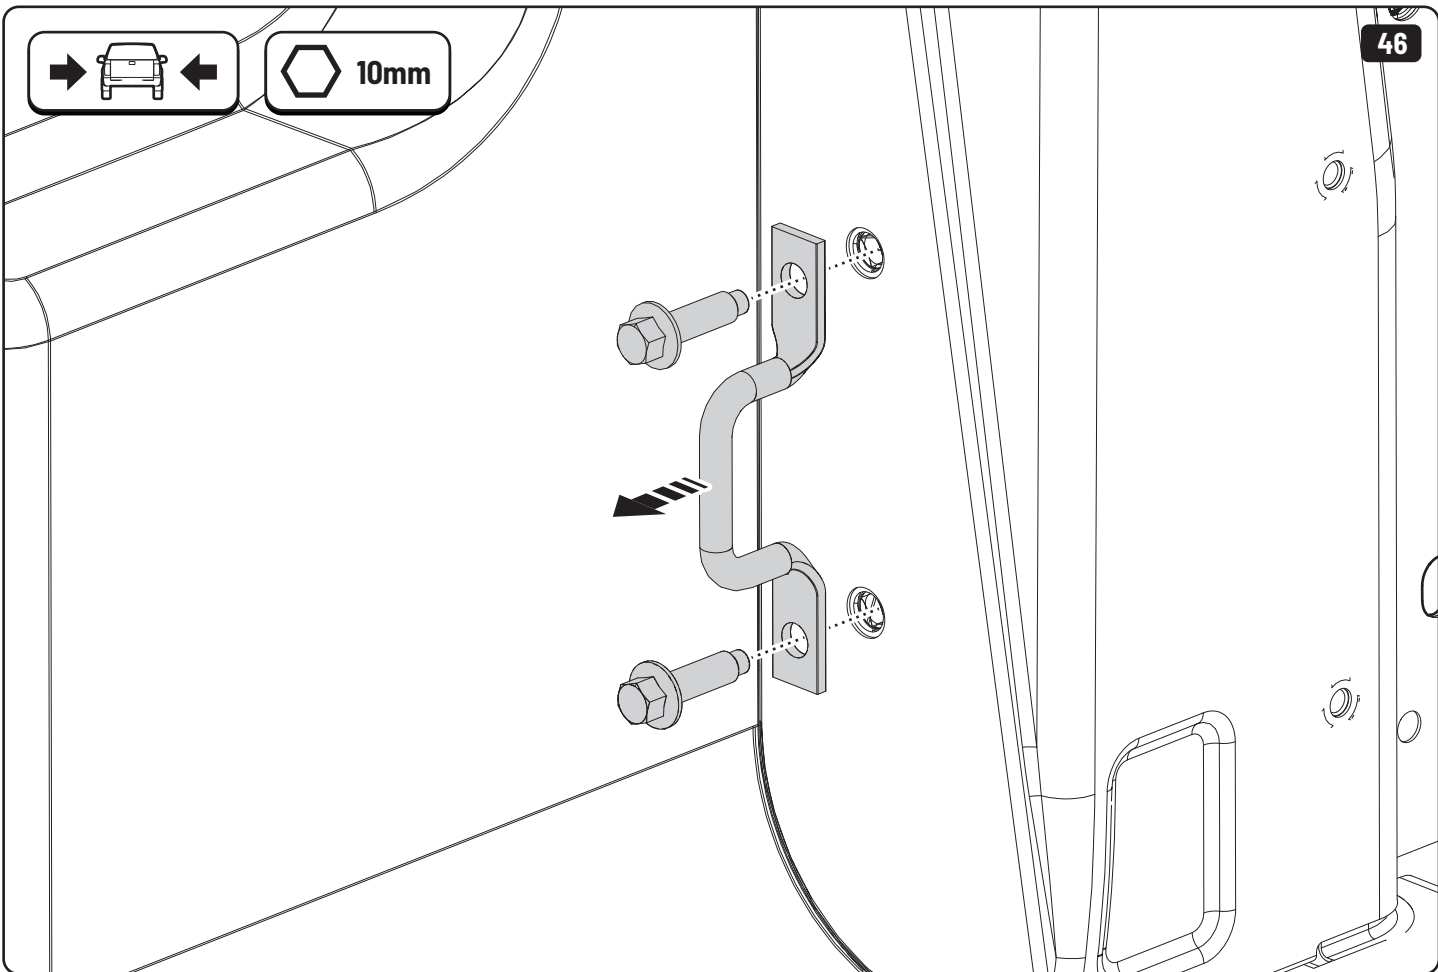

**Only to be installed by authorized personnel**

LOCTITE 243

T30 10Nm

→  ←  
10mm 25Nm

→  ←     10mm    10Nm

→  ←     10mm    10Nm

x2

 Reset