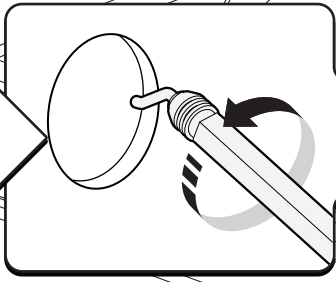

**Only to be installed by authorized personnel**

LOCTITE 243

T30 10Nm

→  ←  
10mm 25Nm

→  ←     10mm    10Nm

→  ←     10mm    10Nm

x2

 Reset