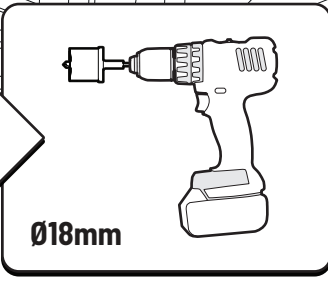

**Only to be installed by authorized personnel**

LOCTITE 243

T30 10Nm

→  ←  
10mm 25Nm

→  ←     10mm    10Nm

→  ←     10mm    10Nm

x2

 Reset