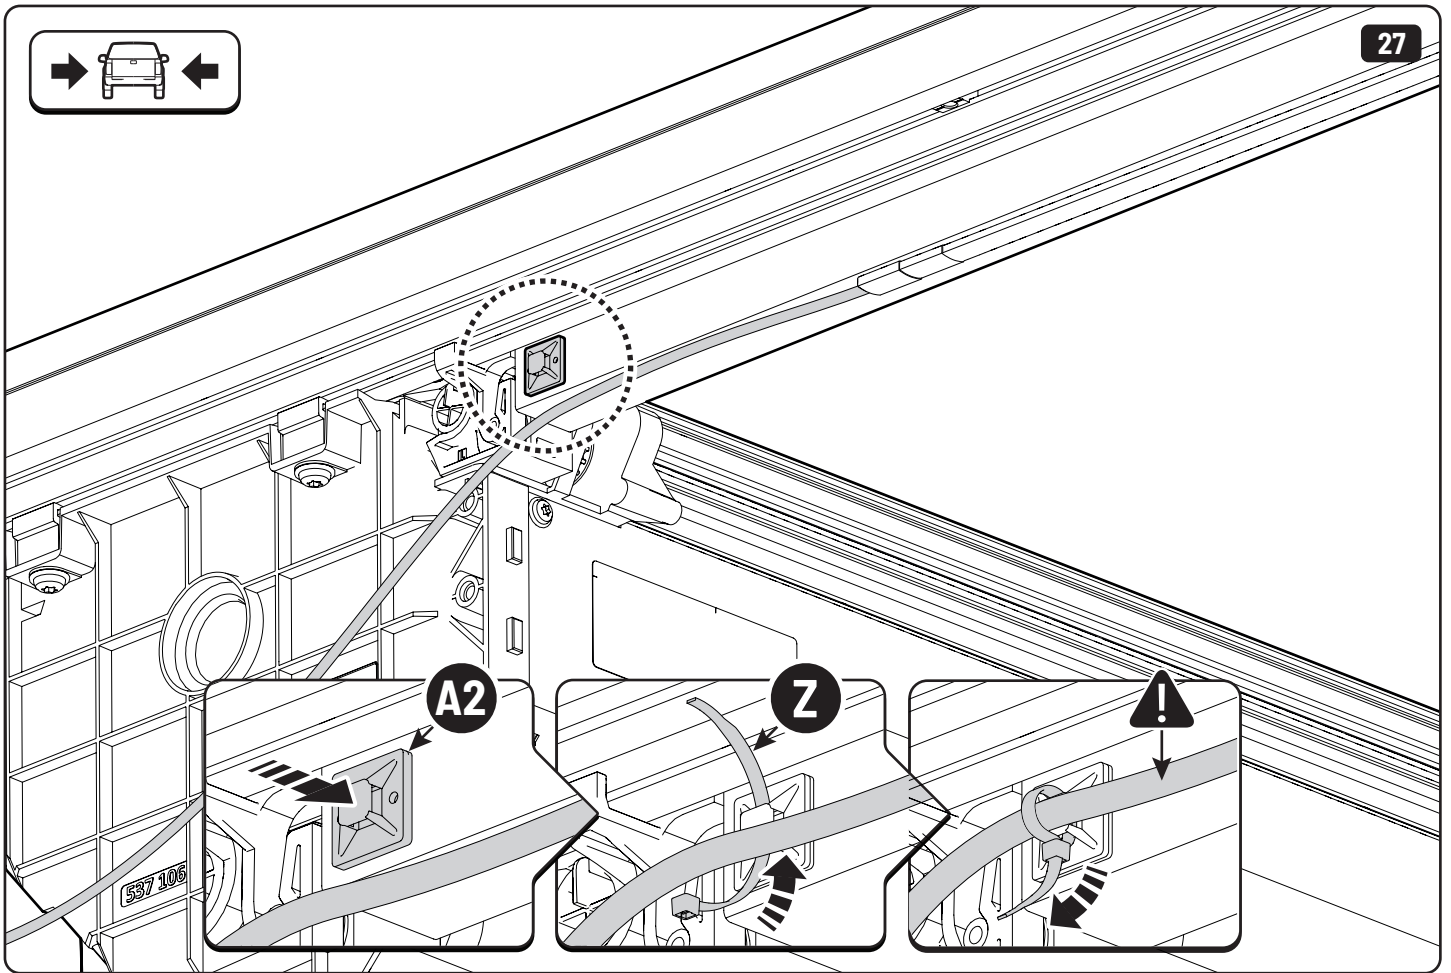

**Only to be installed by authorized personnel**

LOCTITE 243

T30 10Nm

→  ←  
10mm 25Nm

→  ←     10mm    10Nm

→  ←     10mm    10Nm

x2

 Reset