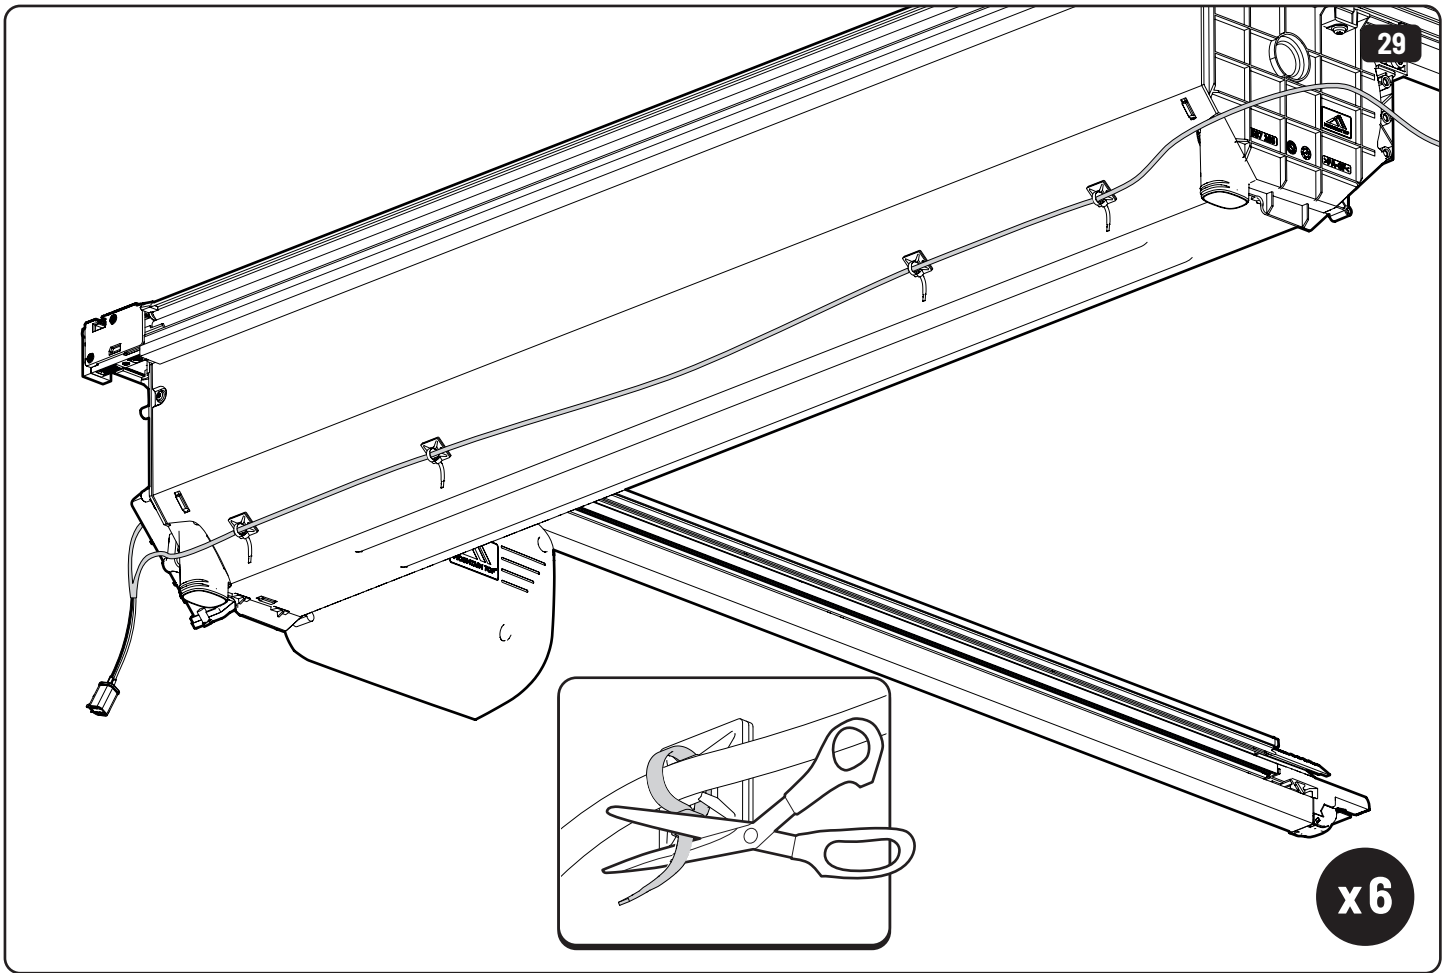

**Only to be installed by authorized personnel**

LOCTITE 243

T30 10Nm

→  ←  
10mm 25Nm

→  ←     10mm    10Nm

→  ←     10mm    10Nm

x2

 Reset