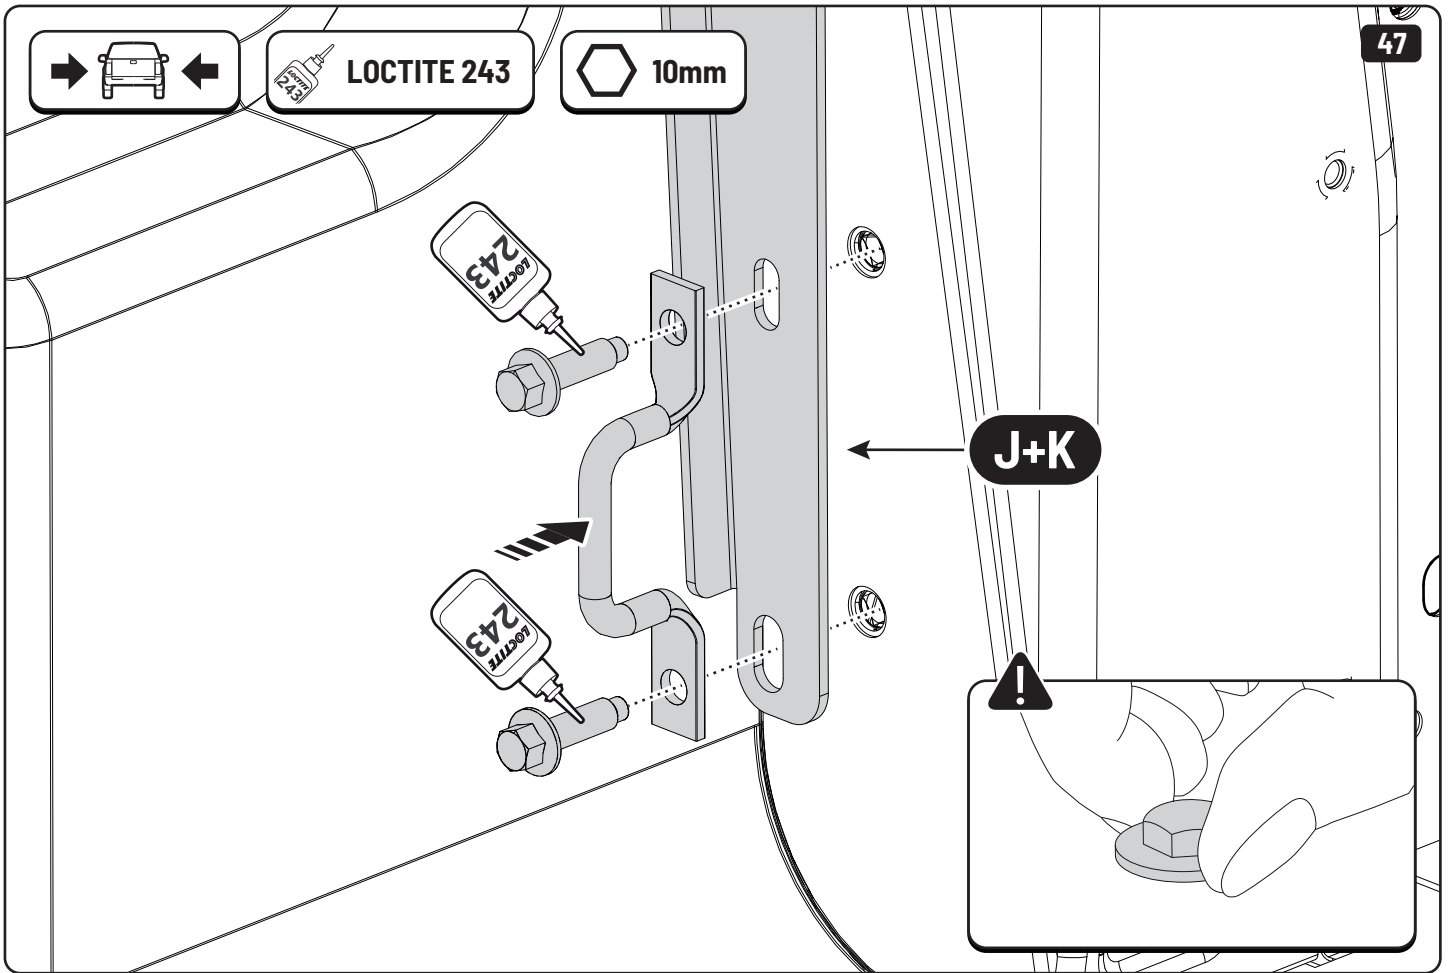

**Only to be installed by authorized personnel**

LOCTITE 243

T30 10Nm

→  ←  
10mm 25Nm

→  ←     10mm    10Nm

→  ←     10mm    10Nm

x2

 Reset