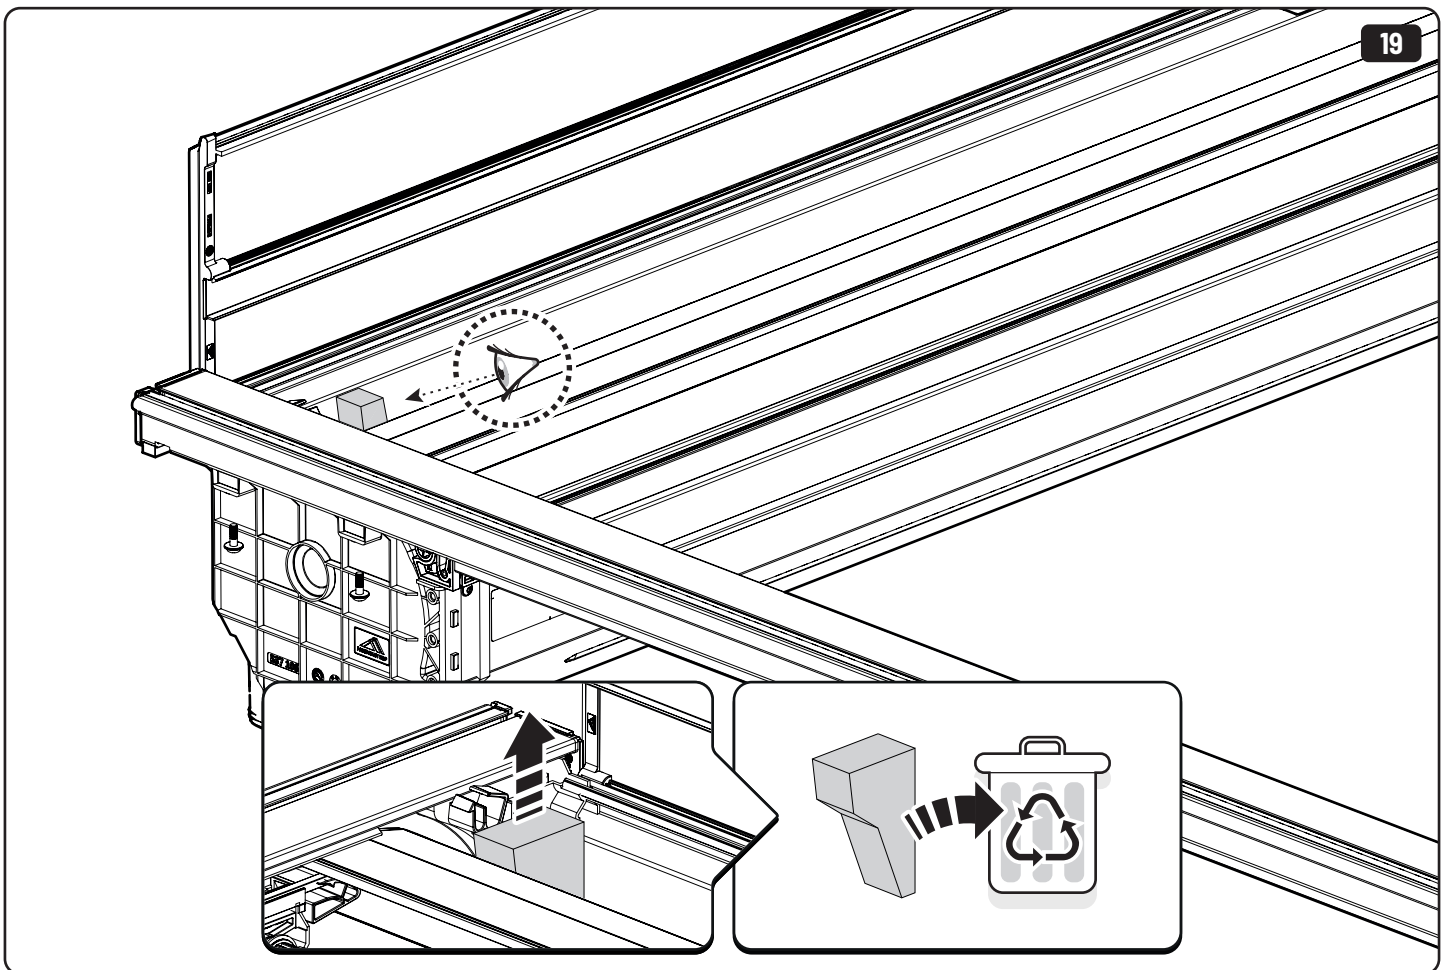

**Only to be installed by authorized personnel**

LOCTITE 243

T30 10Nm

→  ←  
10mm 25Nm

→  ←     10mm    10Nm

→  ←     10mm    10Nm

x2

 Reset